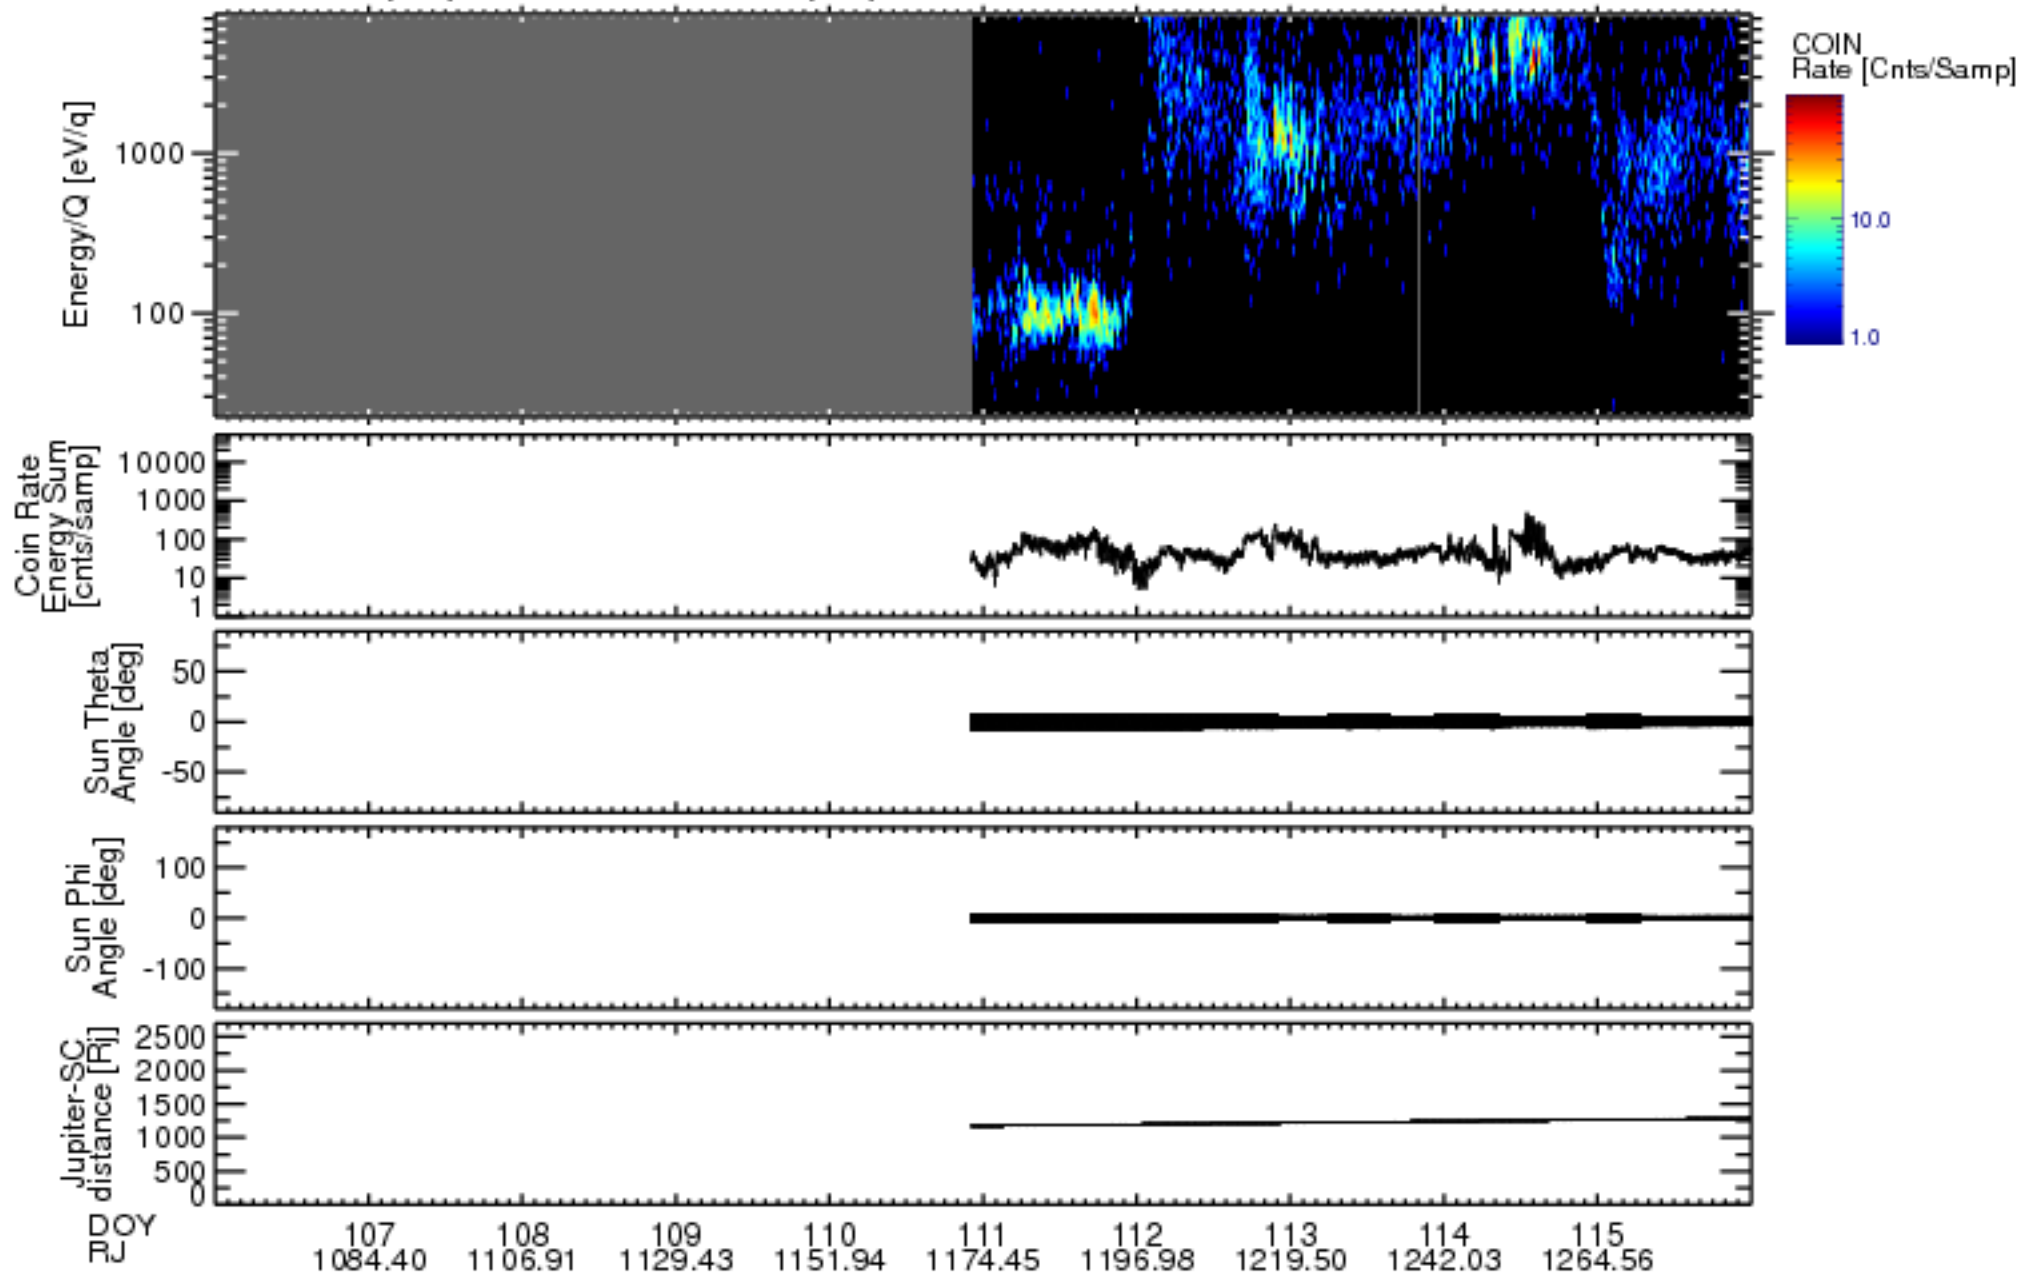

Solar Wind Around Pluto (SWAP) Data From New Horizons

04/15/2007 (105) 23:59:30 to 04/26/2007 (116) 00:00:01 UTC Plan Number: 5

Software Version: 2.3

Plot Created: Mon Jul 7 11:12:19 2008

Files: swa\_0038966400\_0x584\_scL1.ftt to swa\_0040176000\_0x584\_scL1.ftt