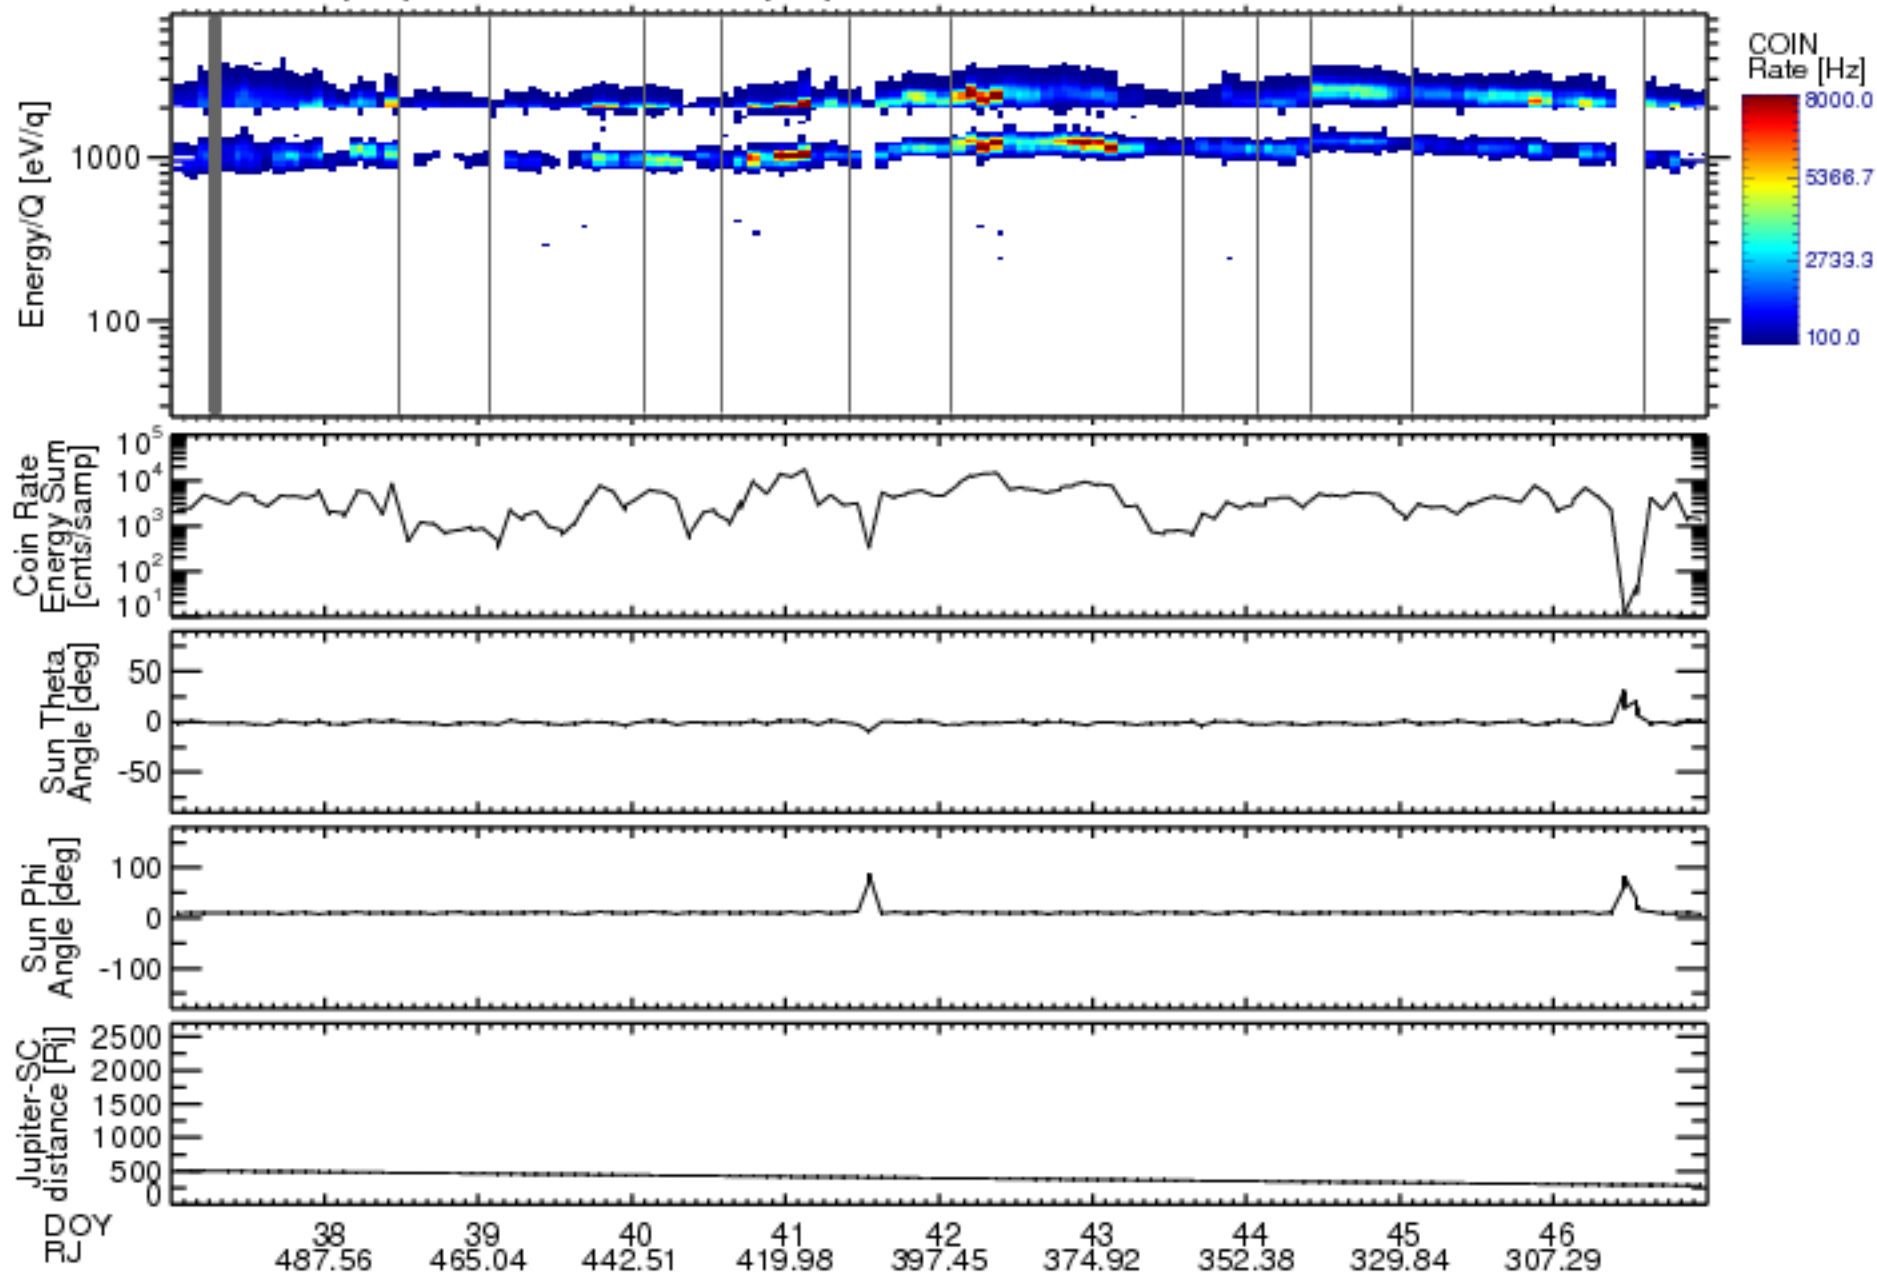

Solar Wind Around Pluto (SWAP) Data From New Horizons

02/05/2007 (036) 23:59:30 to 02/16/2007 (047) 00:00:01 UTC Plan Number: 0

Software Version: 2.3

Plot Created: Mon Jul 7 10:55:54 2008

Files: swa_0033007936_0x584_scL1.ftt to swa_0033871936_0x584_scL1.ftt

Files Created: 2008-06-26T16:22:32 to 2008-06-26T16:27:45