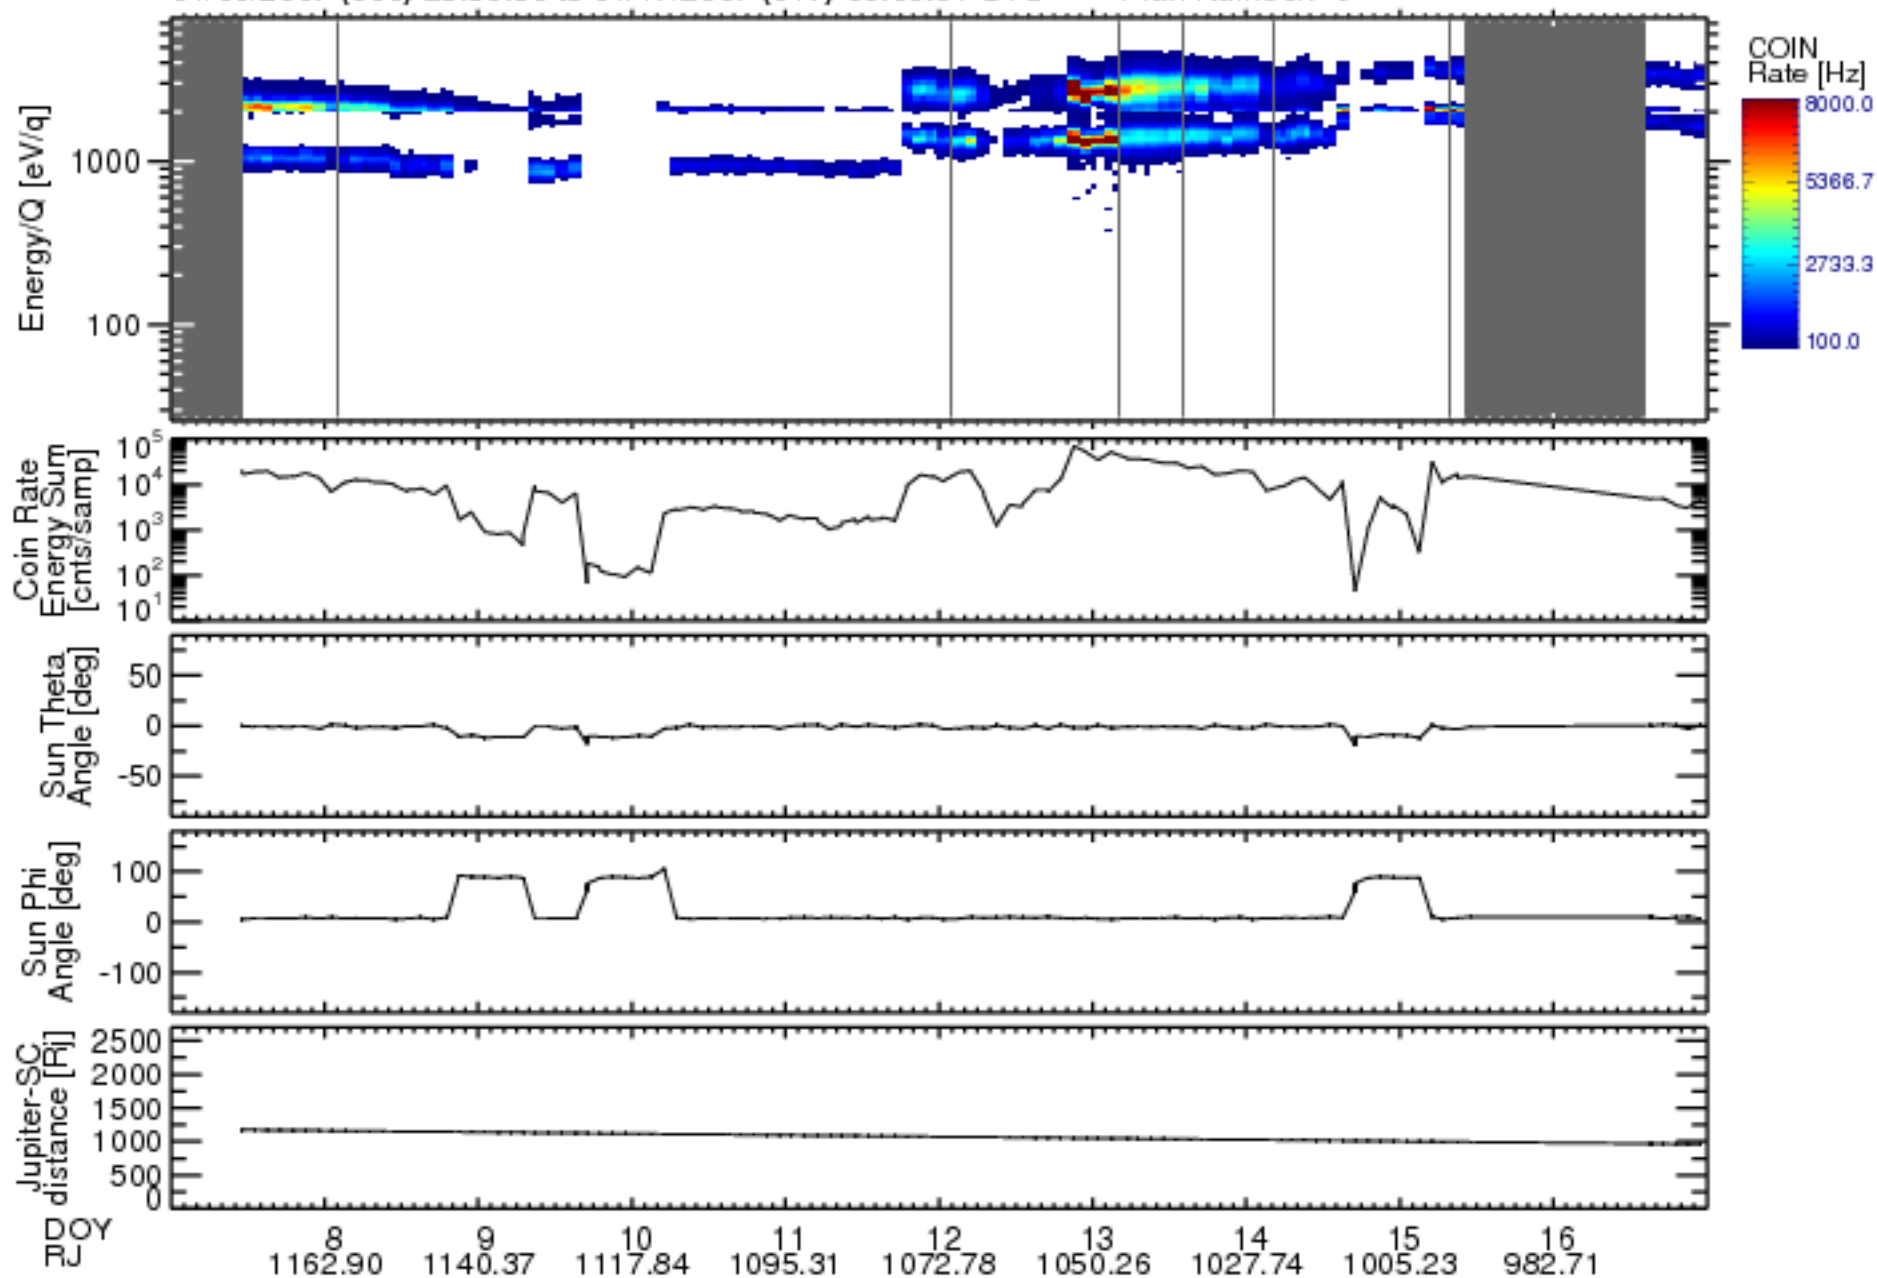

Solar Wind Around Pluto (SWAP) Data From New Horizons

01/06/2007 (006) 23:59:30 to 01/17/2007 (017) 00:00:01 UTC Plan Number: 0

Software Version: 2.3

Plot Created: Mon Jul 7 10:54:27 2008

Files: swa_0030473792_0x584_scL1.ftt to swa_0031279936_0x584_scL1.ftt

Files Created: 2008-06-26T16:07:19 to 2008-06-26T16:11:52