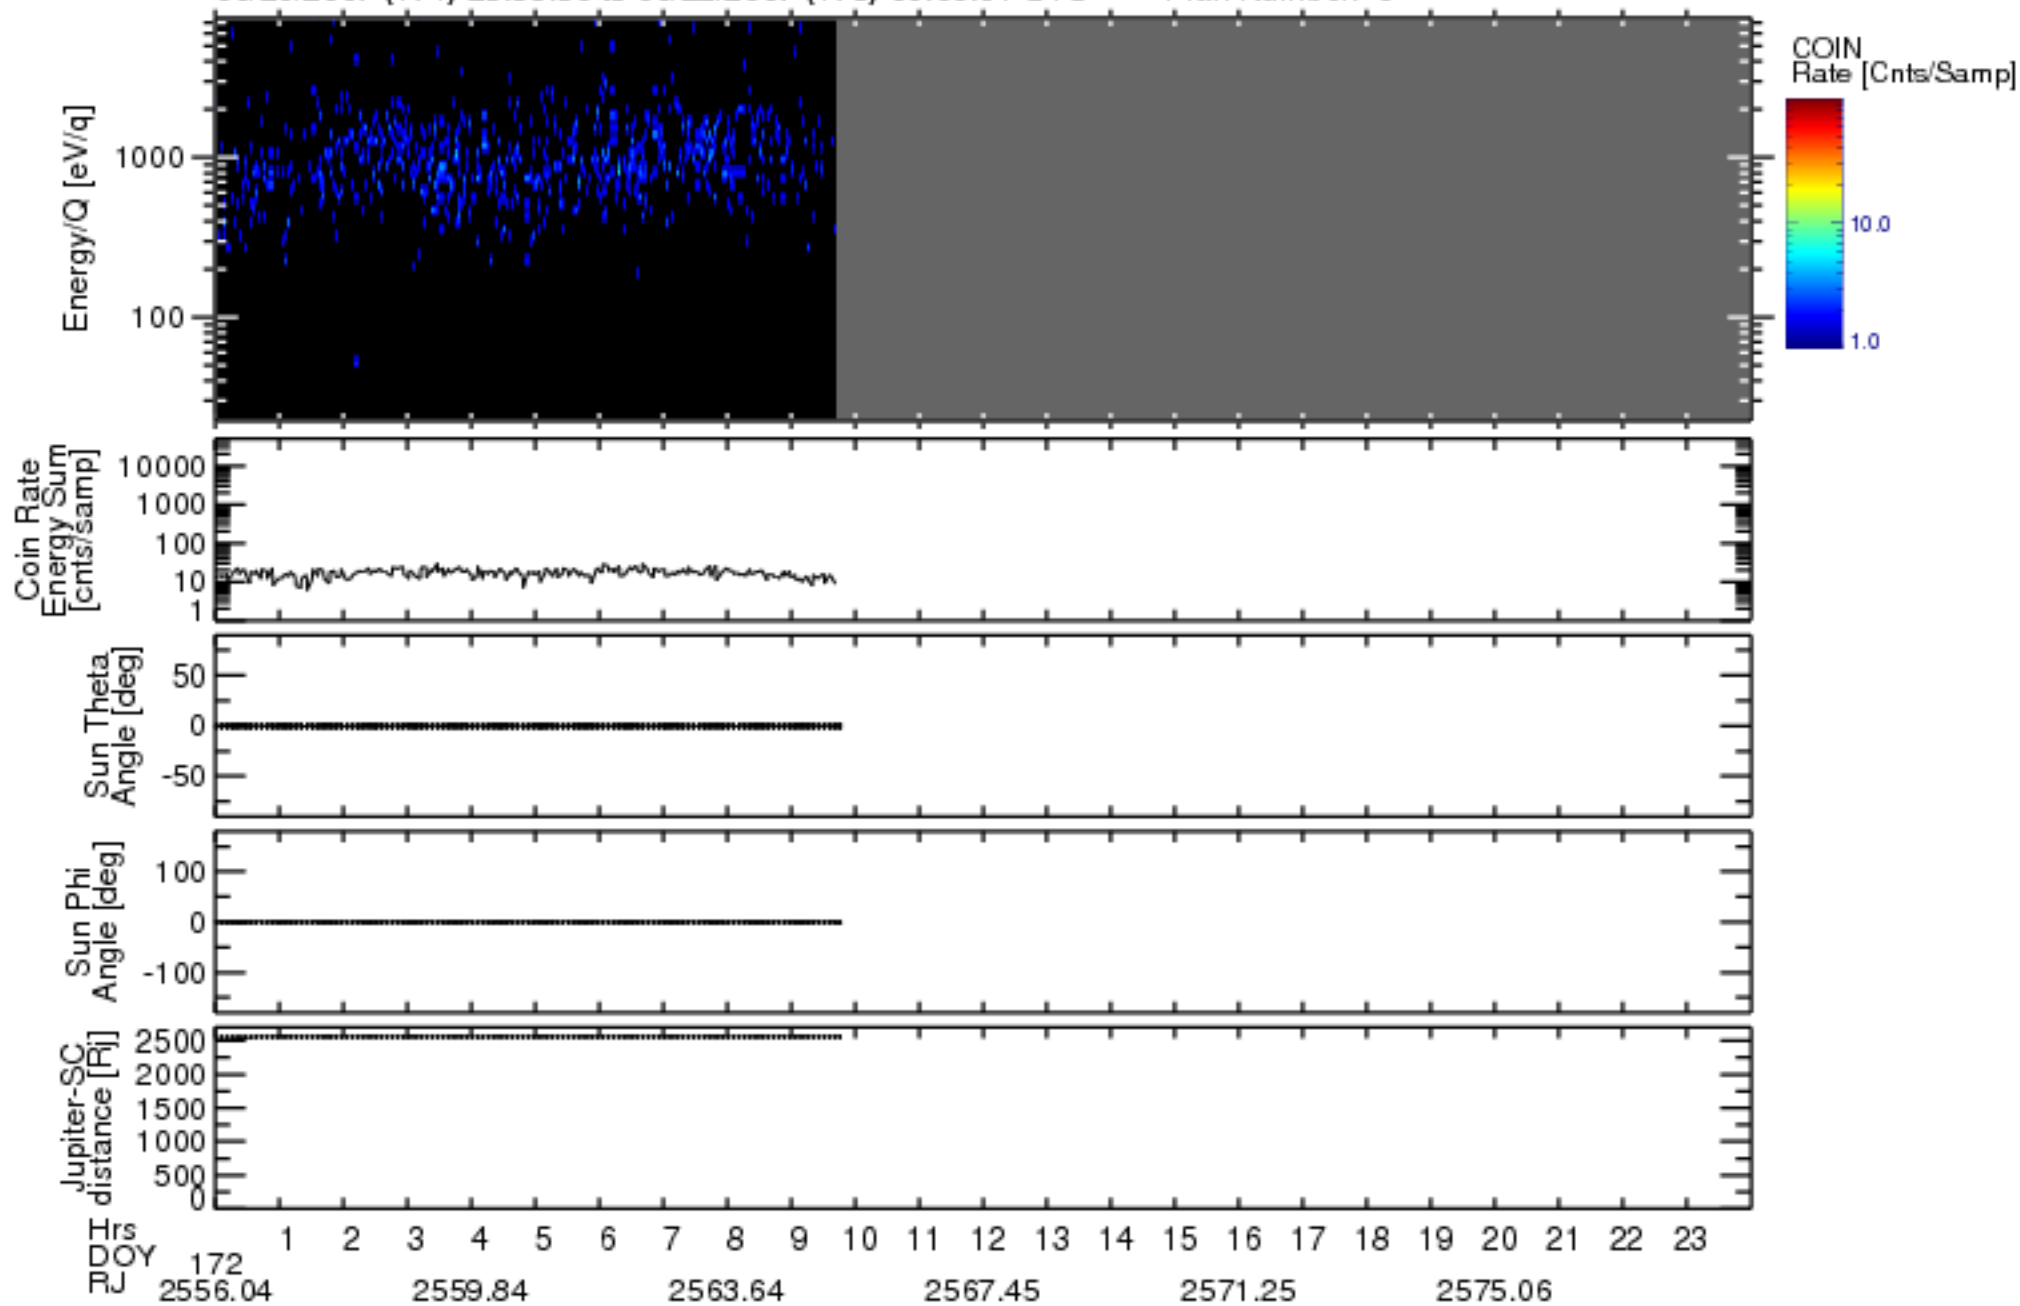

Solar Wind Around Pluto (SWAP) Data From New Horizons

06/20/2007 (171) 23:59:30 to 06/22/2007 (173) 00:00:01 UTC Plan Number: 5

Software Version: 2.3

Plot Created: Mon Jul 7 11:32:55 2008

Files: swa\_0044150400\_0x584\_scL1.ftt to swa\_0044668800\_0x584\_scL1.ftt

Files Created: 2008-06-26T20:48:24 to 2008-06-26T21:00:02