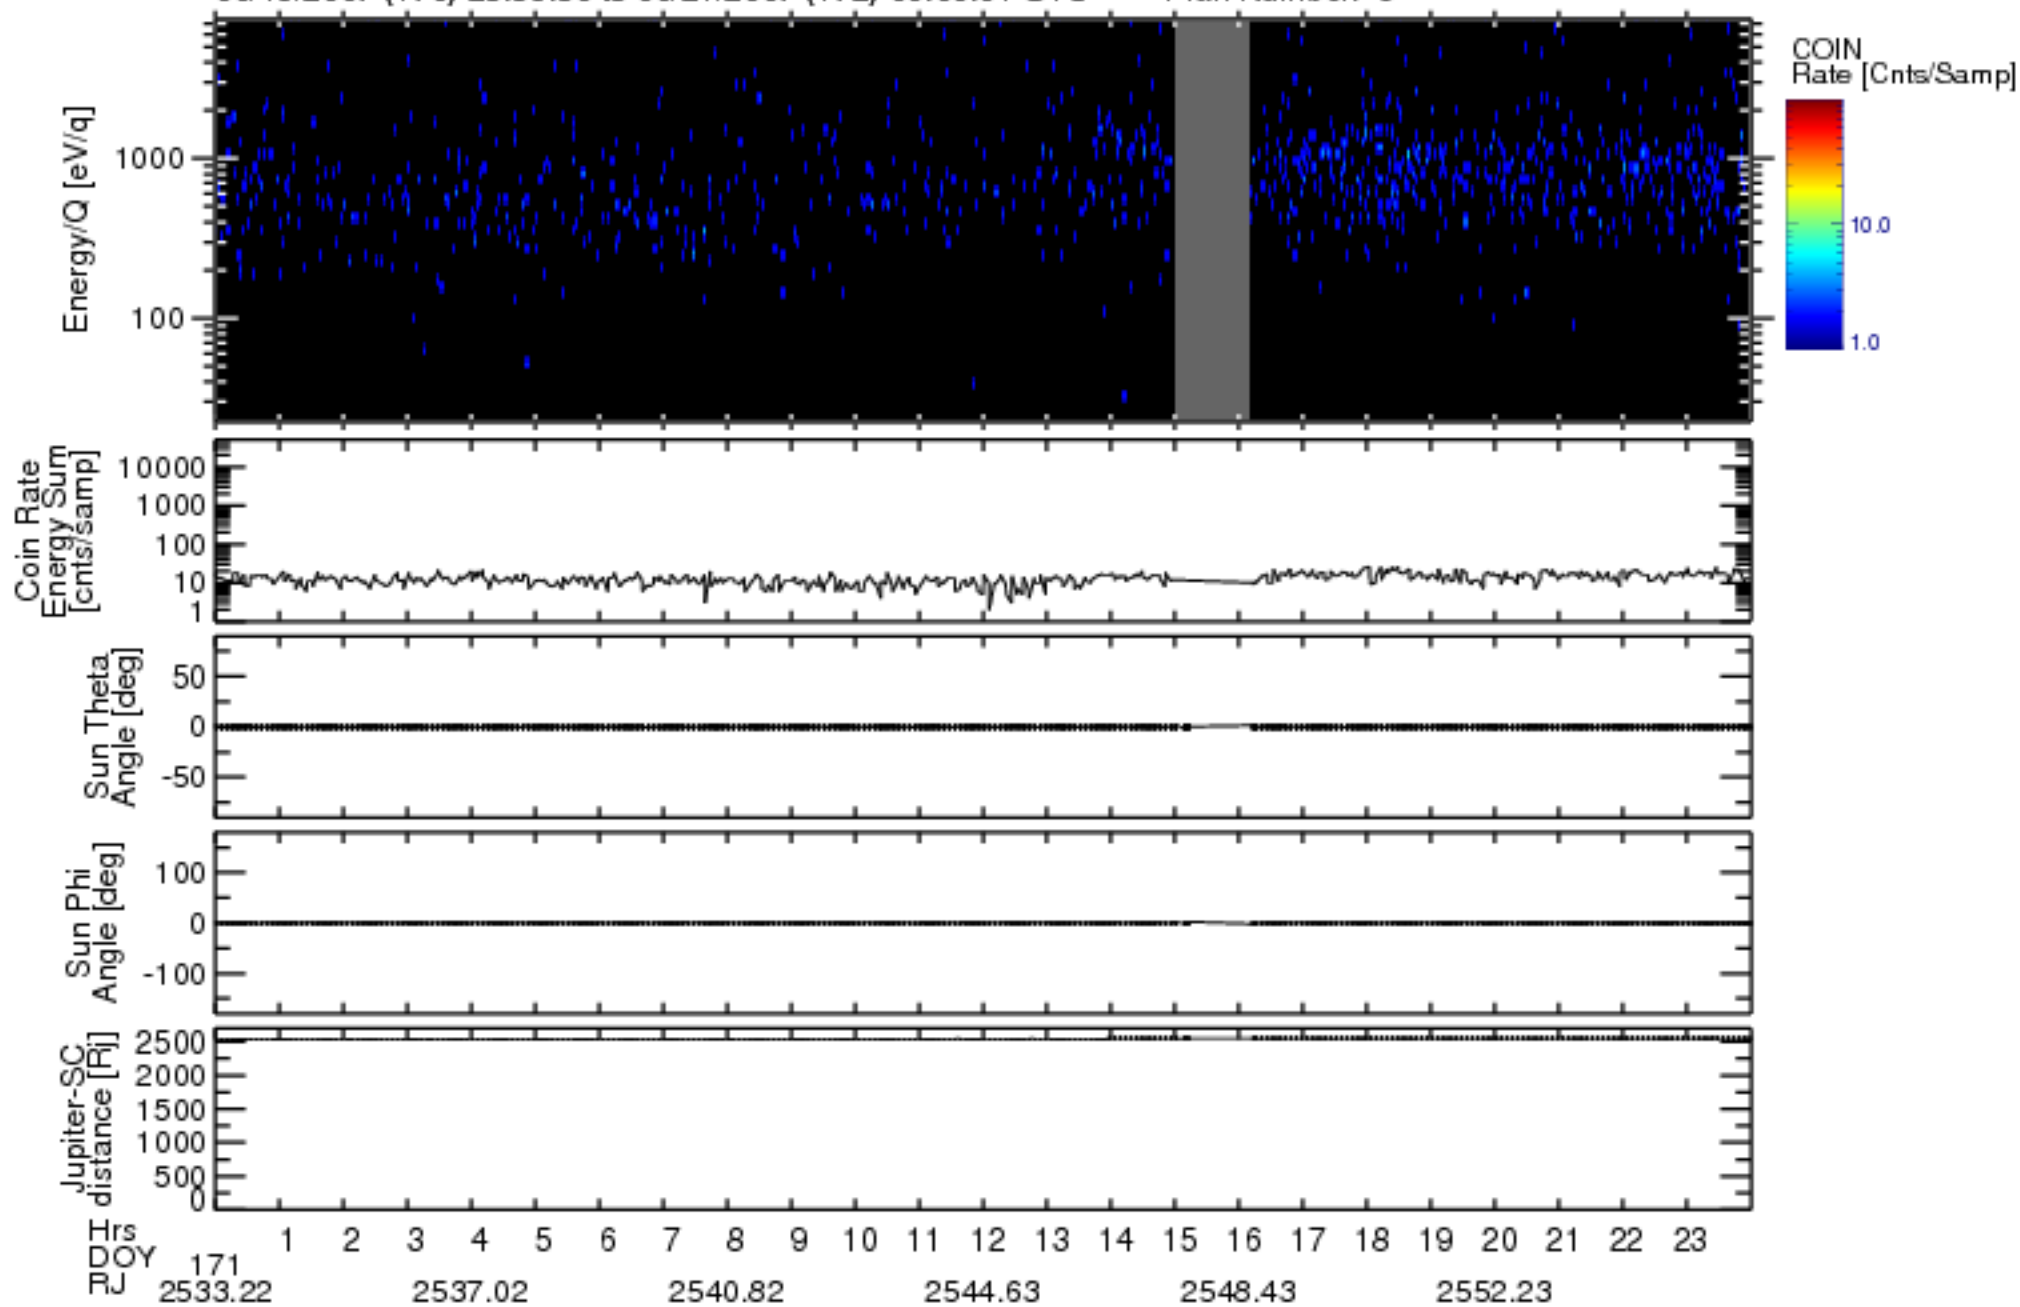

Solar Wind Around Pluto (SWAP) Data From New Horizons

06/19/2007 (170) 23:59:30 to 06/21/2007 (172) 00:00:01 UTC

Plan Number: 5

Software Version: 2.3

Plot Created: Mon Jul 7 11:32:51 2008

Files: swa_0044150400_0x584_scL1.ftt to swa_0044668800_0x584_scL1.ftt