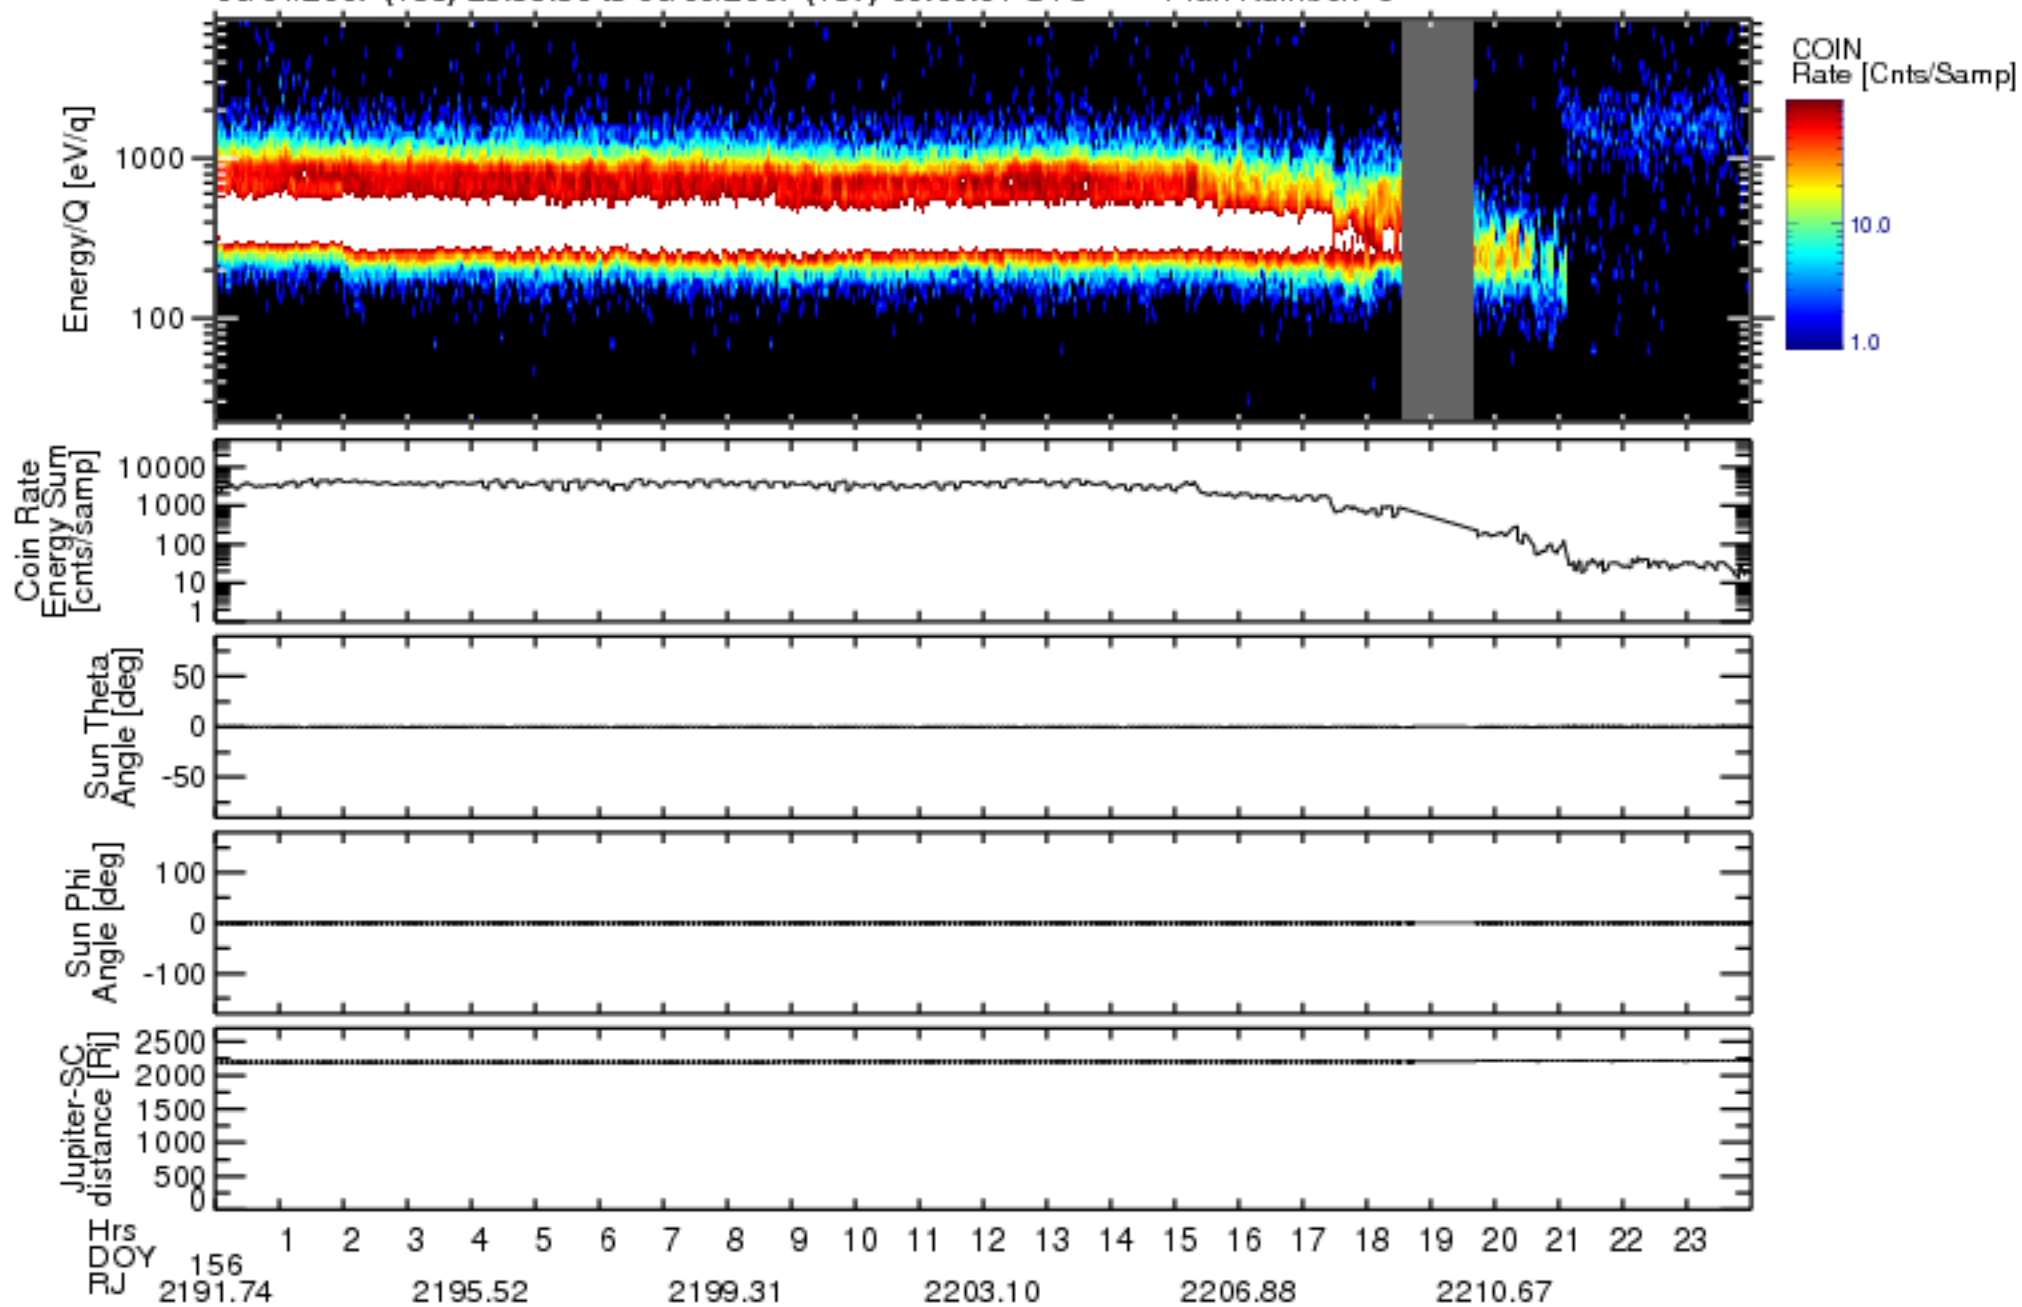

Solar Wind Around Pluto (SWAP) Data From New Horizons

06/04/2007 (155) 23:59:30 to 06/06/2007 (157) 00:00:01 UTC Plan Number: 5

Software Version: 2.3

Plot Created: Mon Jul 7 11:30:09 2008

Files: swa\_0043286400\_0x584\_scL1.flt to swa\_0044236800\_0x584\_scL1.flt

Files Created: 2008-06-26T20:27:12 to 2008-06-26T20:50:59