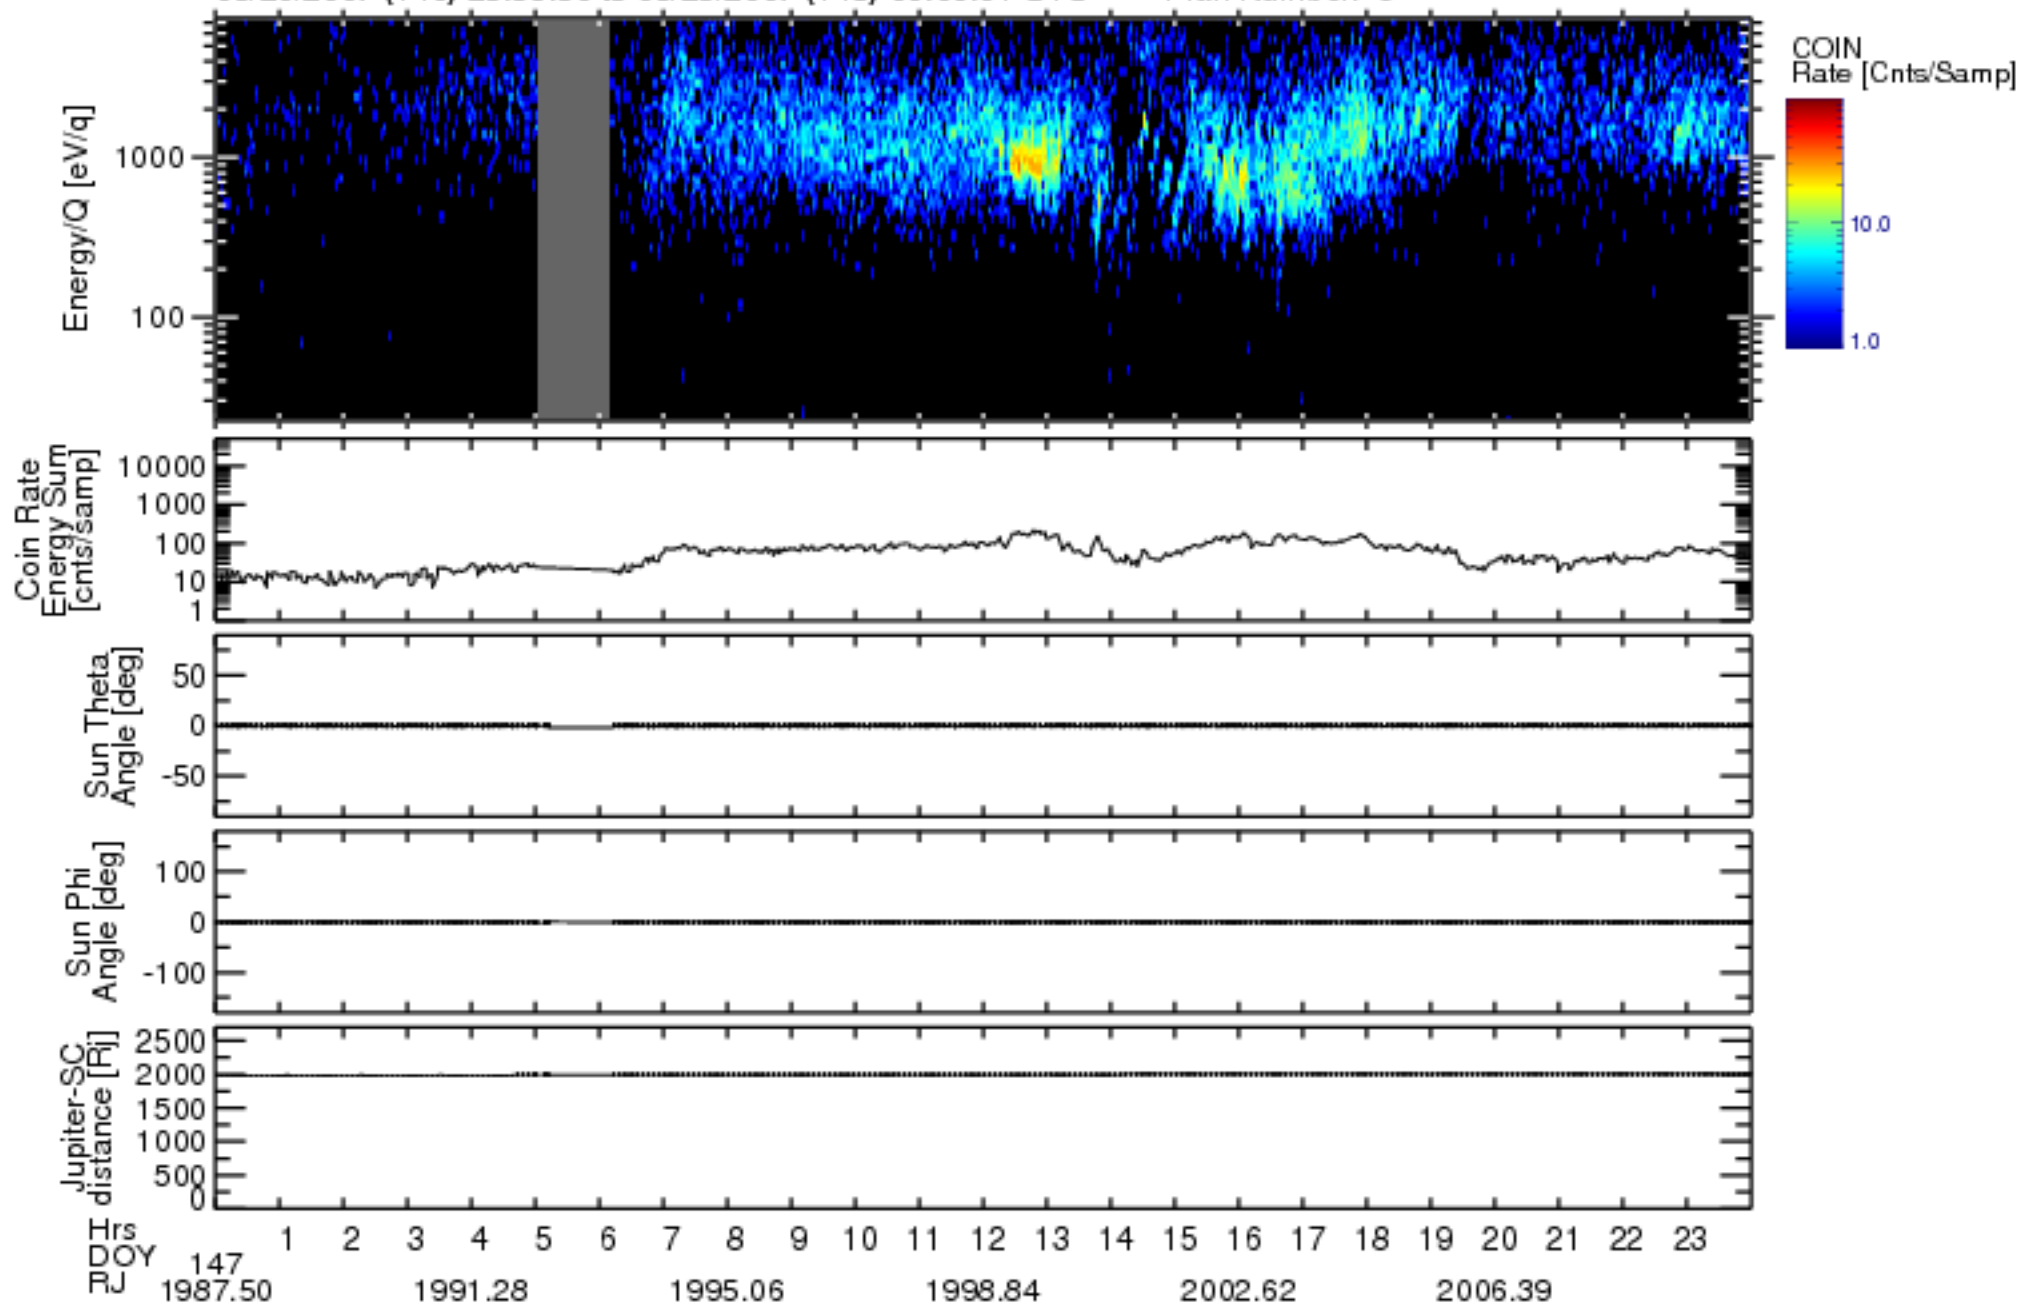

Solar Wind Around Pluto (SWAP) Data From New Horizons

05/26/2007 (146) 23:59:30 to 05/28/2007 (148) 00:00:01 UTC Plan Number: 5

Software Version: 2.3

Plot Created: Mon Jul 7 12:36:39 2008

Files: swa\_0042422400\_0x584\_scL1.ftt to swa\_0043286400\_0x584\_scL1.ftt