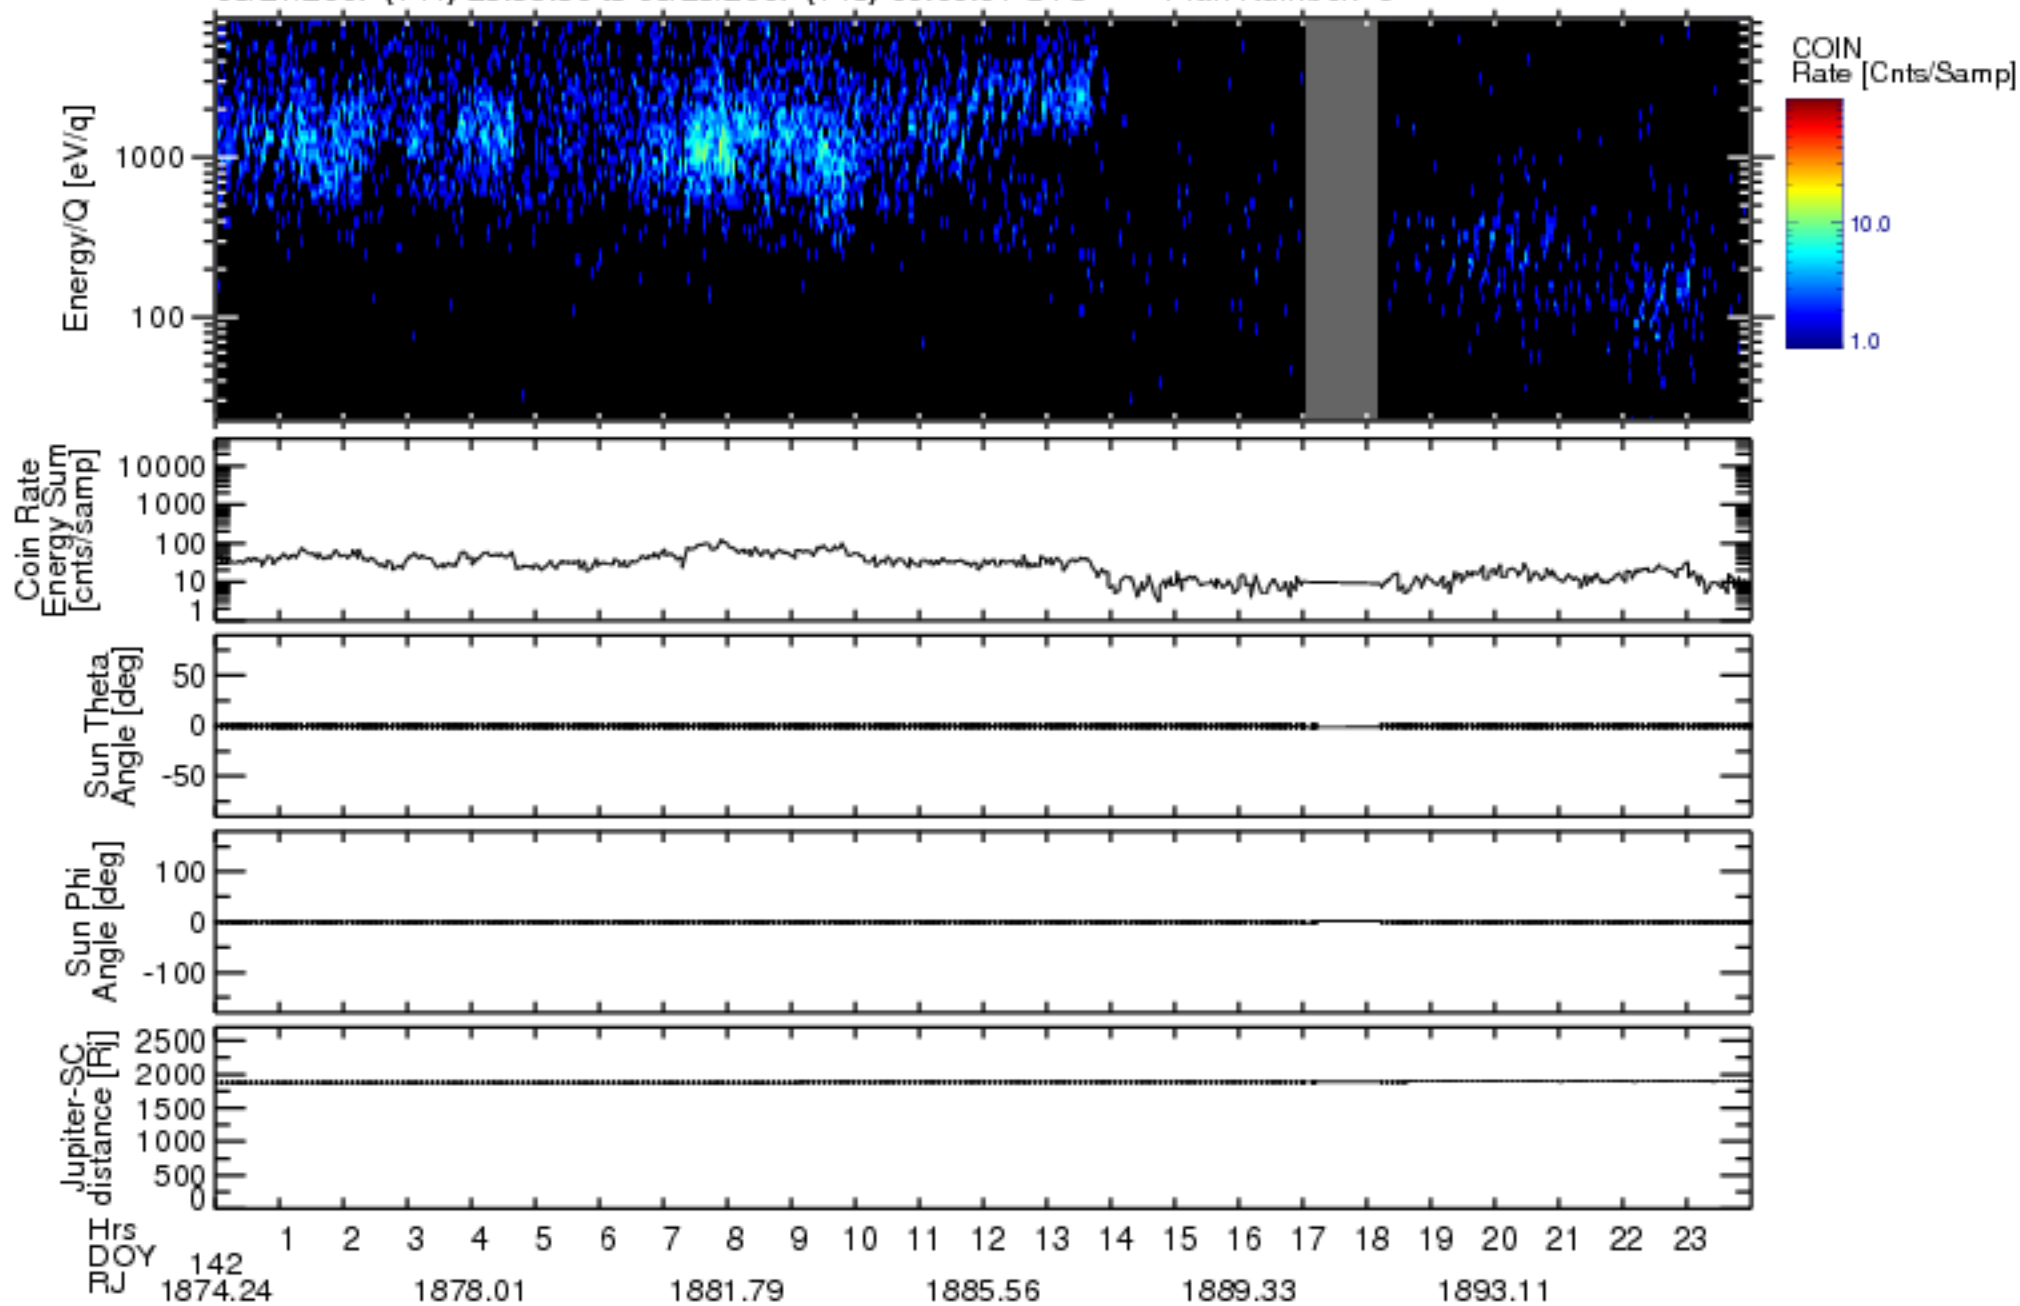

Solar Wind Around Pluto (SWAP) Data From New Horizons

05/21/2007 (141) 23:59:30 to 05/23/2007 (143) 00:00:01 UTC

Plan Number: 5

Software Version: 2.3

Plot Created: Mon Jul 7 11:23:03 2008

Files: swa_0041558400_0x584_scL1.ftt to swa_0042422400_0x584_scL1.ftt