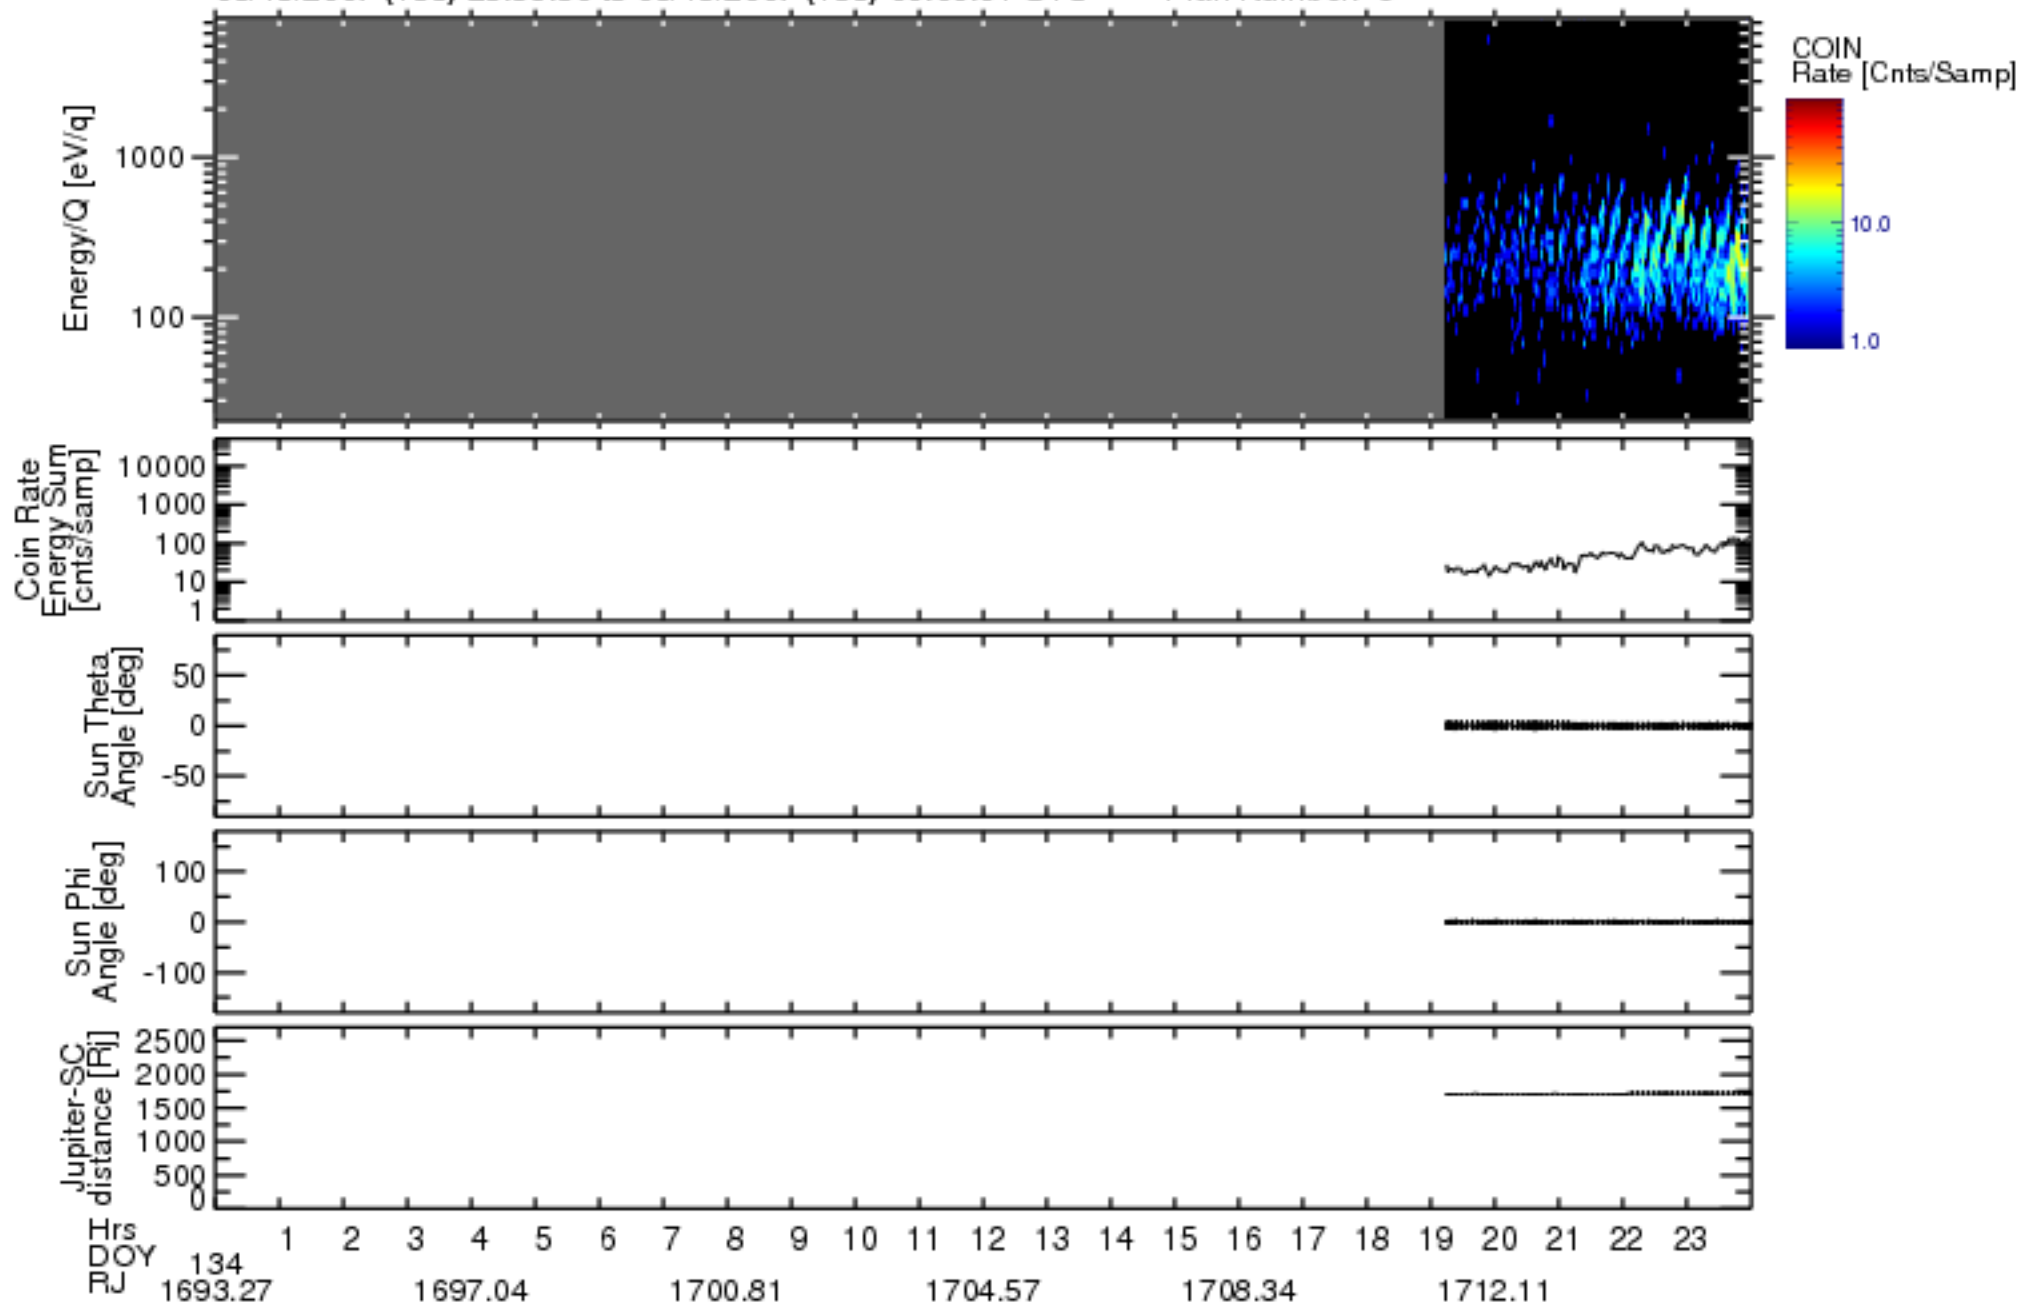

Solar Wind Around Pluto (SWAP) Data From New Horizons

05/13/2007 (133) 23:59:30 to 05/15/2007 (135) 00:00:01 UTC Plan Number: 5

Software Version: 2.3

Plot Created: Mon Jul 7 11:19:41 2008

Files: swa_0040694400_0x584_scL1.ftt to swa_0041644800_0x584_scL1.ftt

Files Created: 2008-06-26T19:14:22 to 2008-06-26T19:37:30