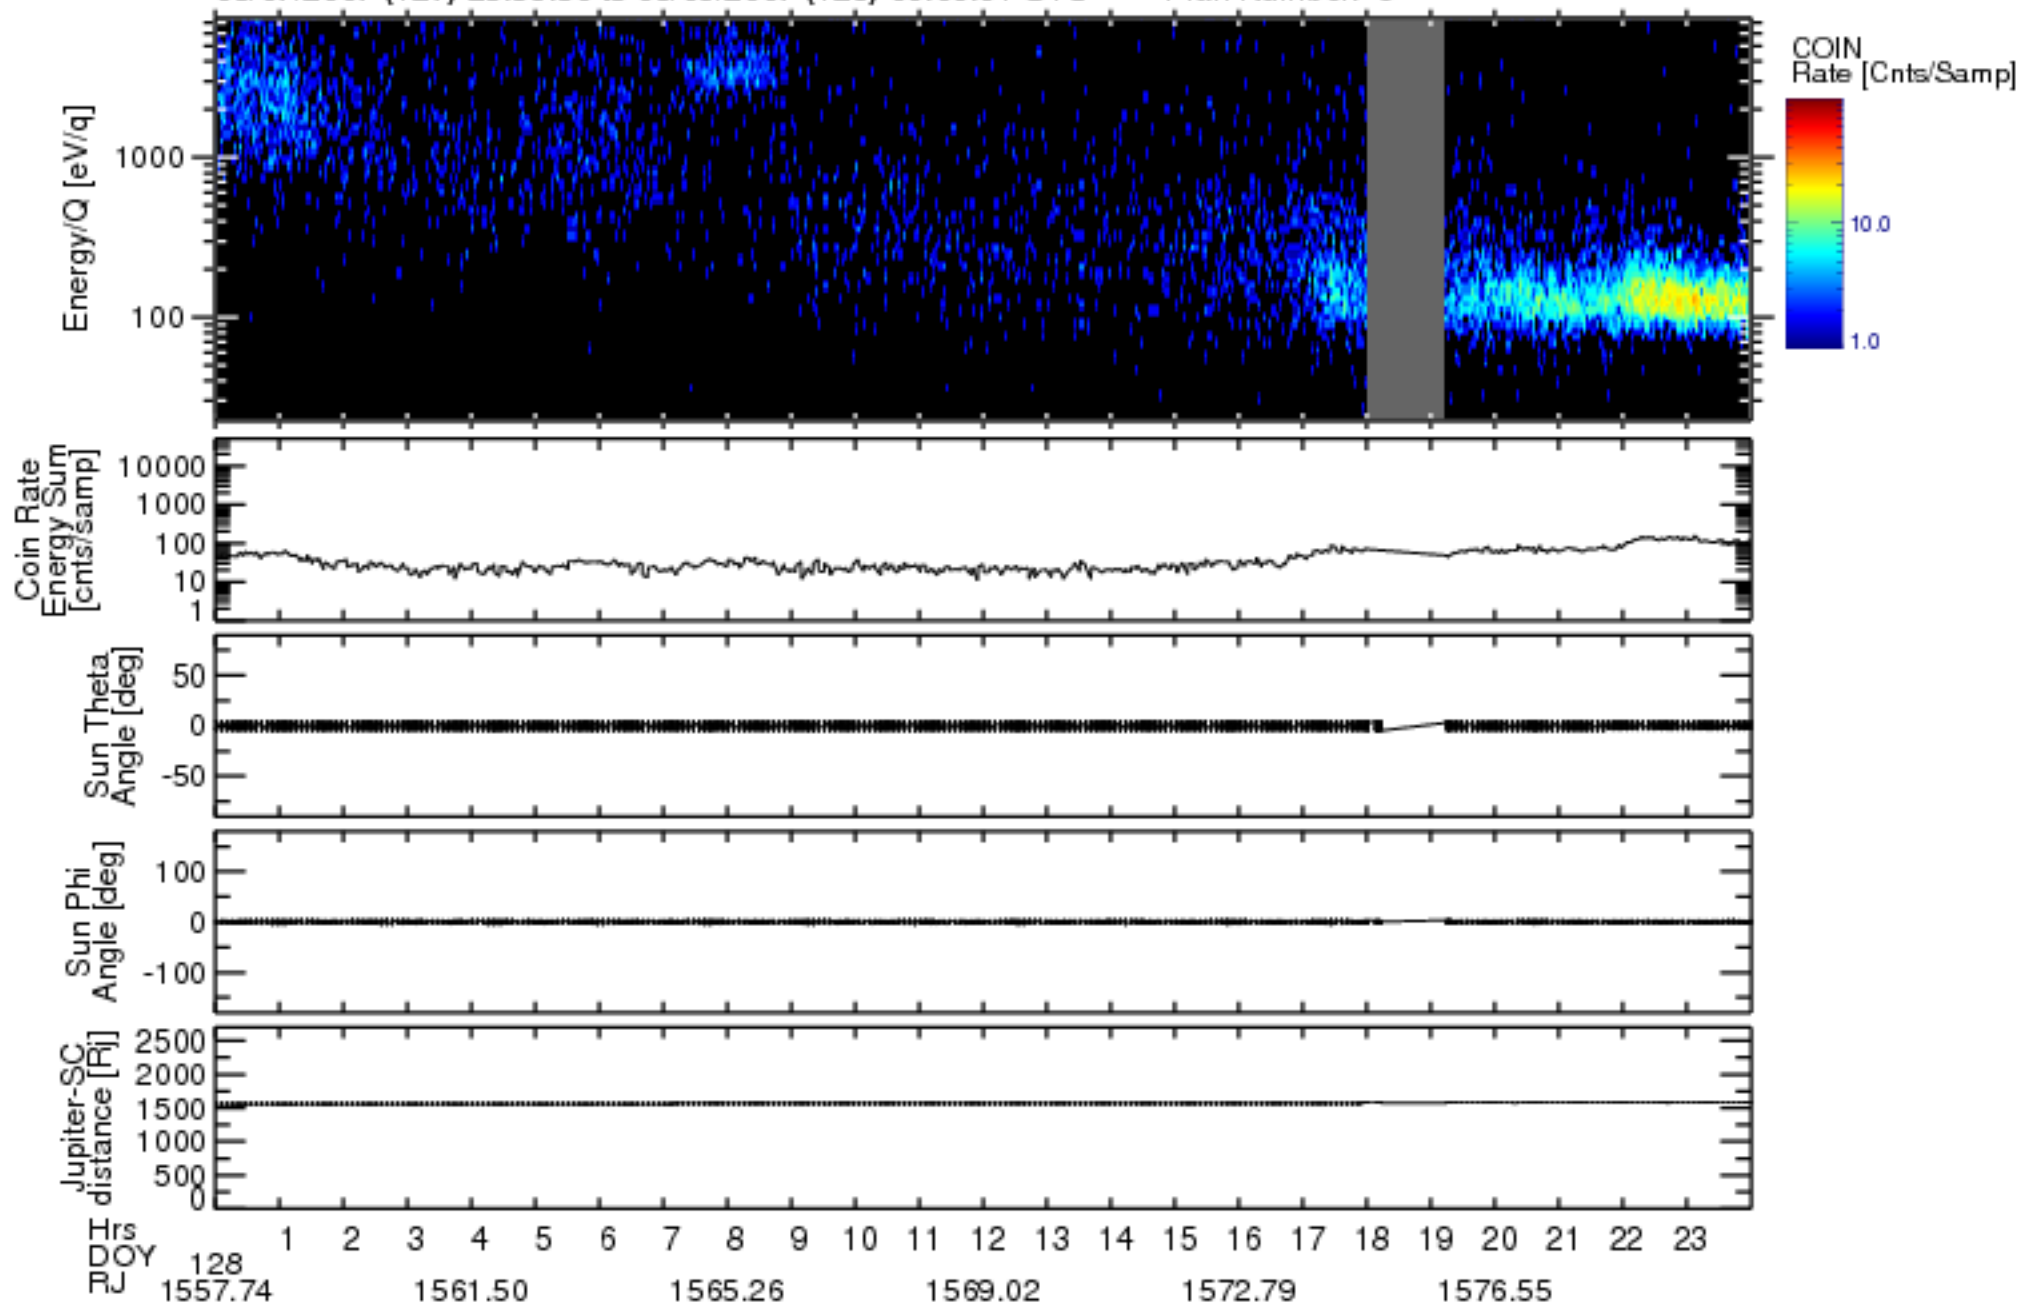

Solar Wind Around Pluto (SWAP) Data From New Horizons

05/07/2007 (127) 23:59:30 to 05/09/2007 (129) 00:00:01 UTC Plan Number: 5

Software Version: 2.3

Plot Created: Mon Jul 7 11:18:55 2008

Files: swa\_0040694400\_0x584\_scL1.flt to swa\_0041644800\_0x584\_scL1.flt