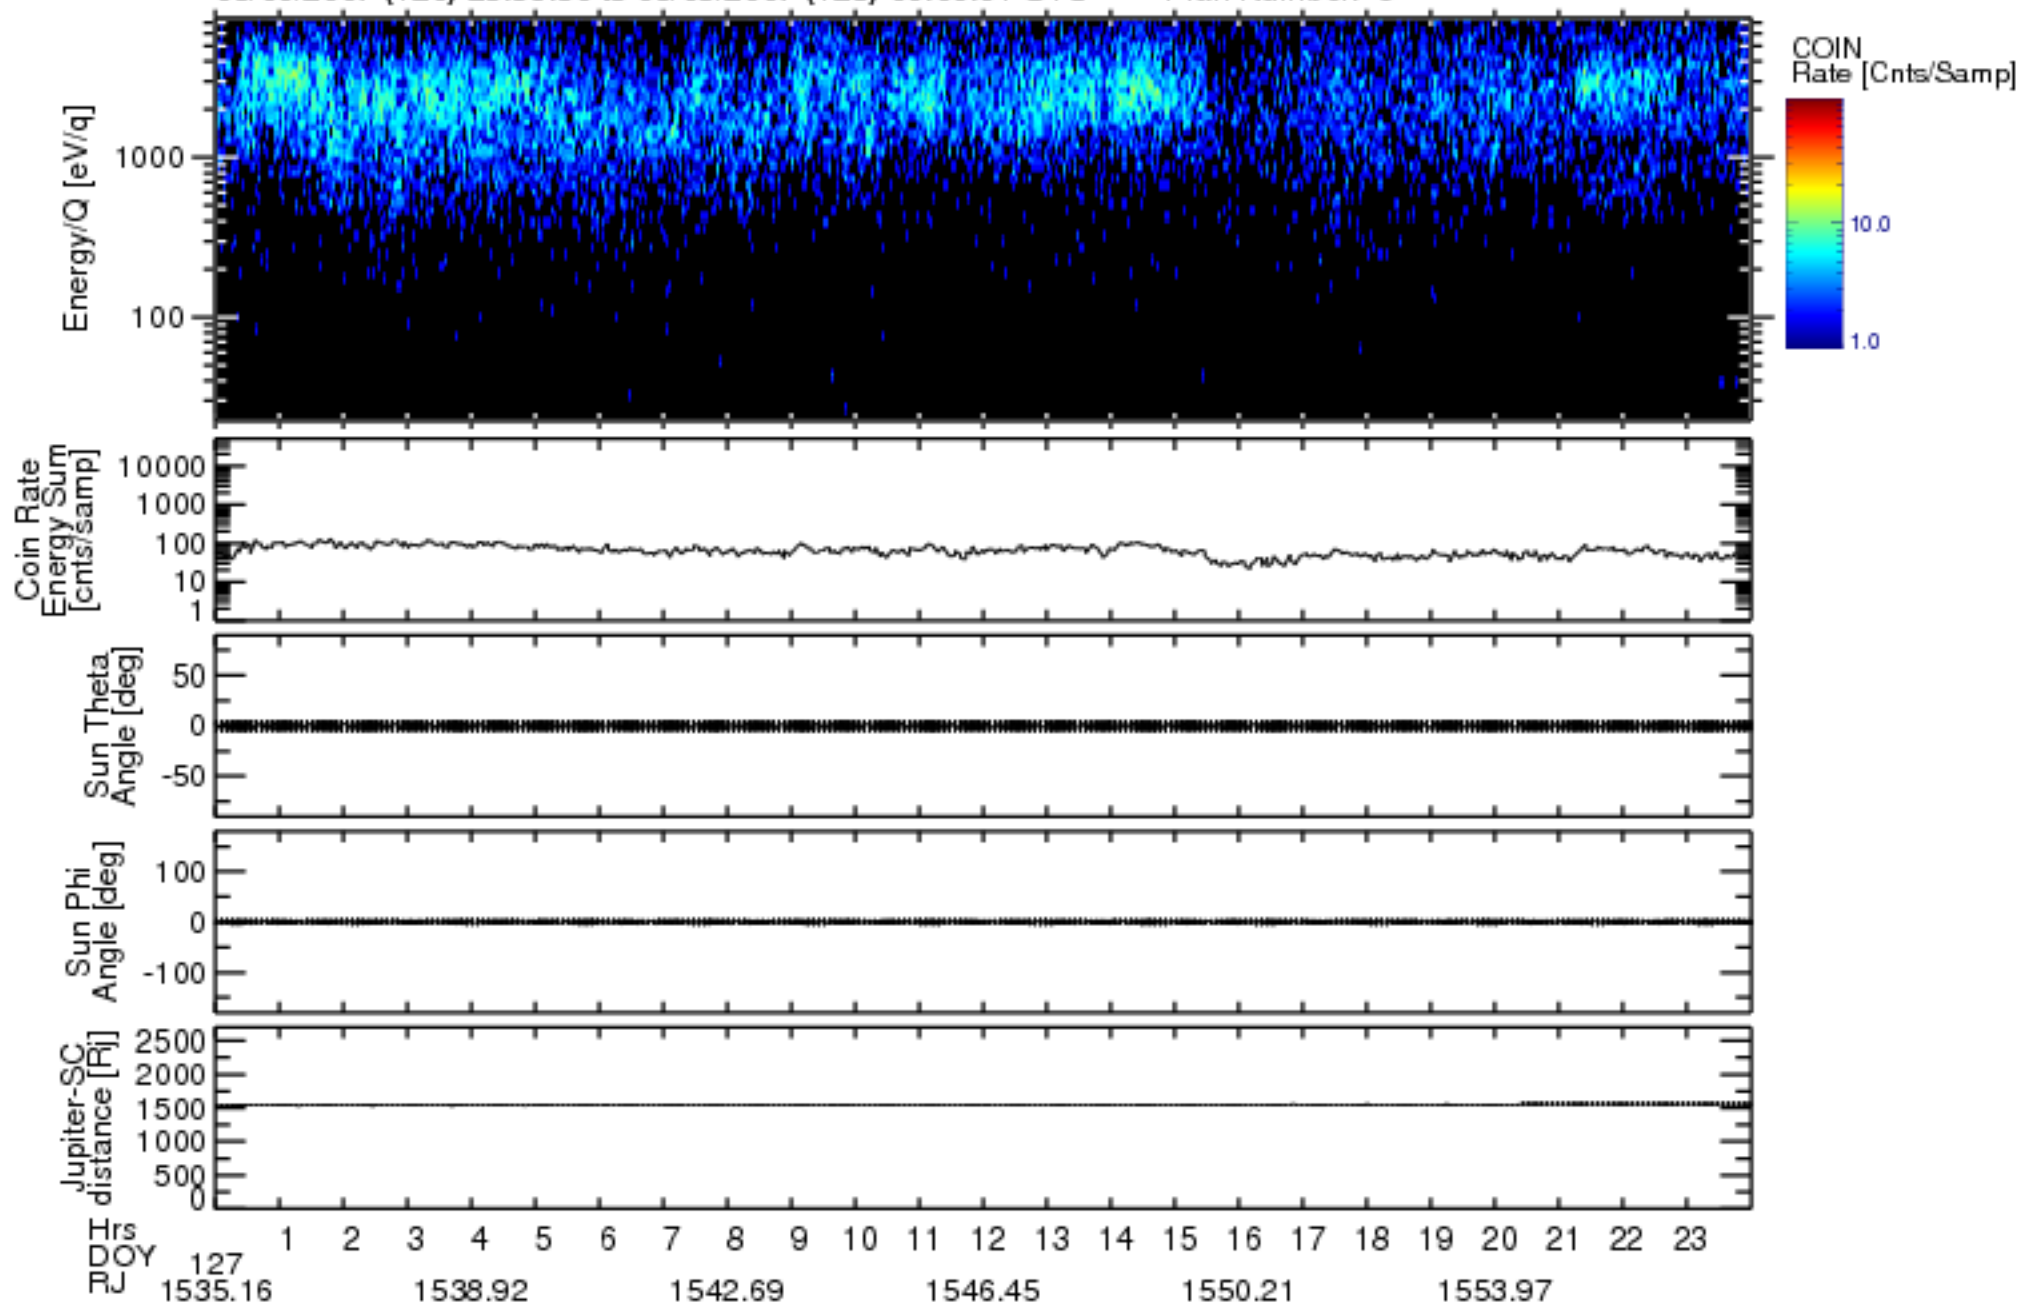

Solar Wind Around Pluto (SWAP) Data From New Horizons

05/06/2007 (126) 23:59:30 to 05/08/2007 (128) 00:00:01 UTC Plan Number: 5

Software Version: 2.3

Plot Created: Mon Jul 7 11:18:41 2008

Files: swa_0040694400_0x584_scL1.ftt to swa_0041644800_0x584_scL1.ftt