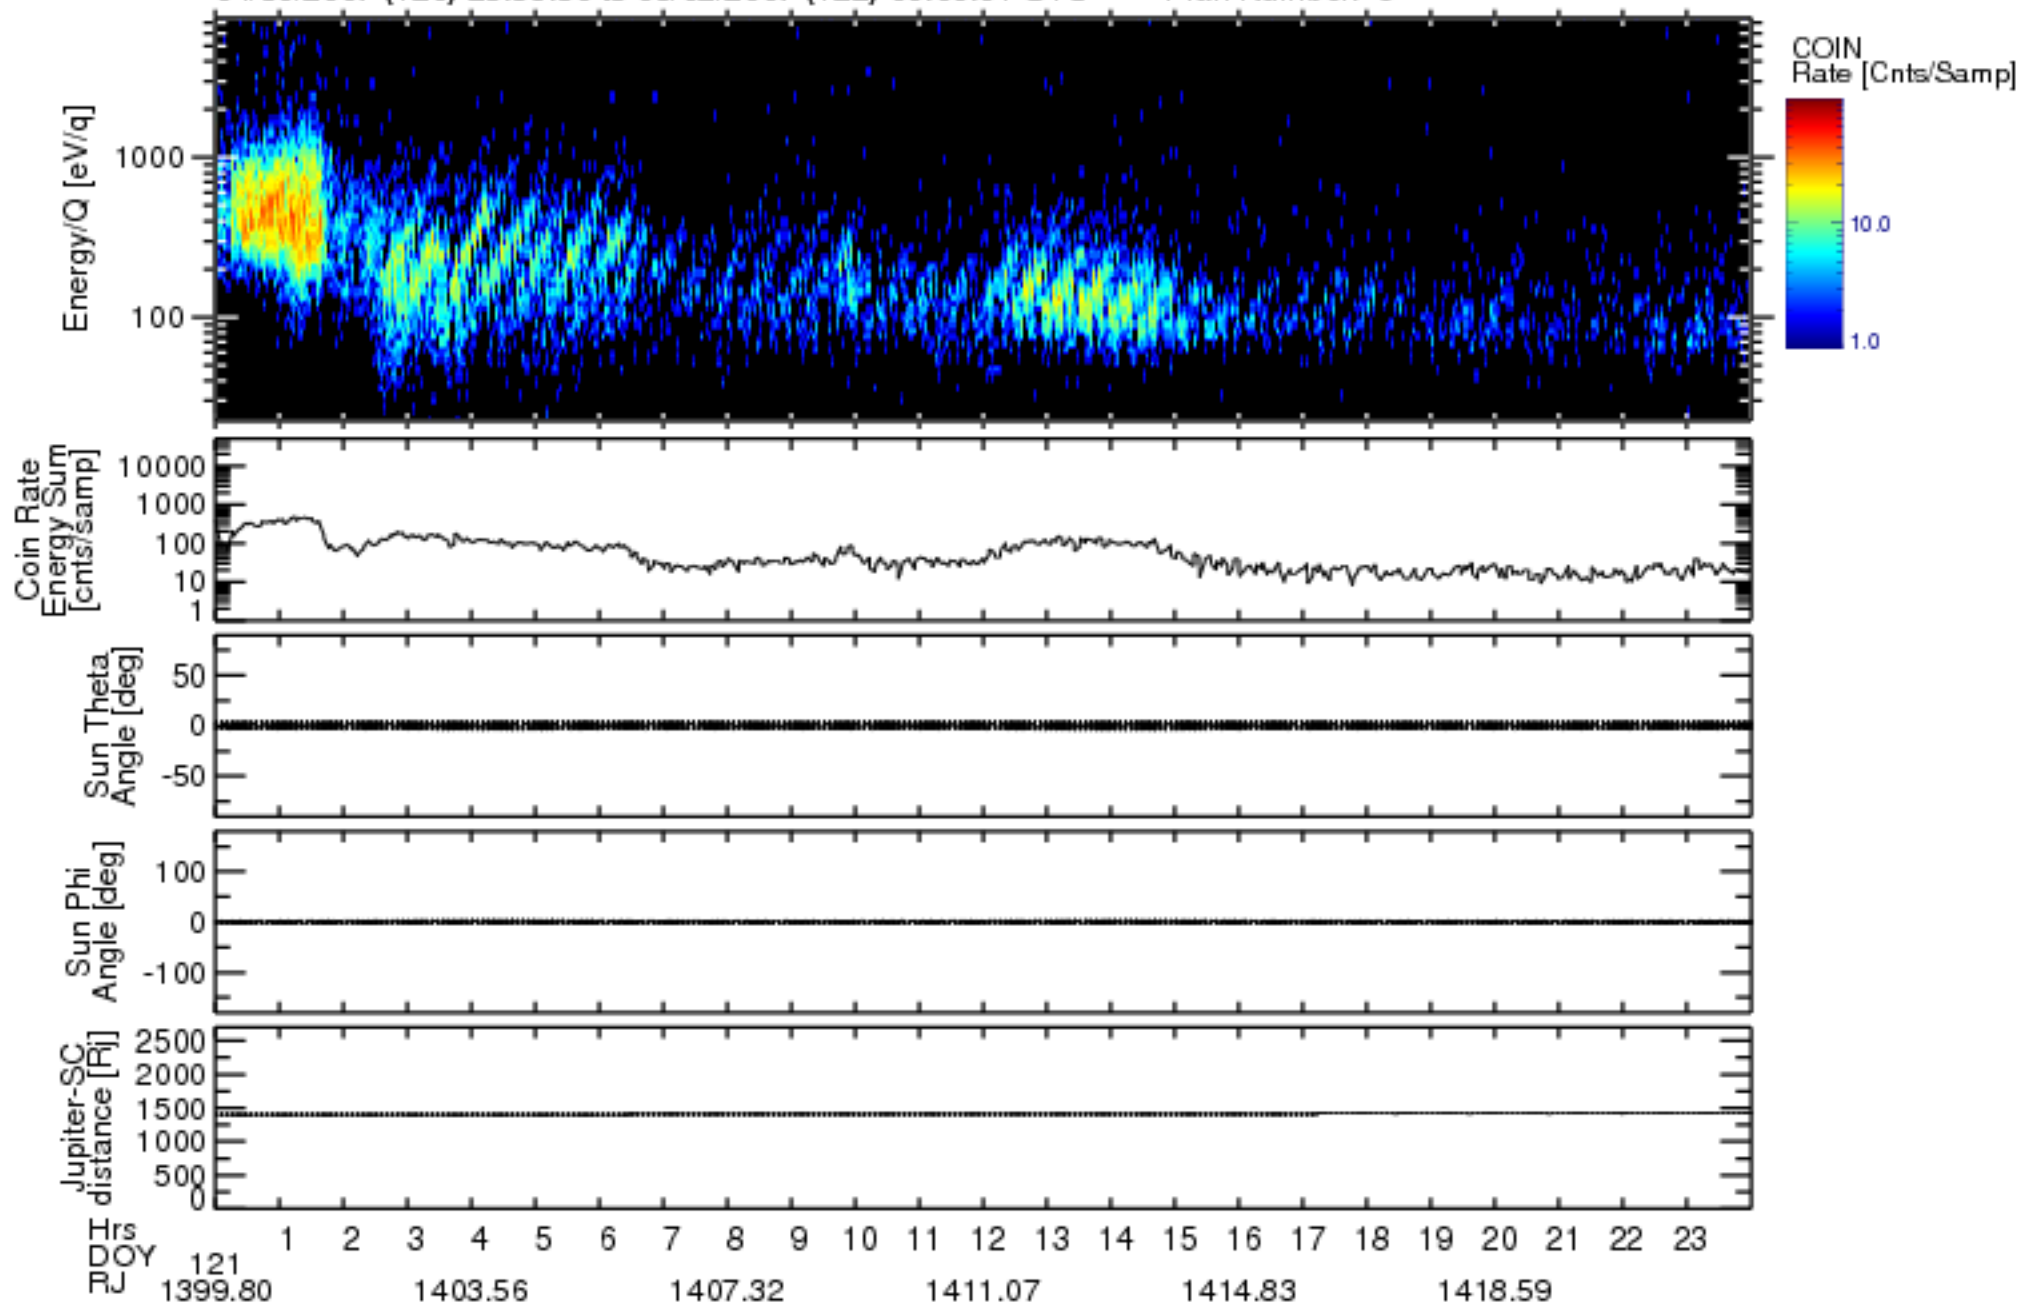

Solar Wind Around Pluto (SWAP) Data From New Horizons

04/30/2007 (120) 23:59:30 to 05/02/2007 (122) 00:00:01 UTC Plan Number: 5

Software Version: 2.3

Plot Created: Mon Jul 7 11:16:10 2008

Files: swa_0039830400_0x584_scL1.ftt to swa_0040694400_0x584_scL1.ftt