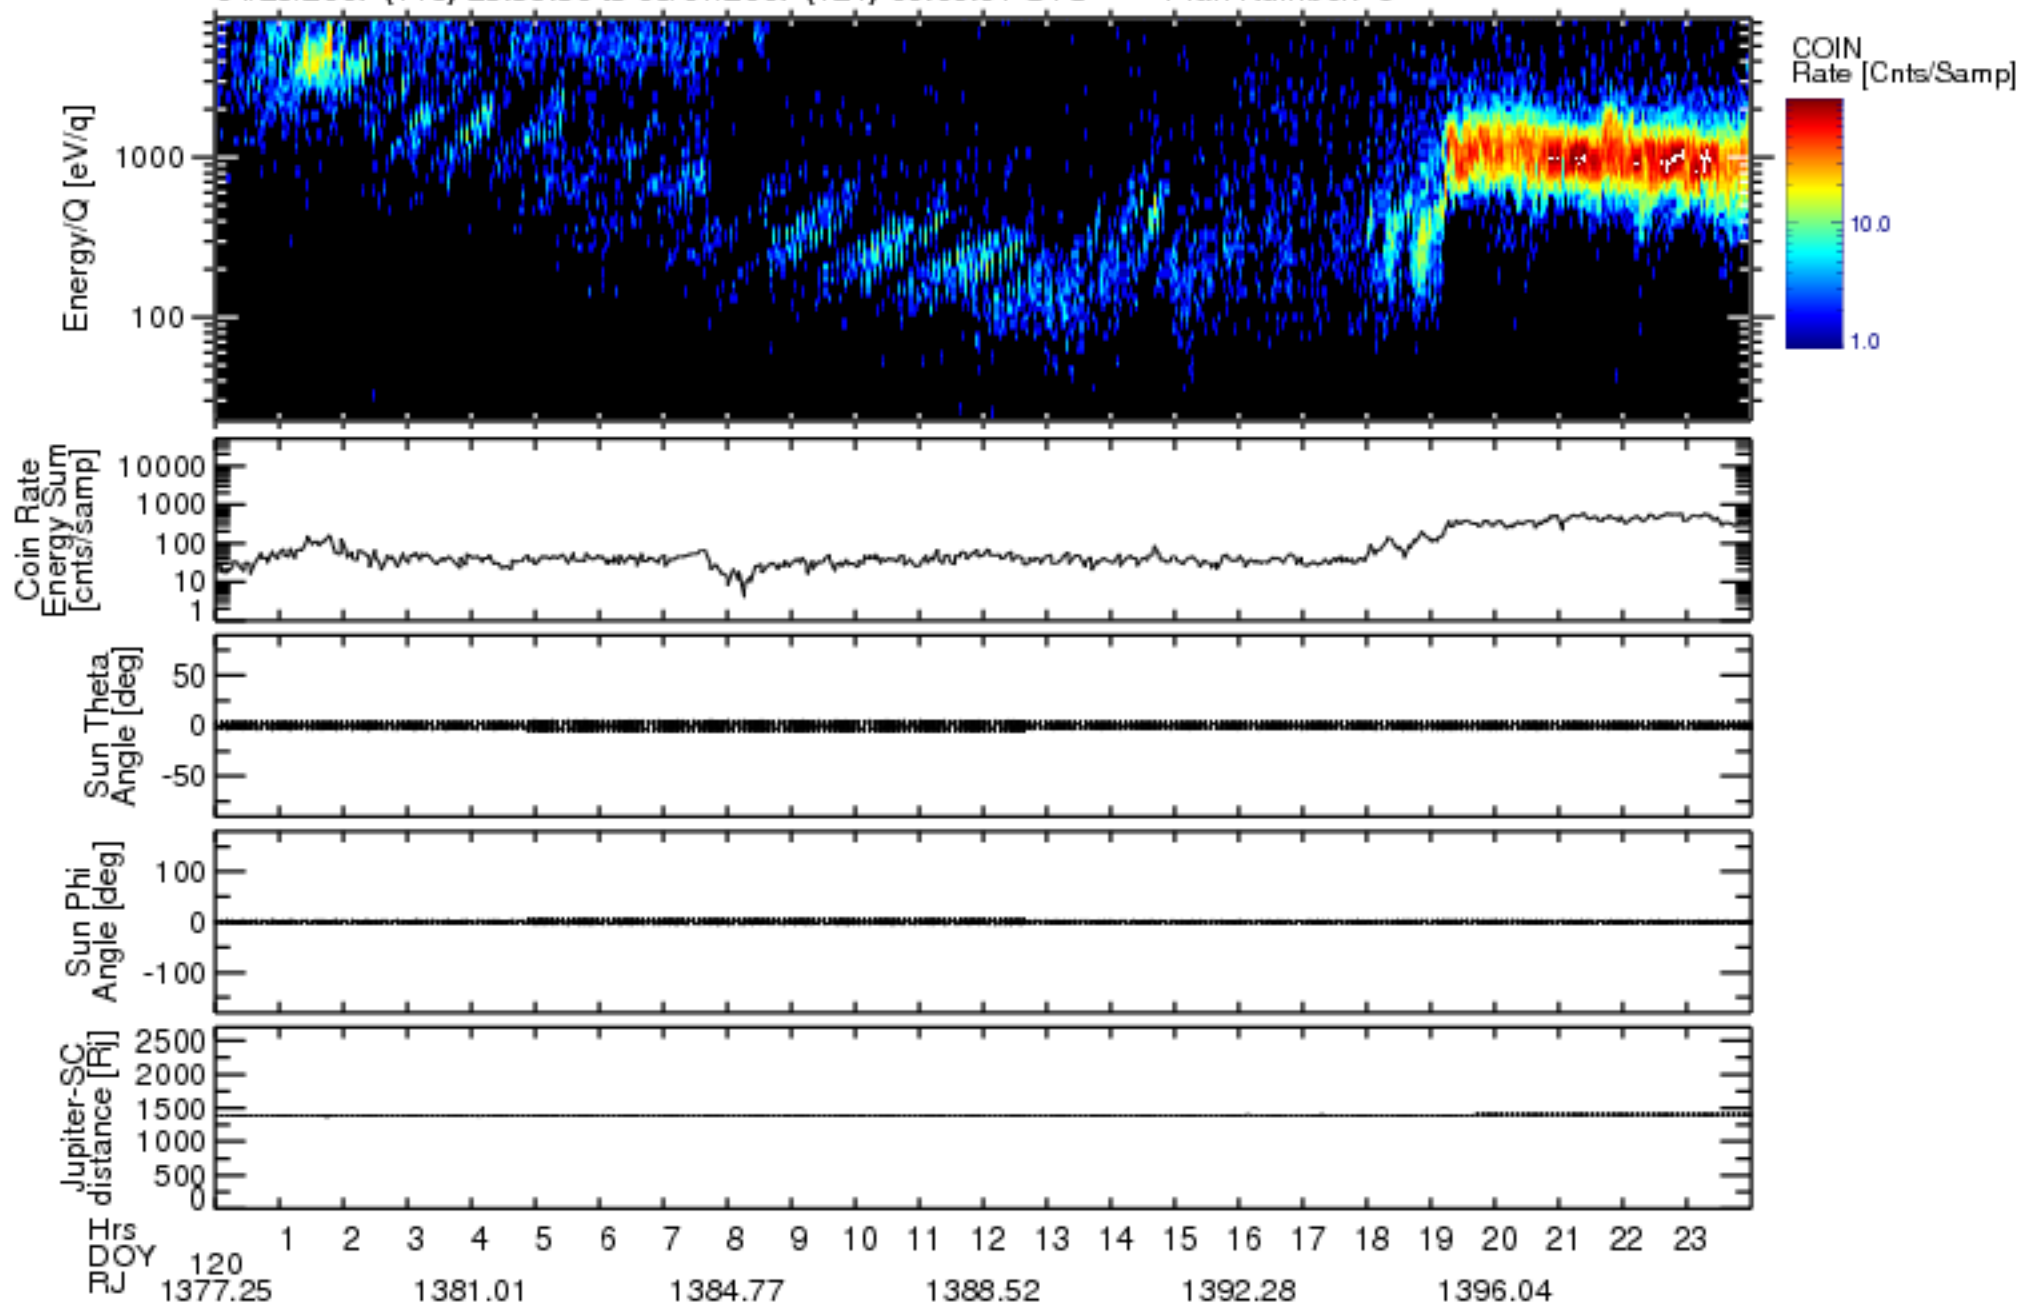

Solar Wind Around Pluto (SWAP) Data From New Horizons

04/29/2007 (119) 23:59:30 to 05/01/2007 (121) 00:00:01 UTC Plan Number: 5

Software Version: 2.3

Plot Created: Mon Jul 7 11:16:03 2008

Files: swa\_0039830400\_0x584\_scL1.ftt to swa\_0040694400\_0x584\_scL1.ftt