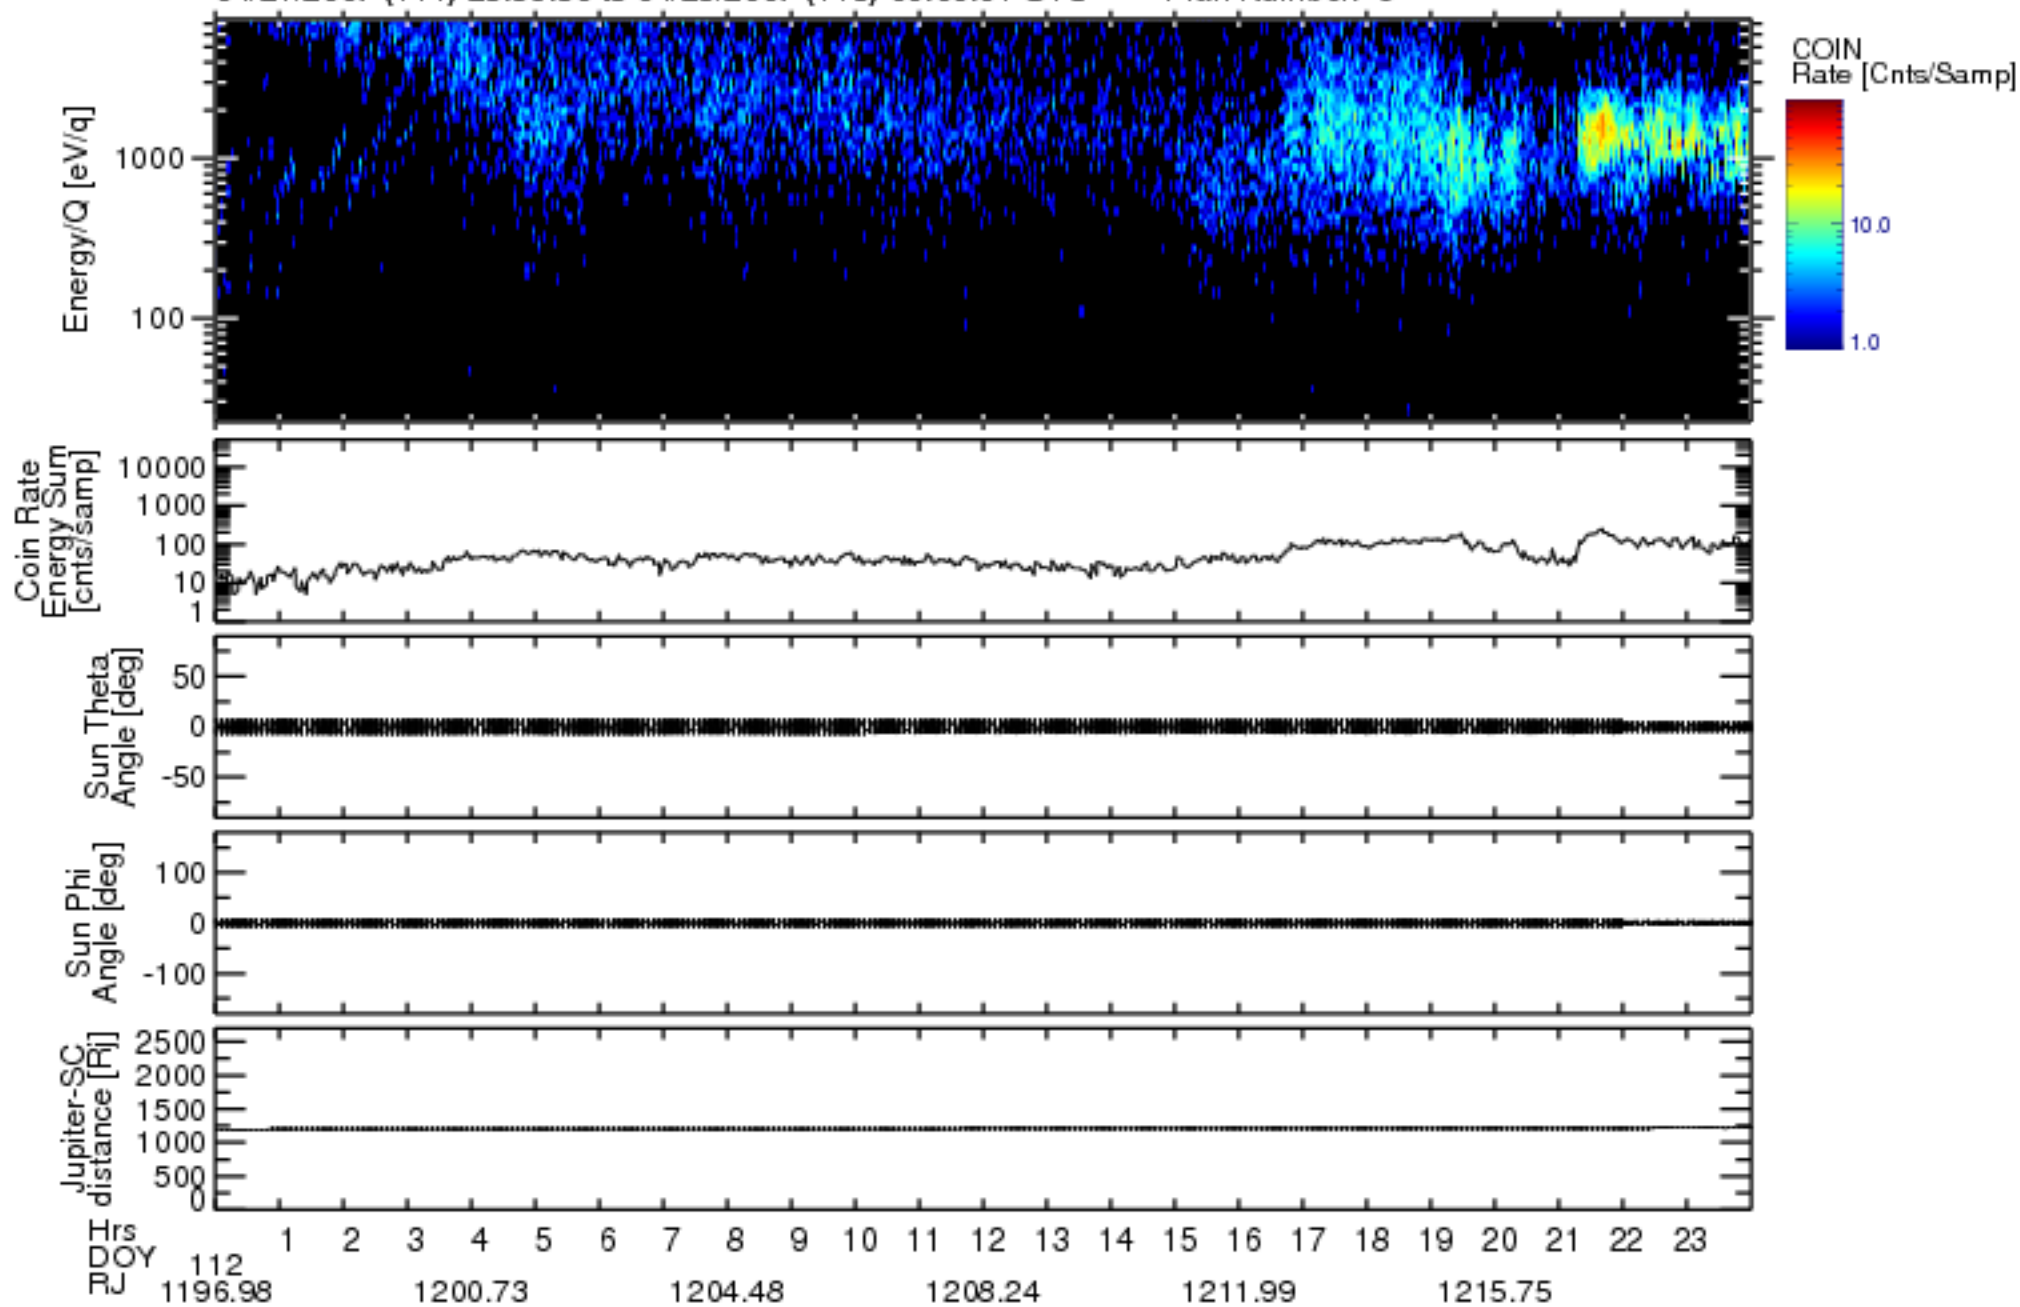

Solar Wind Around Pluto (SWAP) Data From New Horizons

04/21/2007 (111) 23:59:30 to 04/23/2007 (113) 00:00:01 UTC Plan Number: 5

Software Version: 2.3

Plot Created: Mon Jul 7 11:12:48 2008

Files: swa_0038966400_0x584_scL1.ftt to swa_0040176000_0x584_scL1.ftt