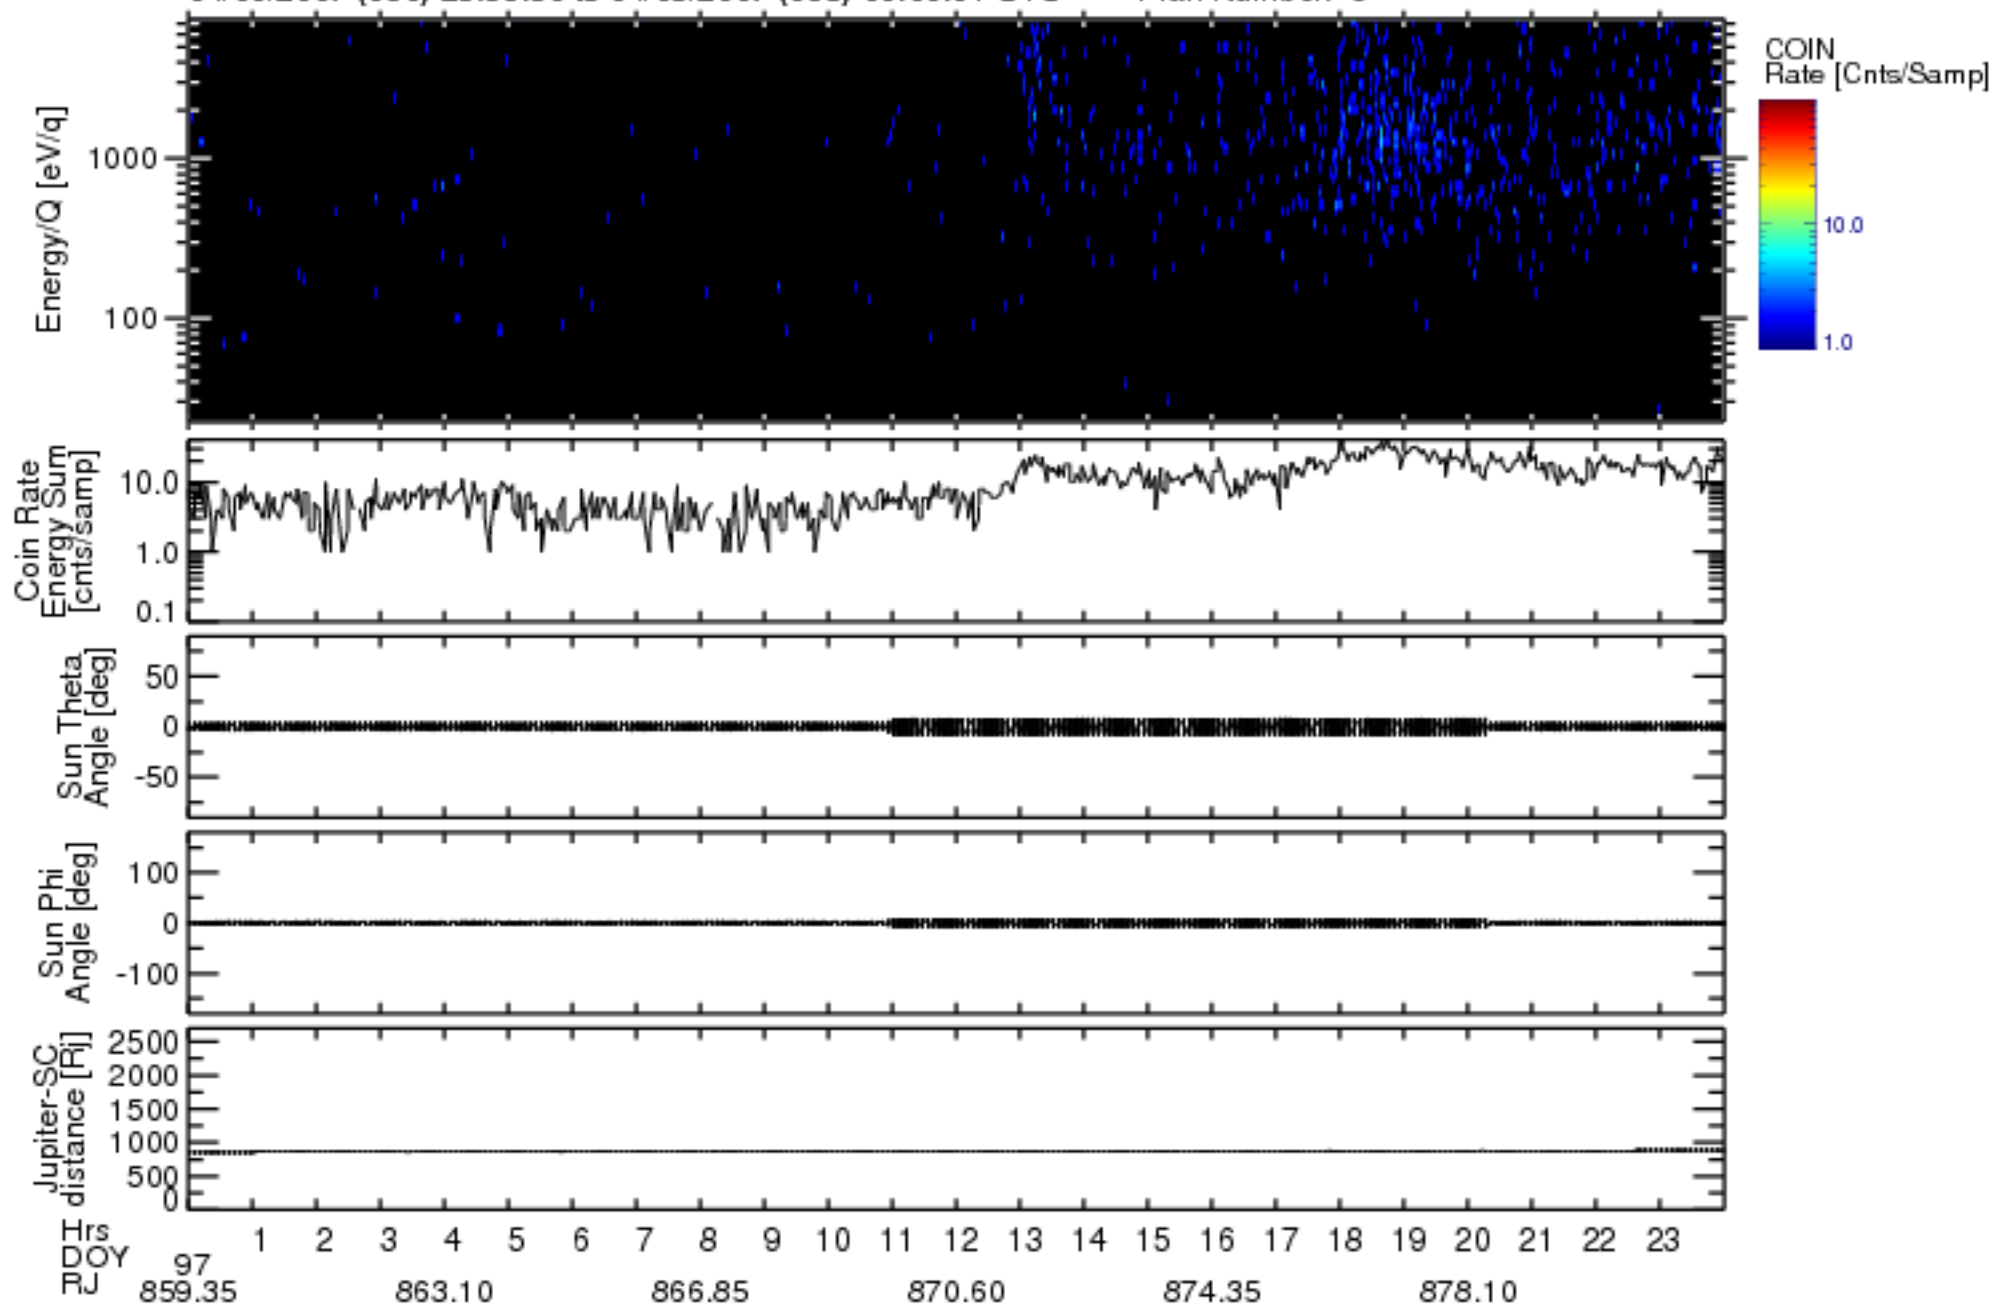

Solar Wind Around Pluto (SWAP) Data From New Horizons

04/06/2007 (096) 23:59:30 to 04/08/2007 (098) 00:00:01 UTC Plan Number: 5

Software Version: 2.3

Plot Created: Mon Jul 7 11:09:40 2008

Files: swa\_0038016000\_0x584\_scL1.flt to swa\_0038966400\_0x584\_scL1.flt