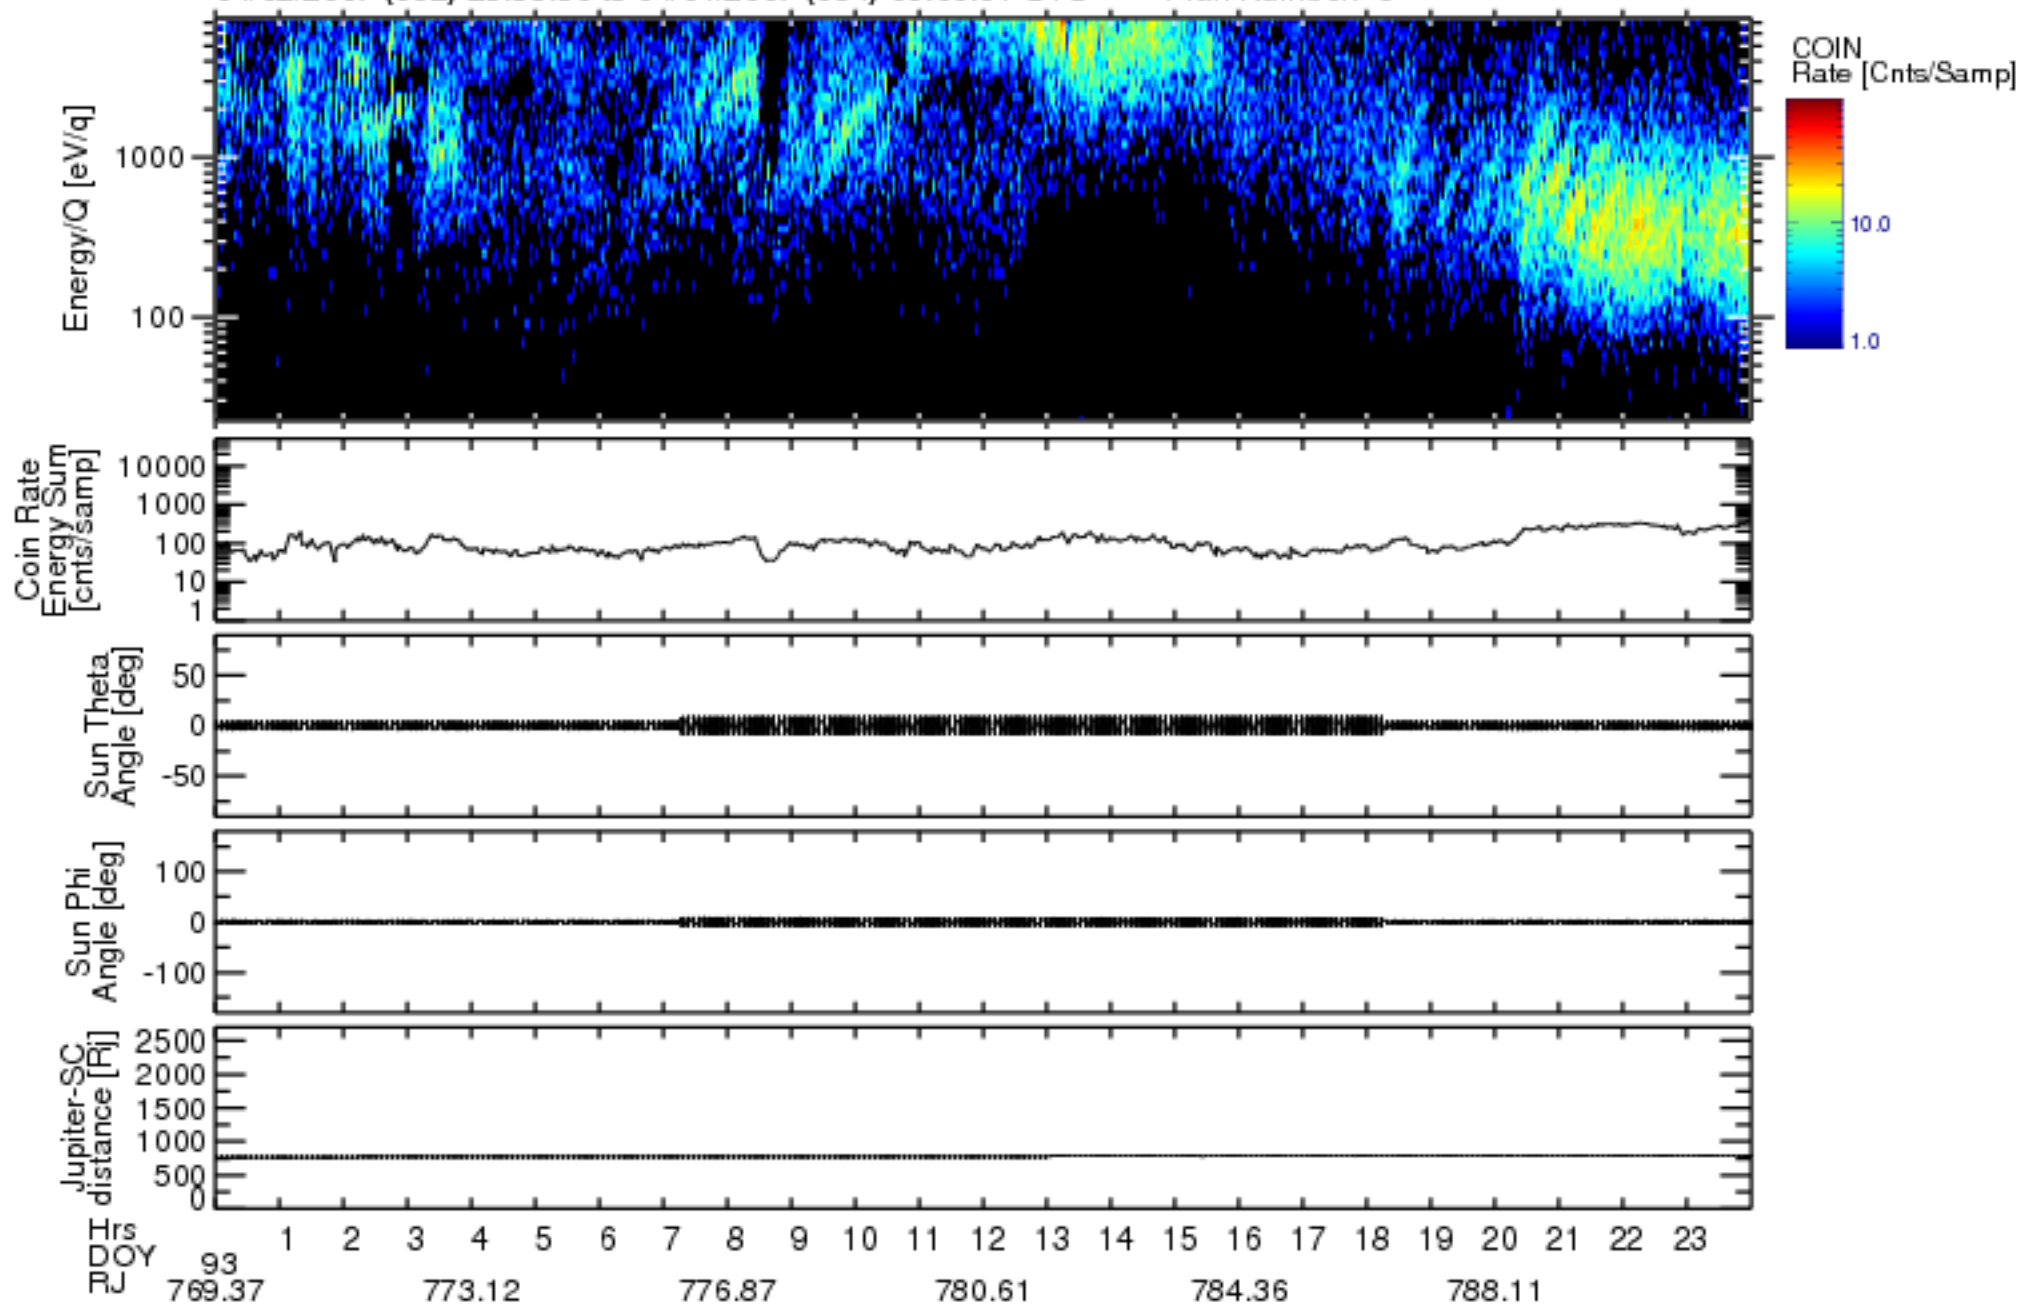

Solar Wind Around Pluto (SWAP) Data From New Horizons

04/02/2007 (092) 23:59:30 to 04/04/2007 (094) 00:00:01 UTC Plan Number: 5

Software Version: 2.3

Plot Created: Mon Jul 7 11:07:52 2008

Files: swa_0037152000_0x584_scL1.flt to swa_0038102400_0x584_scL1.flt