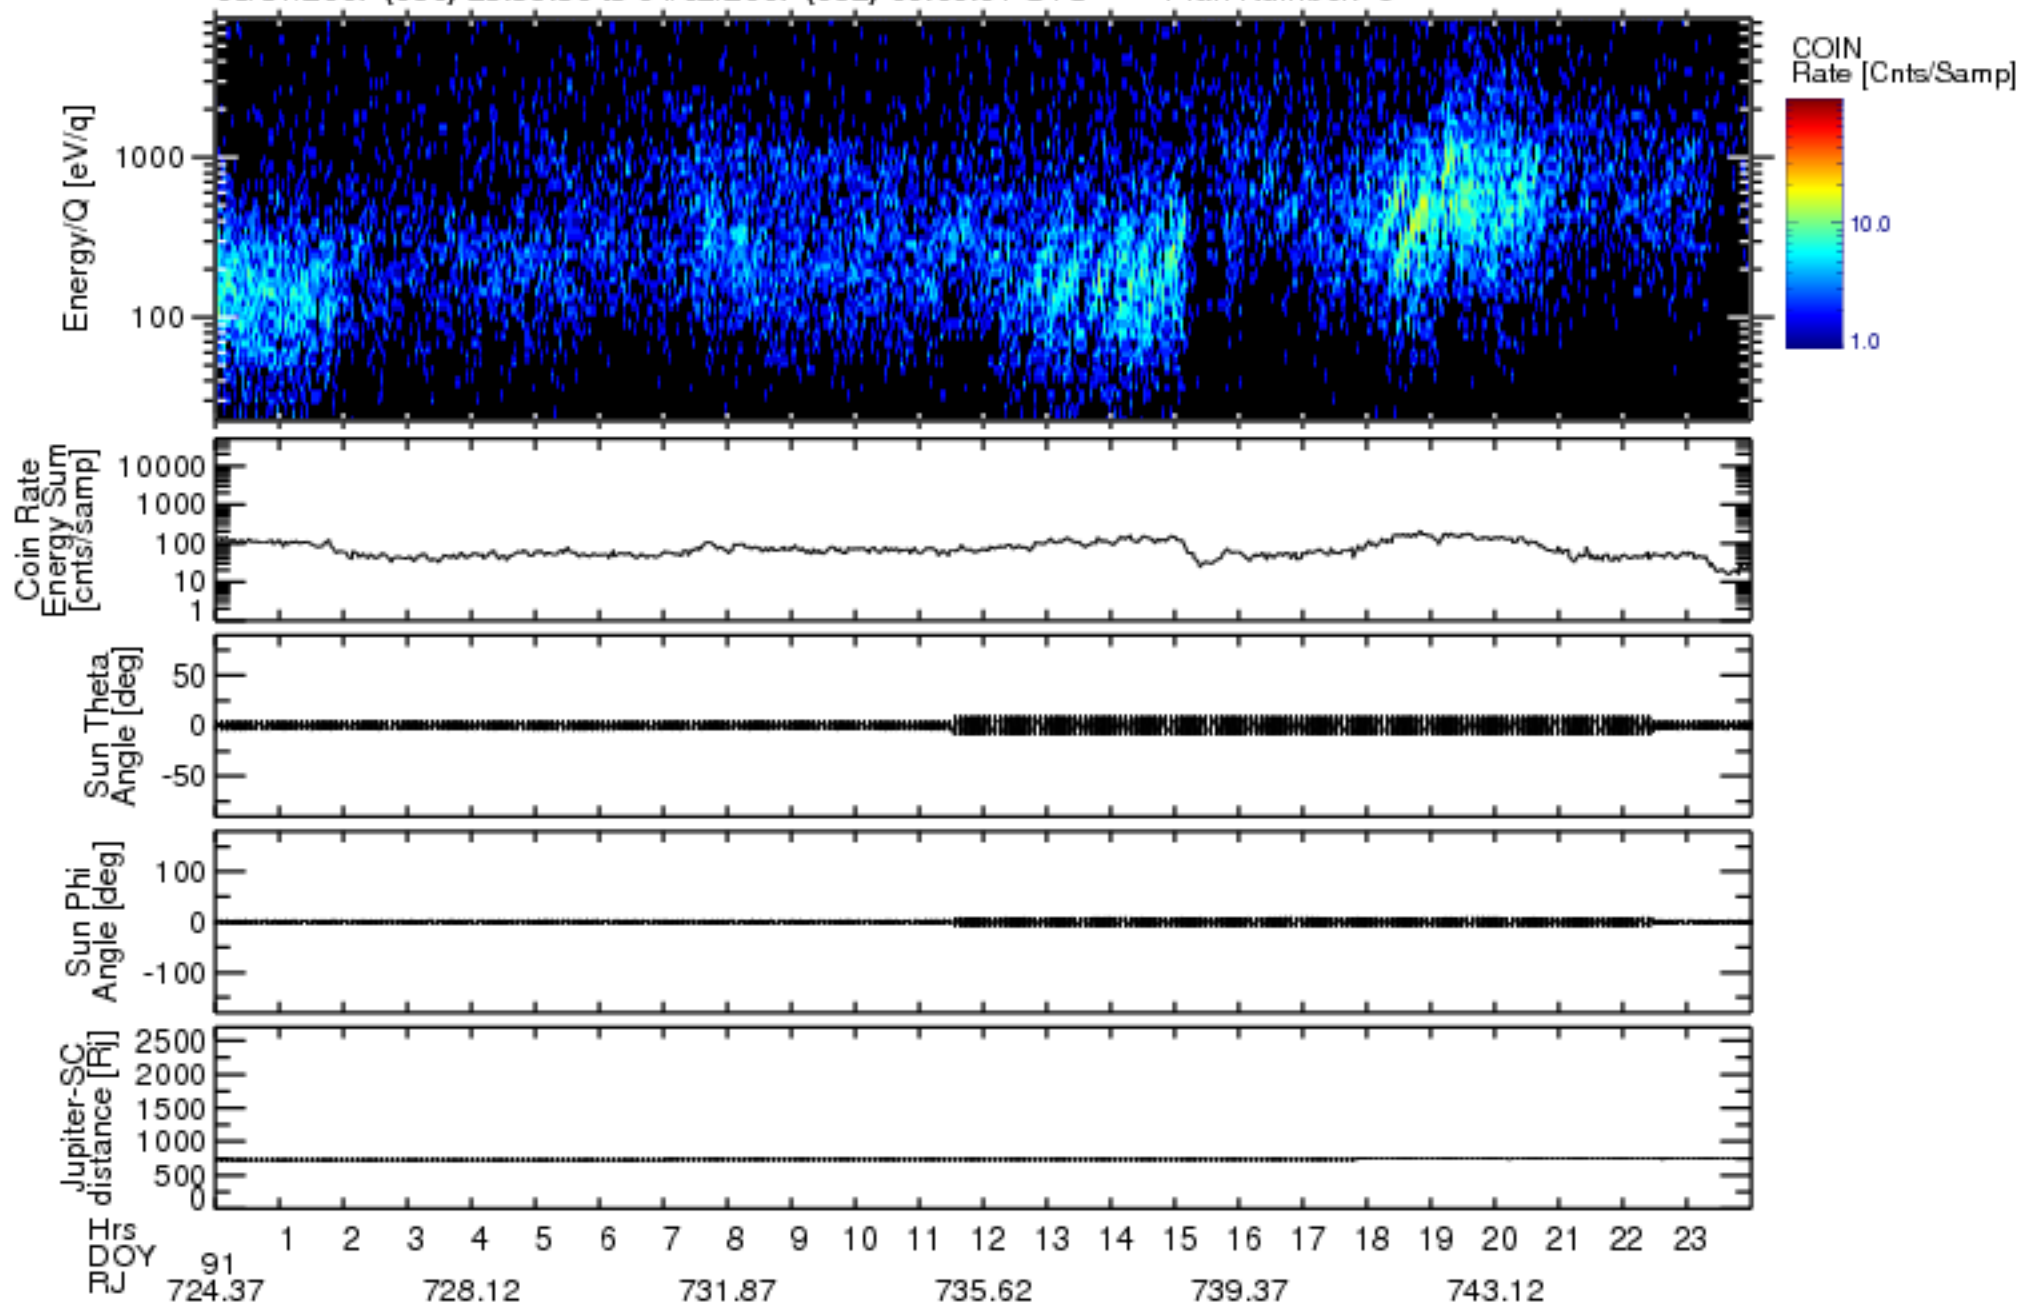

Solar Wind Around Pluto (SWAP) Data From New Horizons

03/31/2007 (090) 23:59:30 to 04/02/2007 (092) 00:00:01 UTC Plan Number: 5

Software Version: 2.3

Plot Created: Mon Jul 7 11:07:36 2008

Files: swa_0037152000_0x584_scL1.ftt to swa_0038102400_0x584_scL1.ftt

Files Created: 2008-06-26T17:41:47 to 2008-06-26T18:09:46