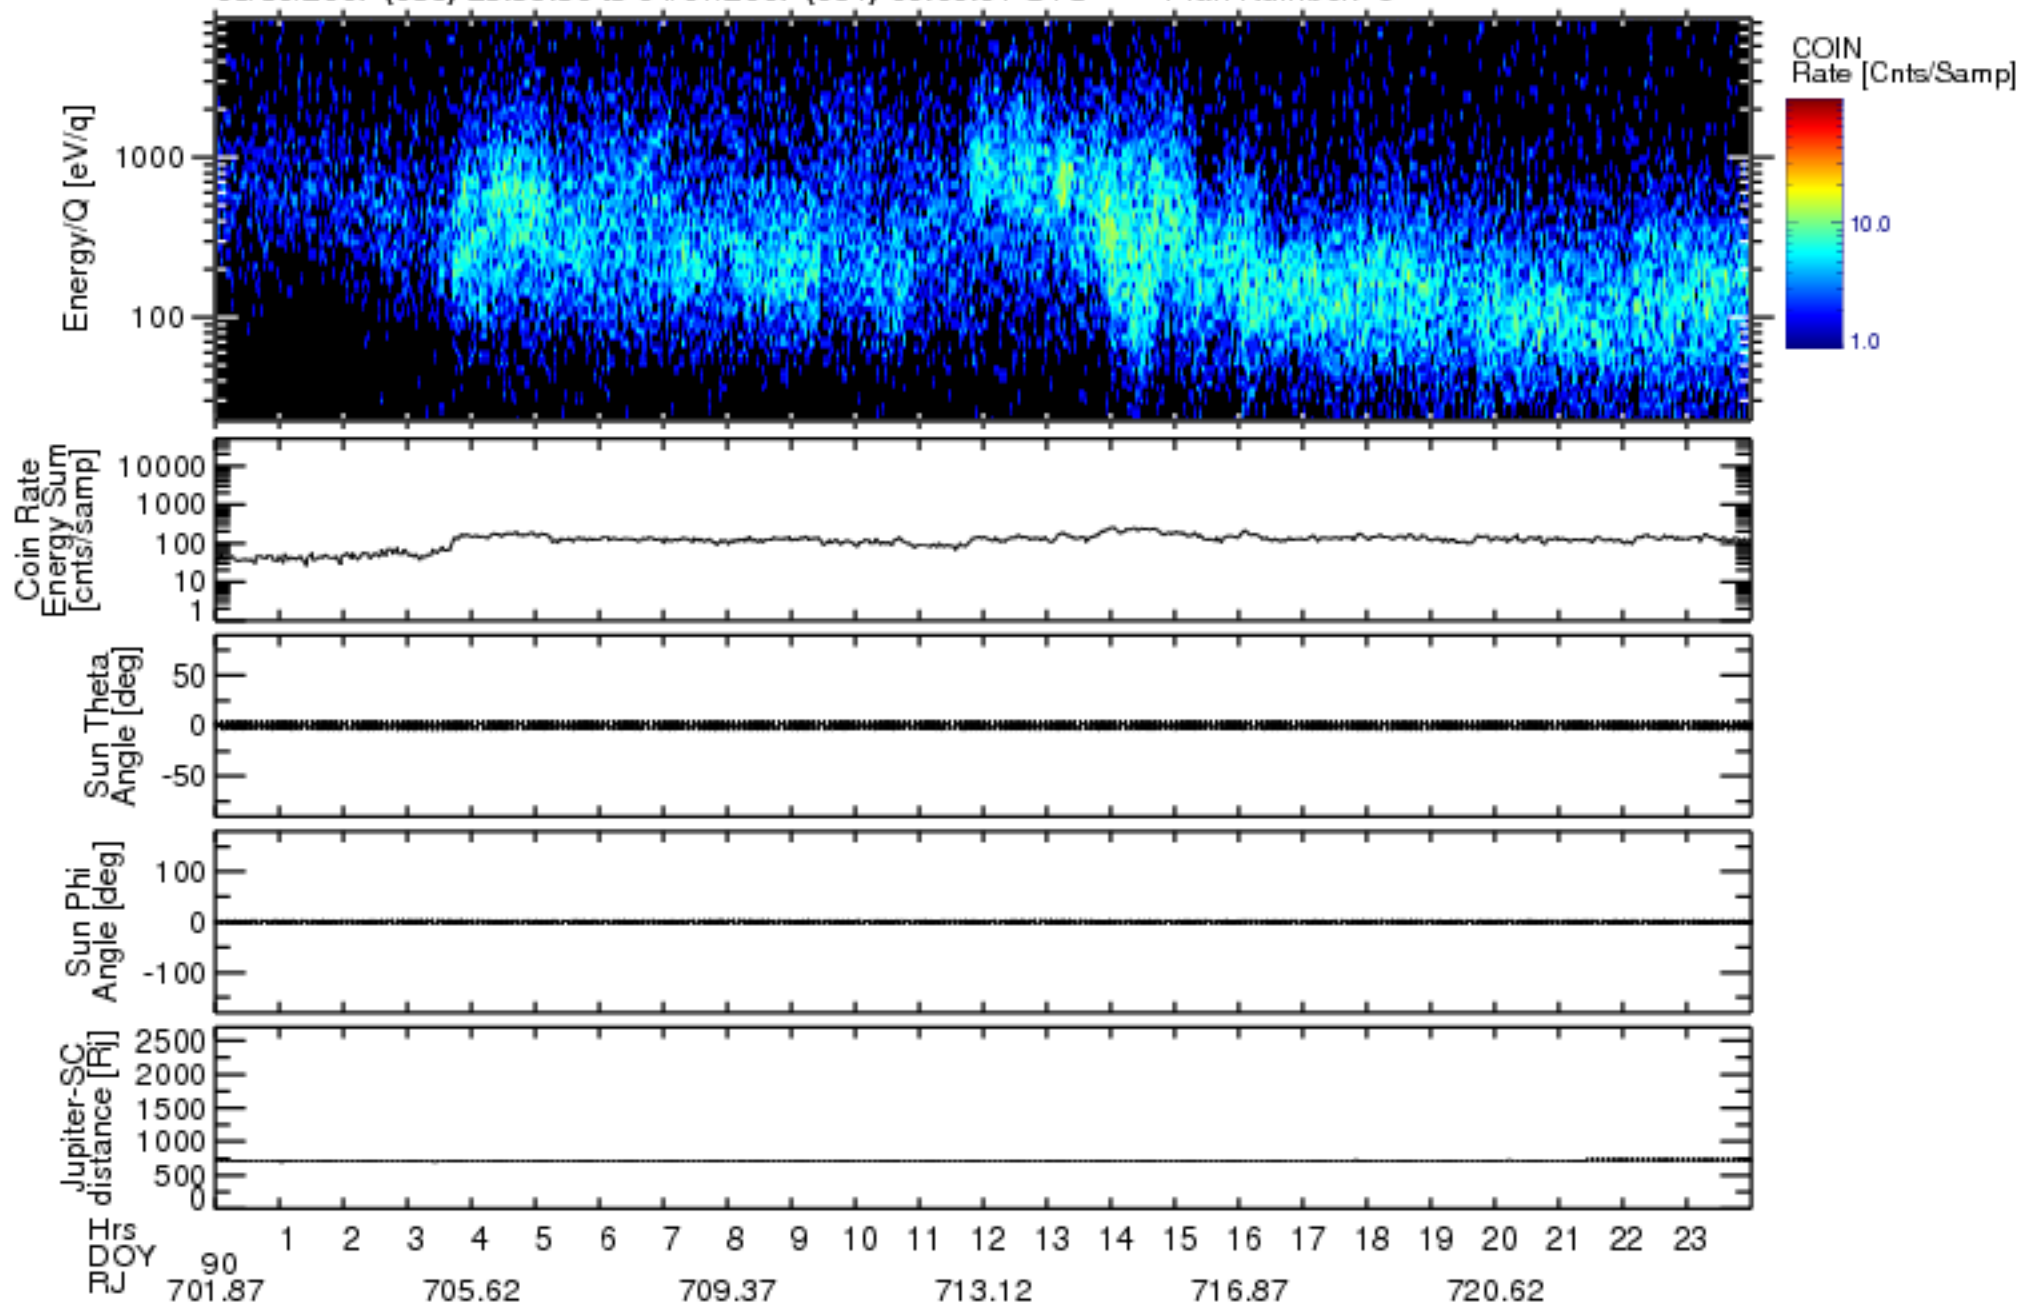

Solar Wind Around Pluto (SWAP) Data From New Horizons

03/30/2007 (089) 23:59:30 to 04/01/2007 (091) 00:00:01 UTC Plan Number: 5

Software Version: 2.3

Plot Created: Mon Jul 7 11:07:27 2008

Files: swa_0037152000_0x584_scL1.ftt to swa_0038102400_0x584_scL1.ftt

Files Created: 2008-06-26T17:41:47 to 2008-06-26T18:09:46