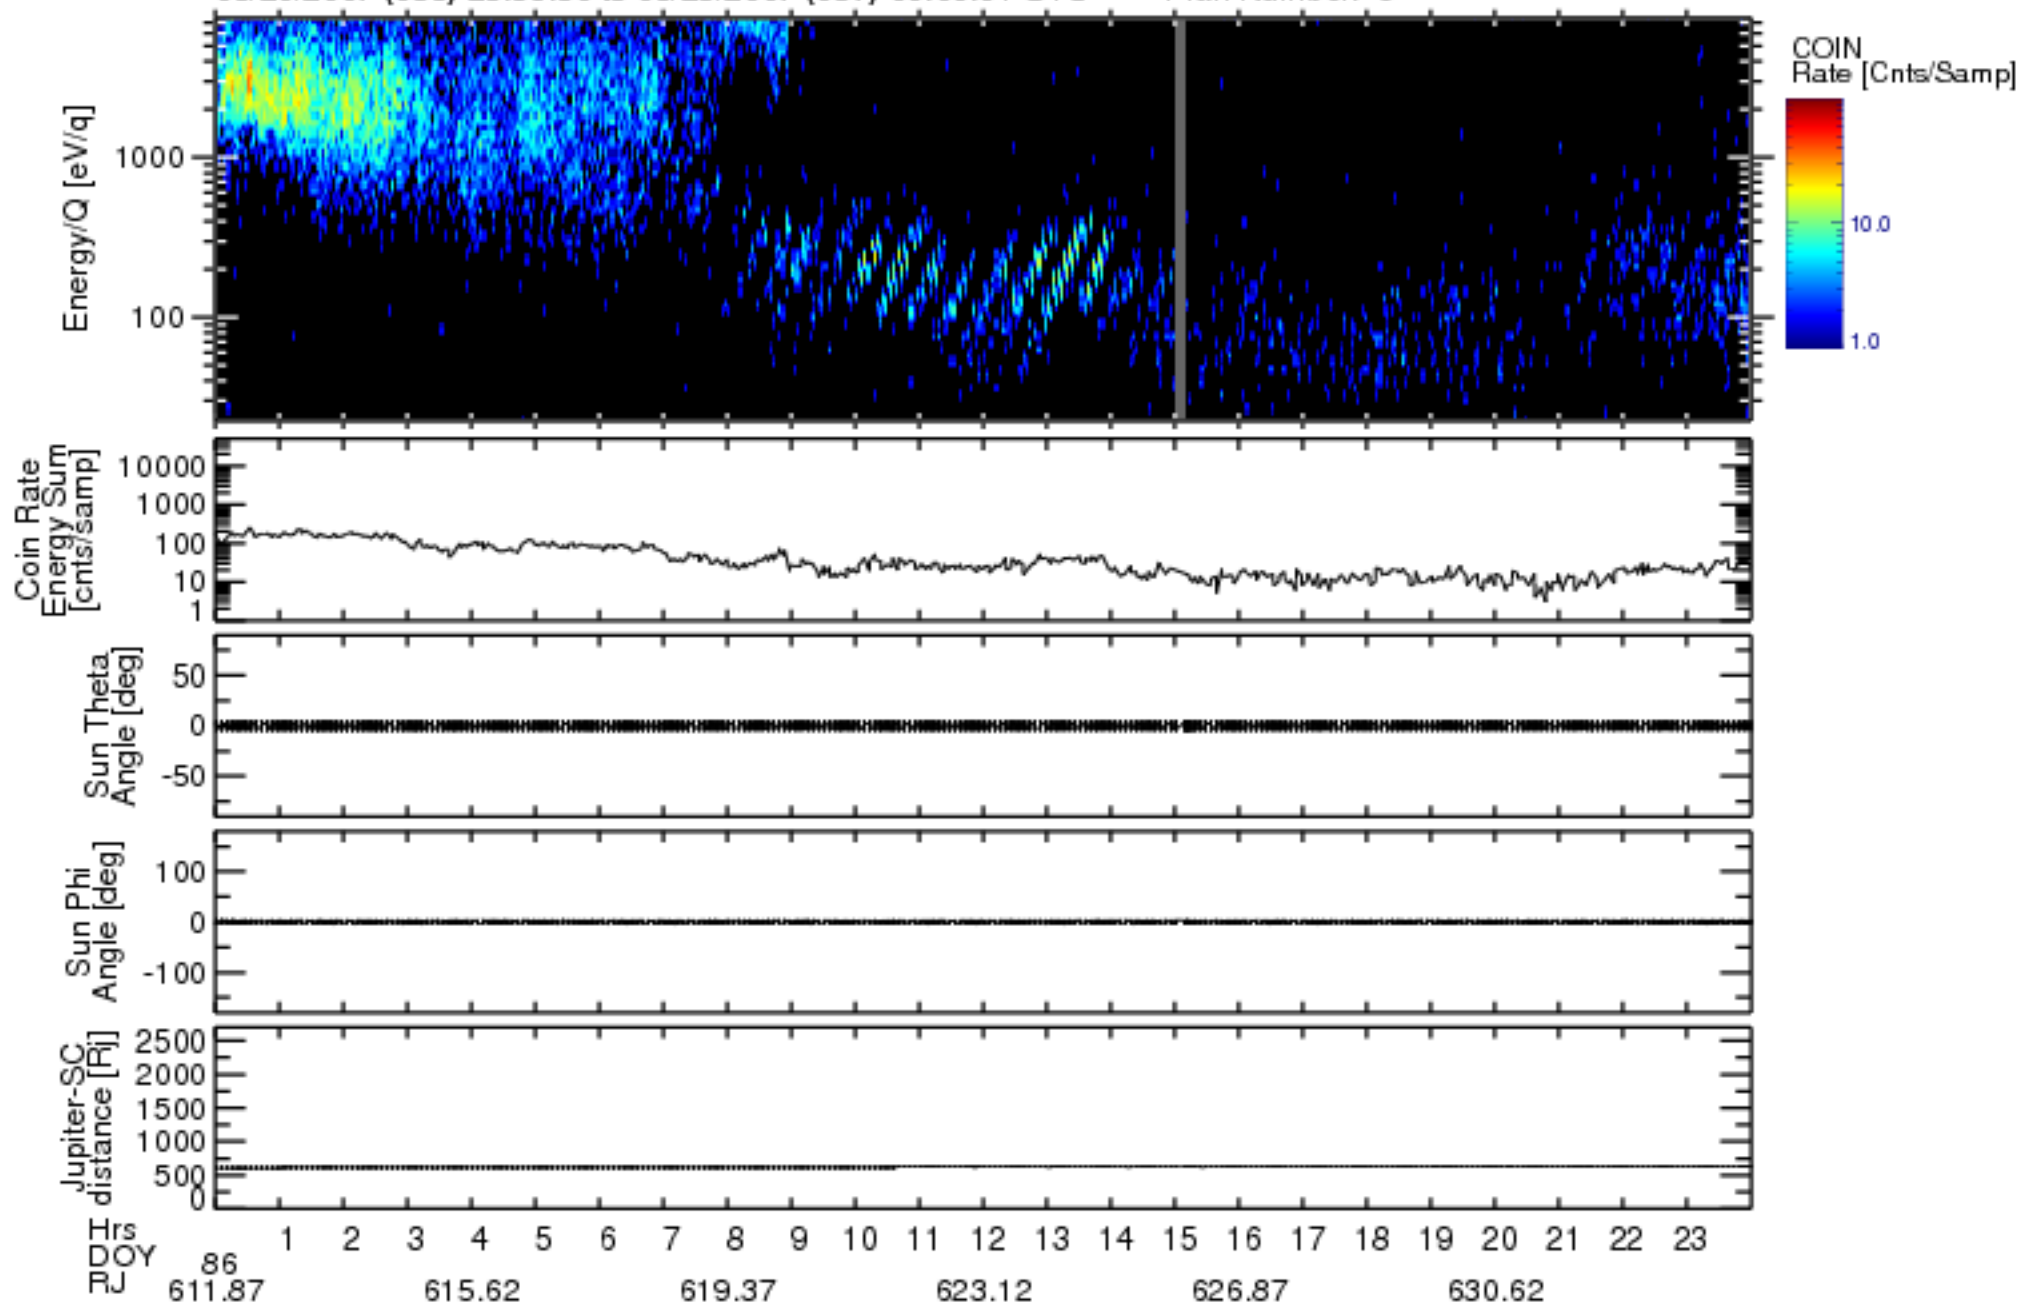

Solar Wind Around Pluto (SWAP) Data From New Horizons

03/26/2007 (085) 23:59:30 to 03/28/2007 (087) 00:00:01 UTC

Plan Number: 5

Software Version: 2.3

Plot Created: Mon Jul 7 11:06:56 2008

Files: swa_0037152000_0x584_scL1.flt to swa_0038102400_0x584_scL1.flt