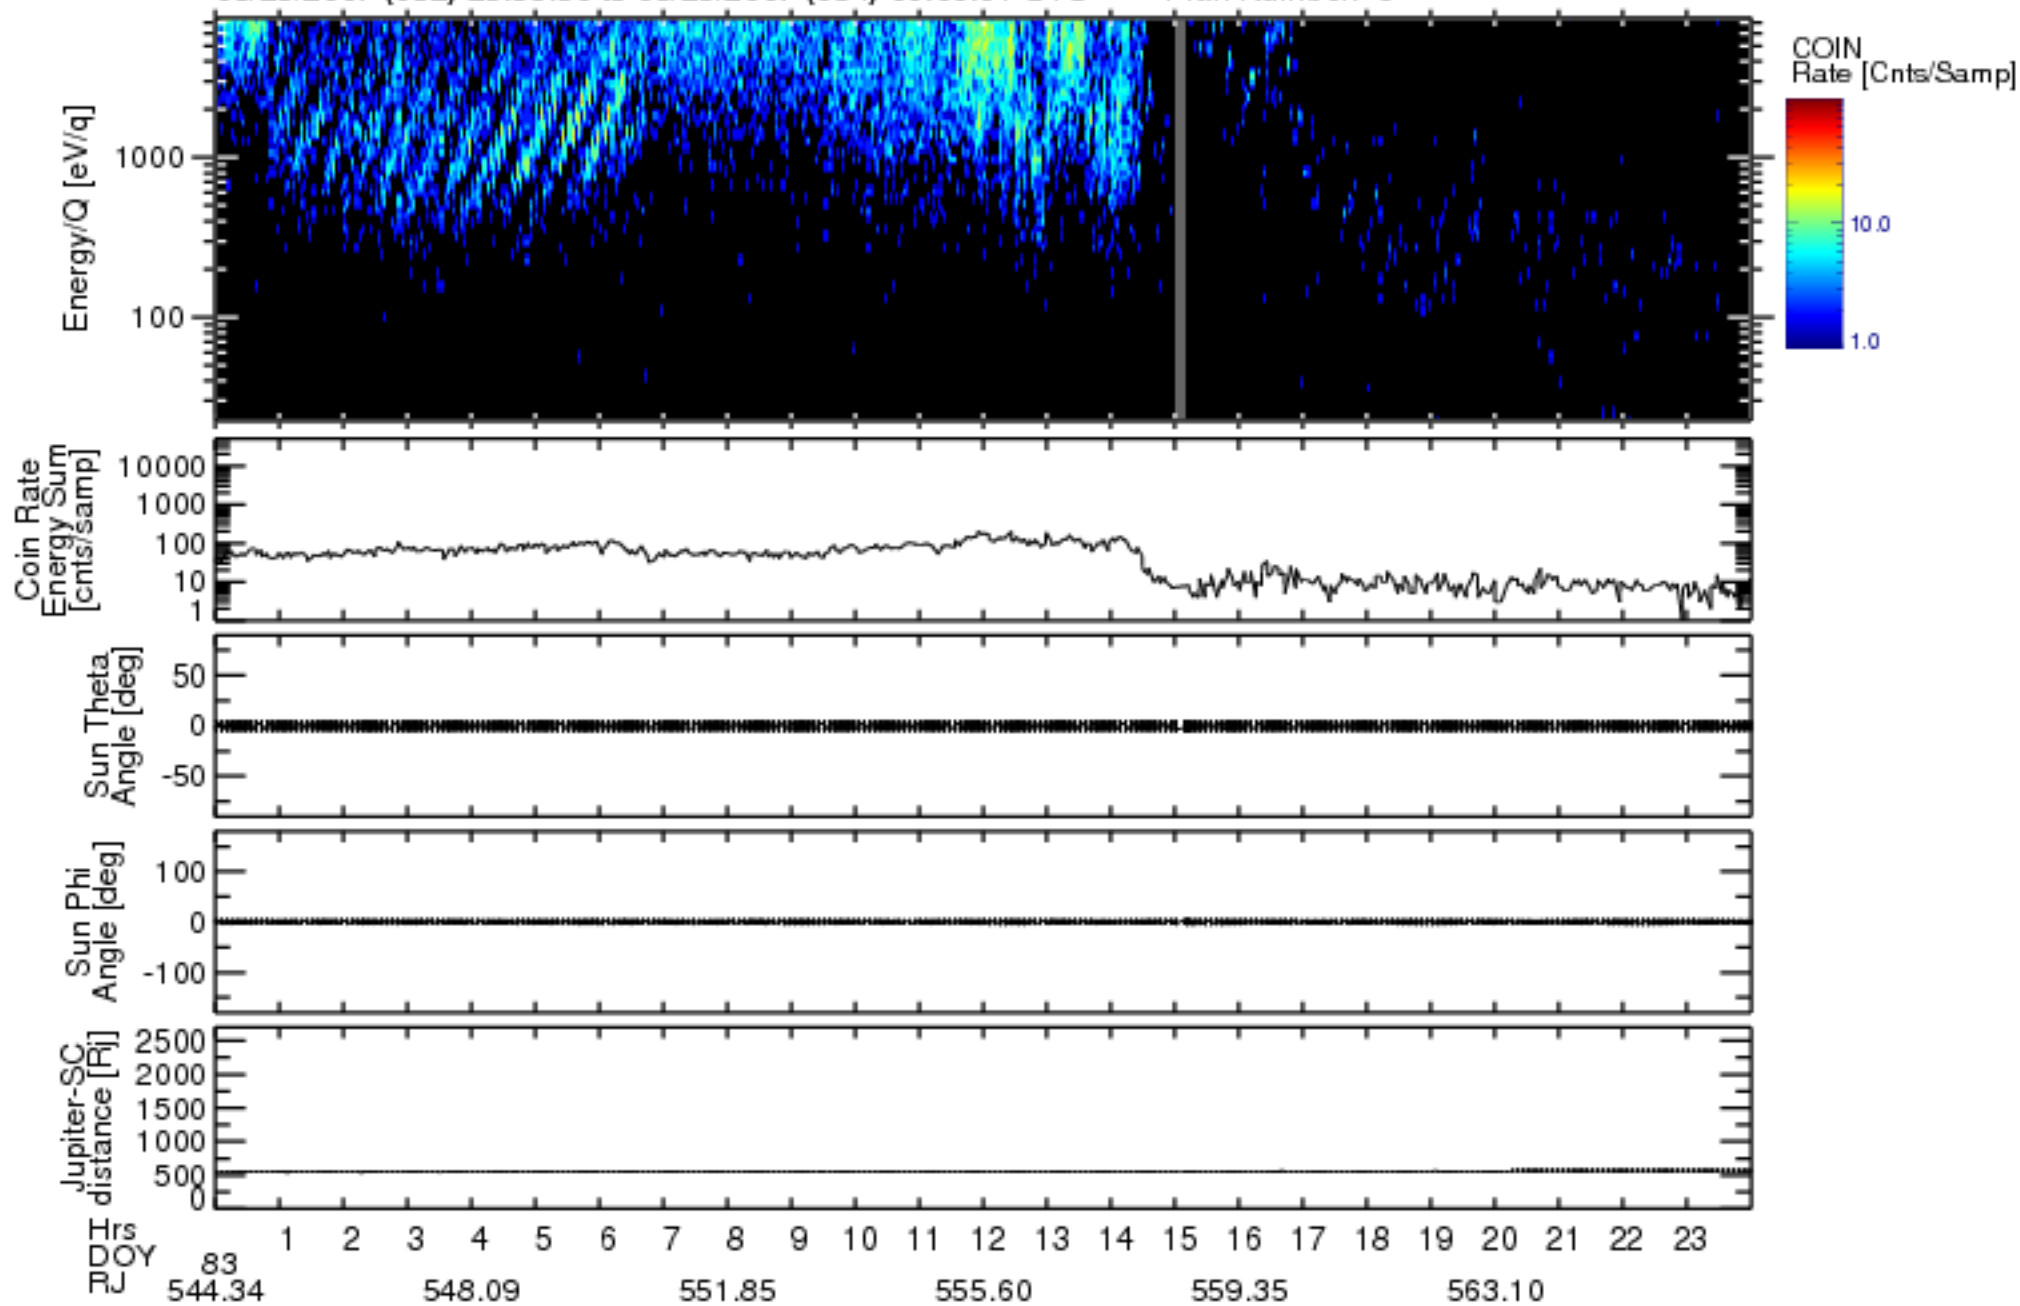

Solar Wind Around Pluto (SWAP) Data From New Horizons

03/23/2007 (082) 23:59:30 to 03/25/2007 (084) 00:00:01 UTC

Plan Number: 5

Software Version: 2.3

Plot Created: Mon Jul 7 11:05:18 2008

Files: swa\_0035942400\_0x584\_scL1.ftt to swa\_0037238400\_0x584\_scL1.ftt