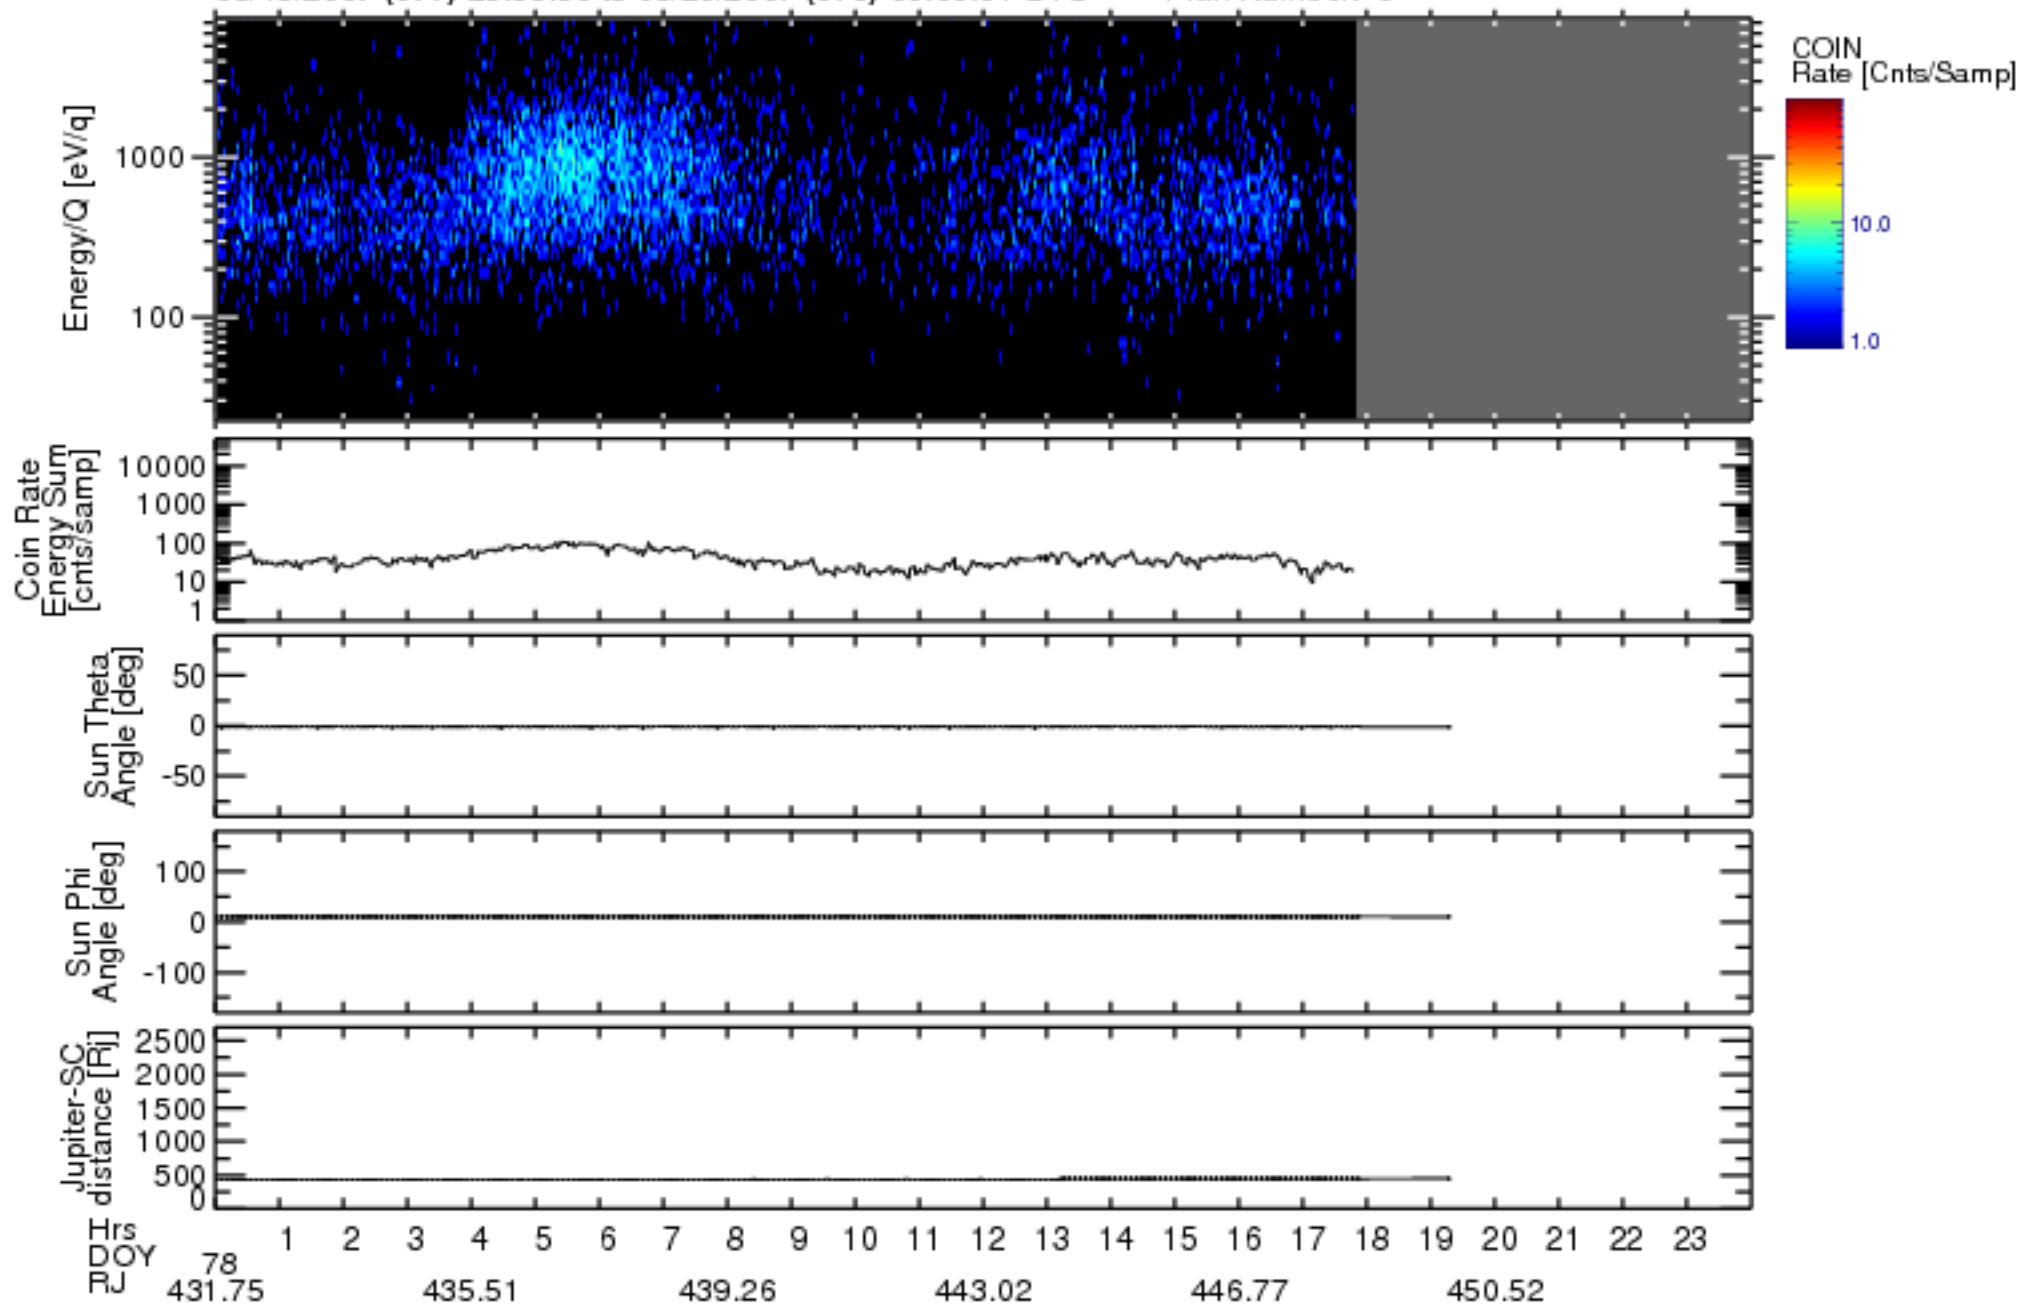

Solar Wind Around Pluto (SWAP) Data From New Horizons

03/18/2007 (077) 23:59:30 to 03/20/2007 (079) 00:00:01 UTC Plan Number: 5

Software Version: 2.3

Plot Created: Mon Jul 7 11:05:05 2008

Files: swa_0035942400_0x584_scL1.ftt to swa_0037238400_0x584_scL1.ftt