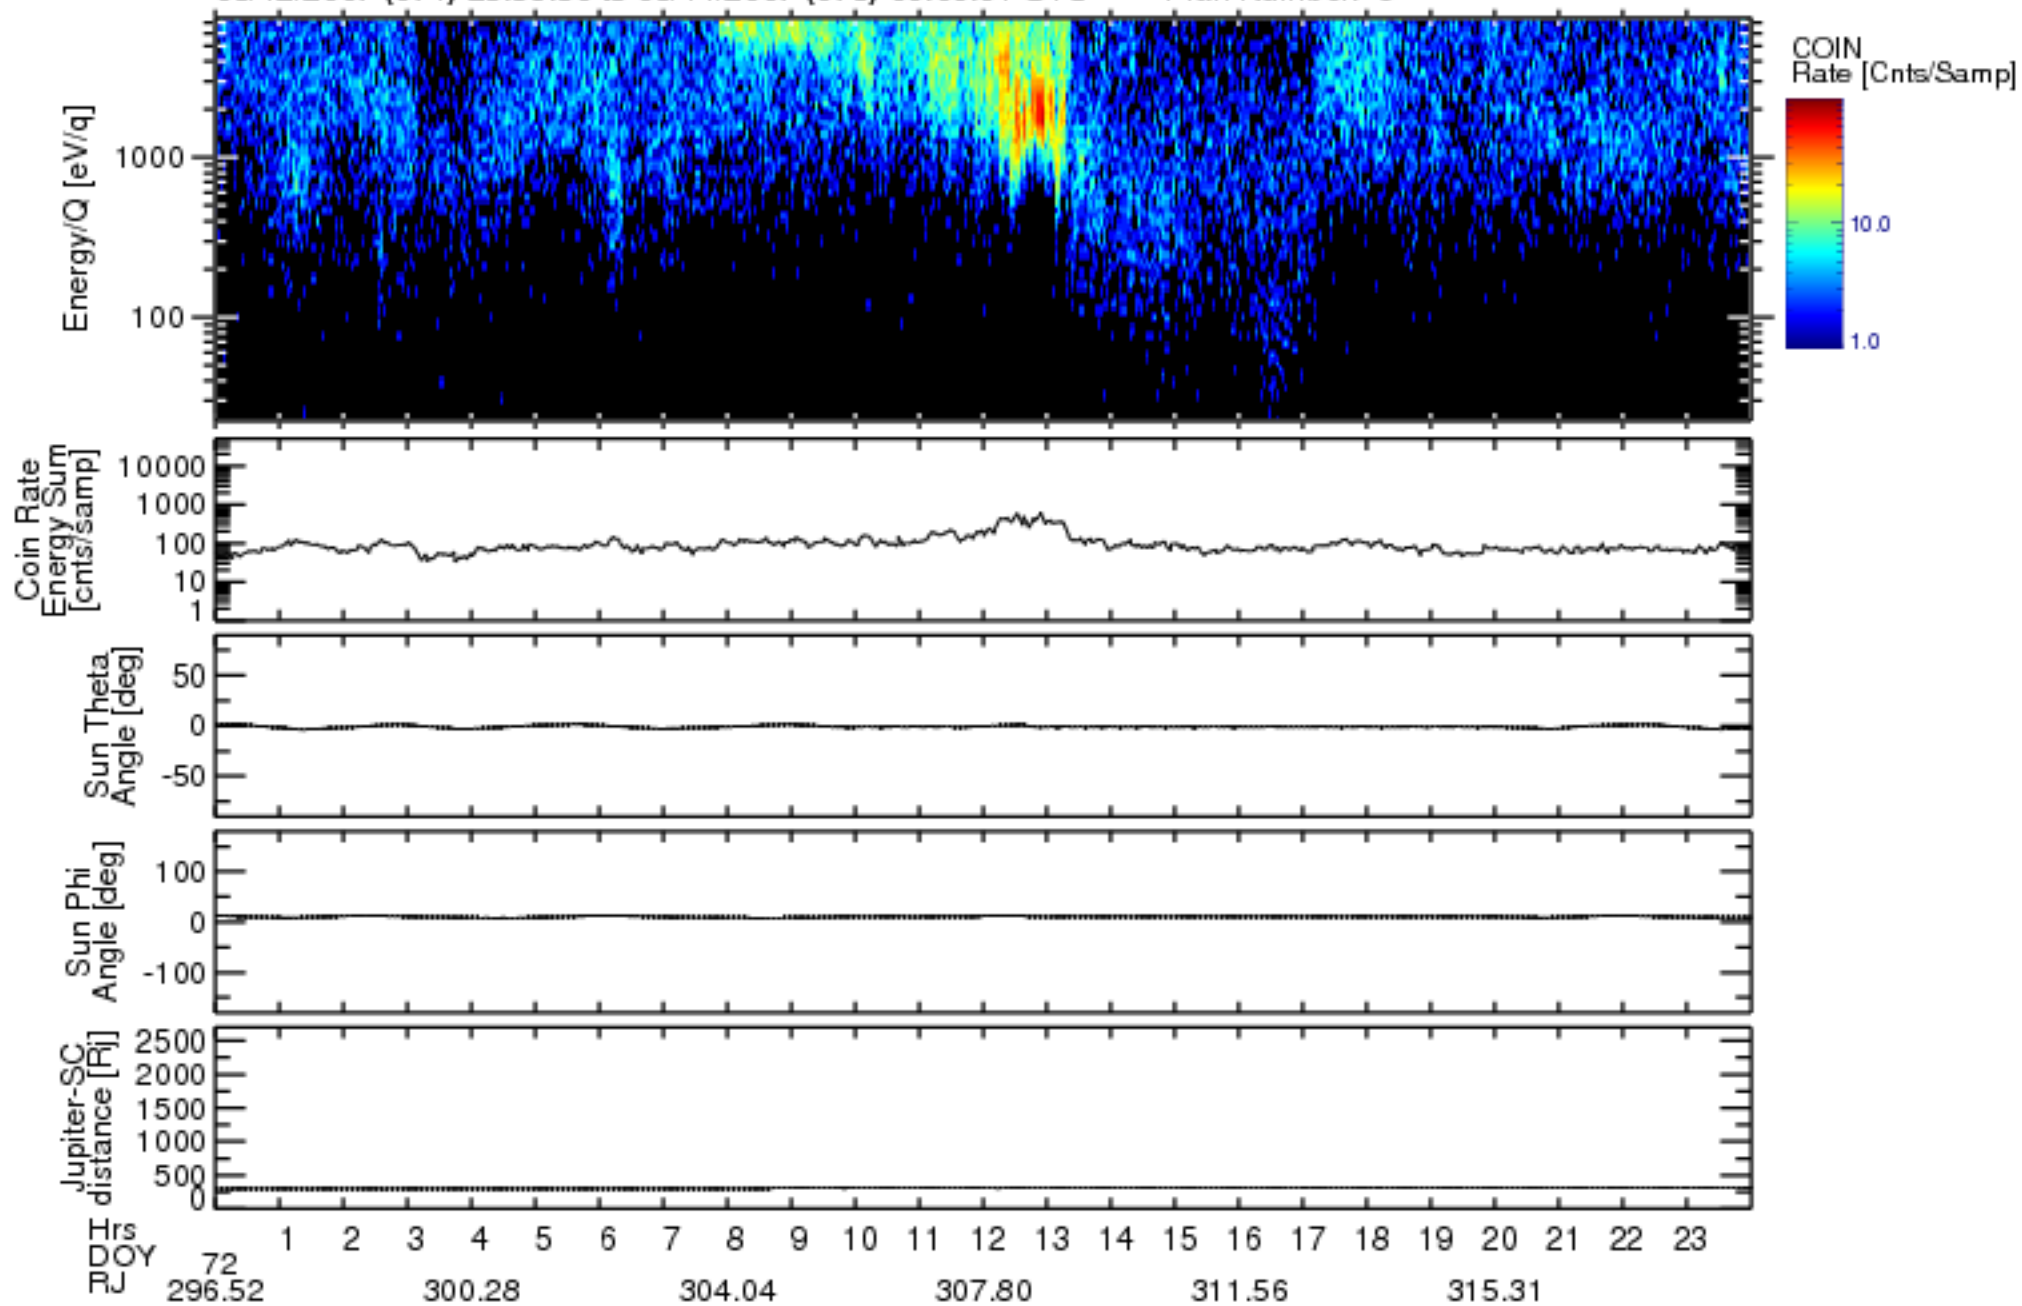

Solar Wind Around Pluto (SWAP) Data From New Horizons

03/12/2007 (071) 23:59:30 to 03/14/2007 (073) 00:00:01 UTC Plan Number: 5

Software Version: 2.3

Plot Created: Mon Jul 7 11:03:27 2008

Files: swa\_0035510400\_0x584\_scL1.ftt to swa\_0036522048\_0x584\_scL1.ftt