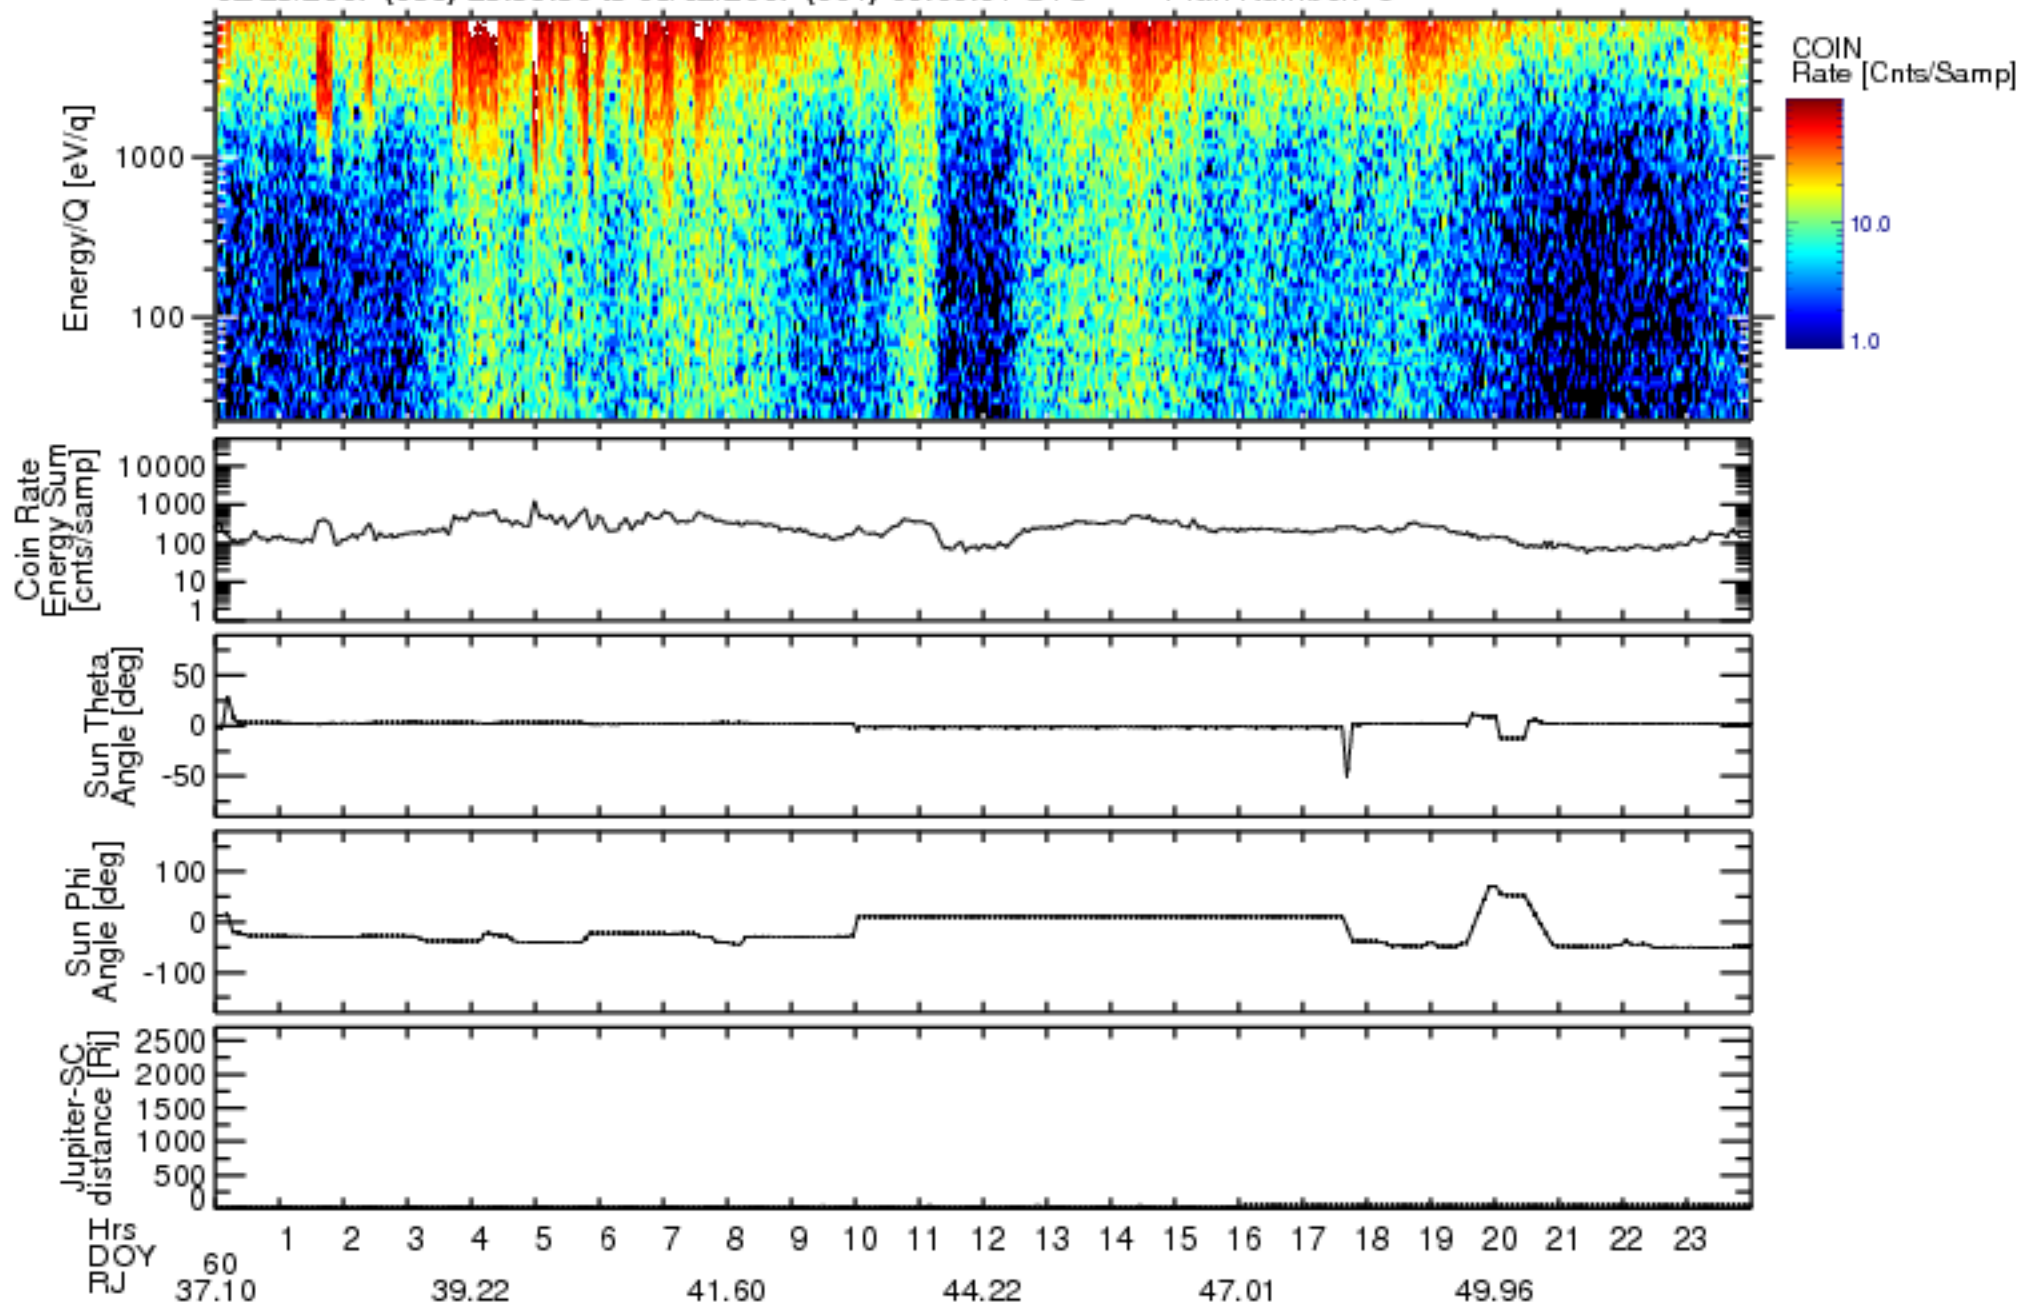

Solar Wind Around Pluto (SWAP) Data From New Horizons
02/28/2007 (059) 23:59:30 to 03/02/2007 (061) 00:00:01 UTC Plan Number: 5

Software Version: 2.3

Plot Created: Mon Jul 7 11:00:24 2008

Files: swa_0034646400_0x584_scL1.ftt to swa_0035510400_0x584_scL1.ftt