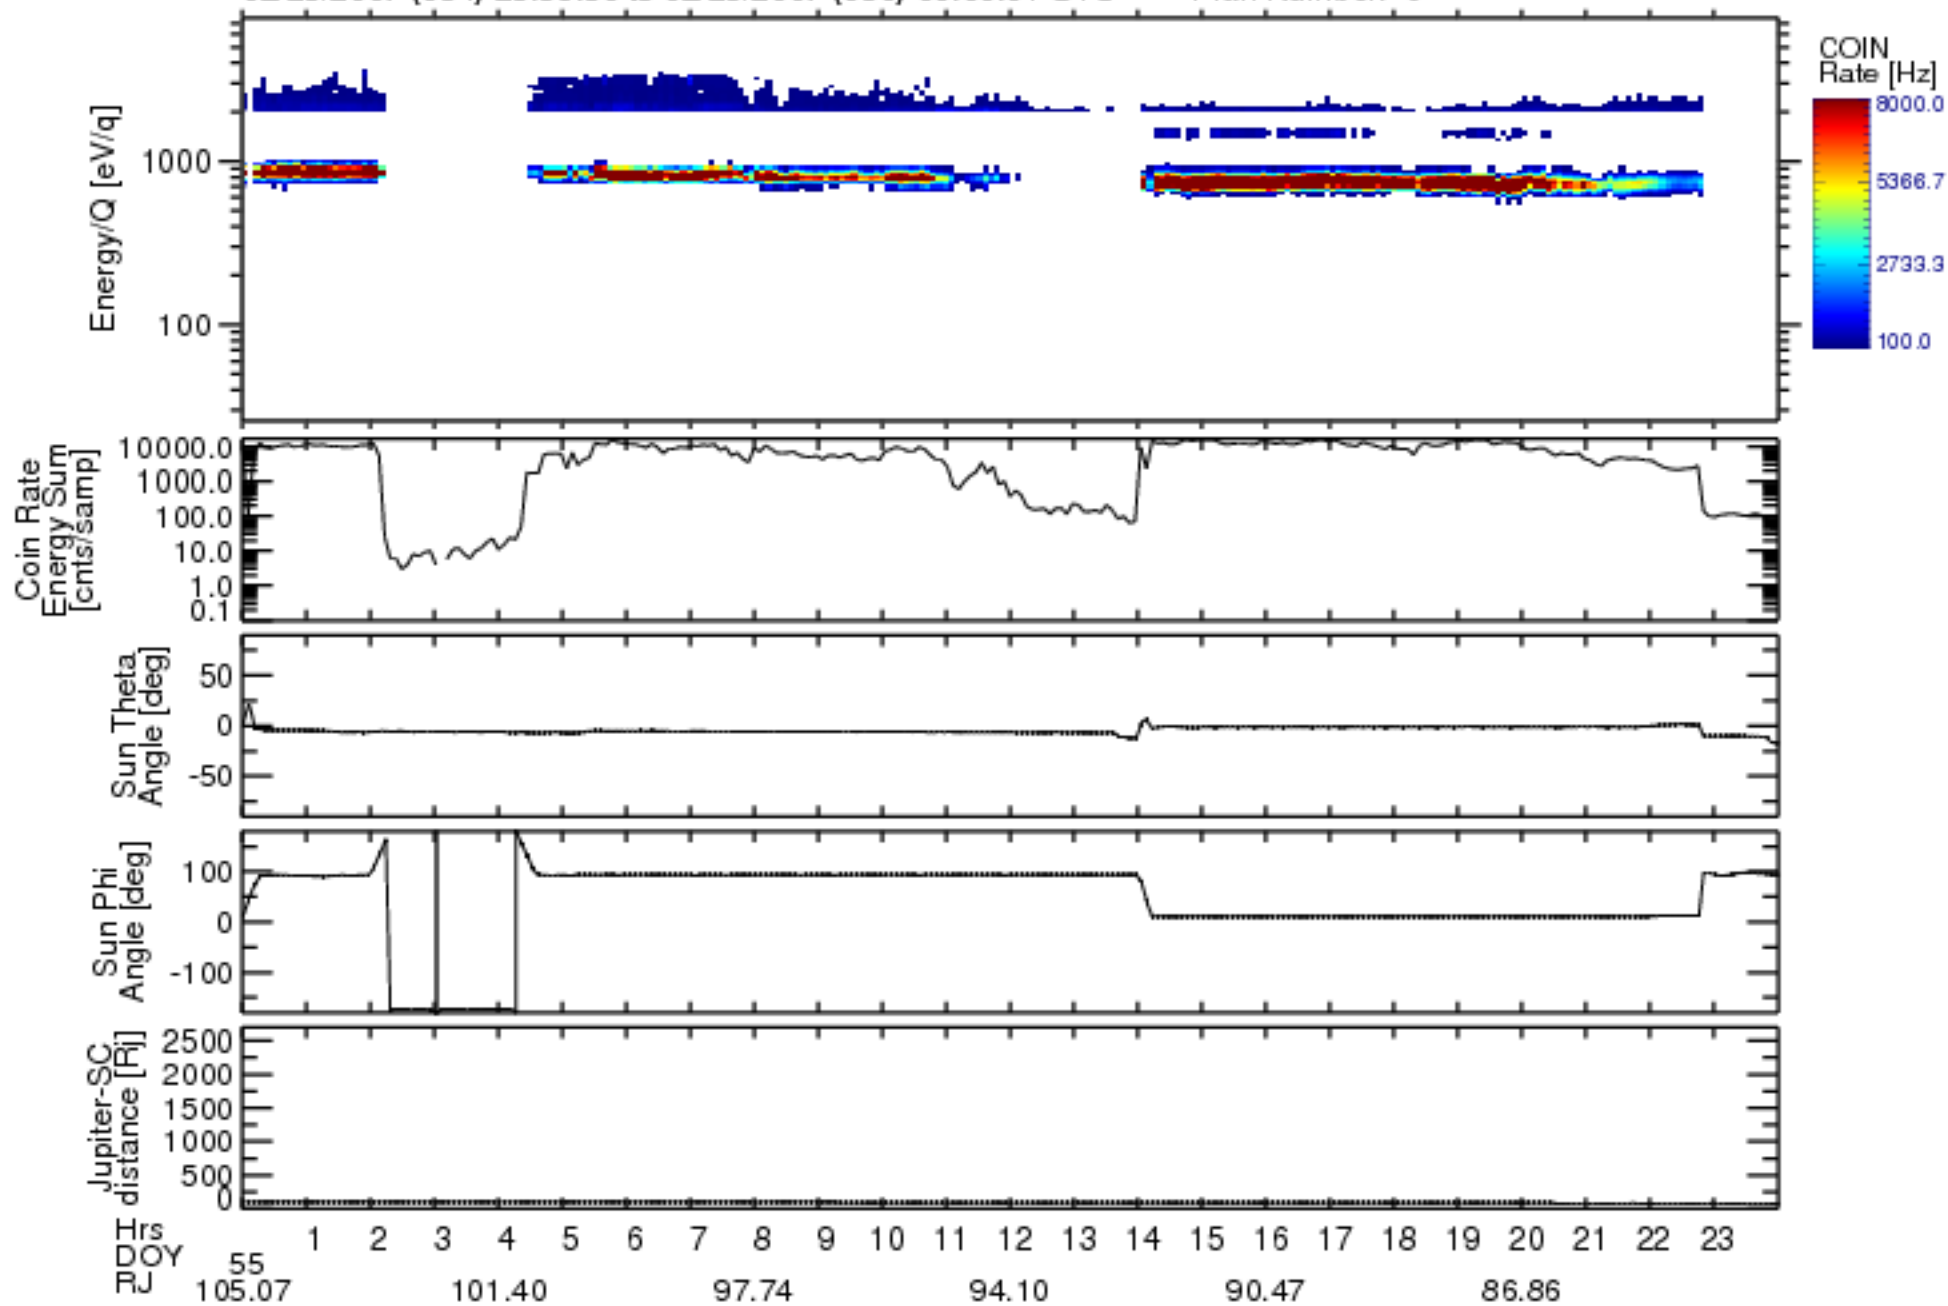

Solar Wind Around Pluto (SWAP) Data From New Horizons

02/23/2007 (054) 23:59:30 to 02/25/2007 (056) 00:00:01 UTC Plan Number: 0

Software Version: 2.3

Plot Created: Mon Jul 7 10:57:22 2008

Files: swa_0033871936_0x584_scL1.ftt to swa_0034732800_0x584_scL1.ftt

Files Created: 2008-06-26T16:27:45 to 2008-06-26T16:41:37