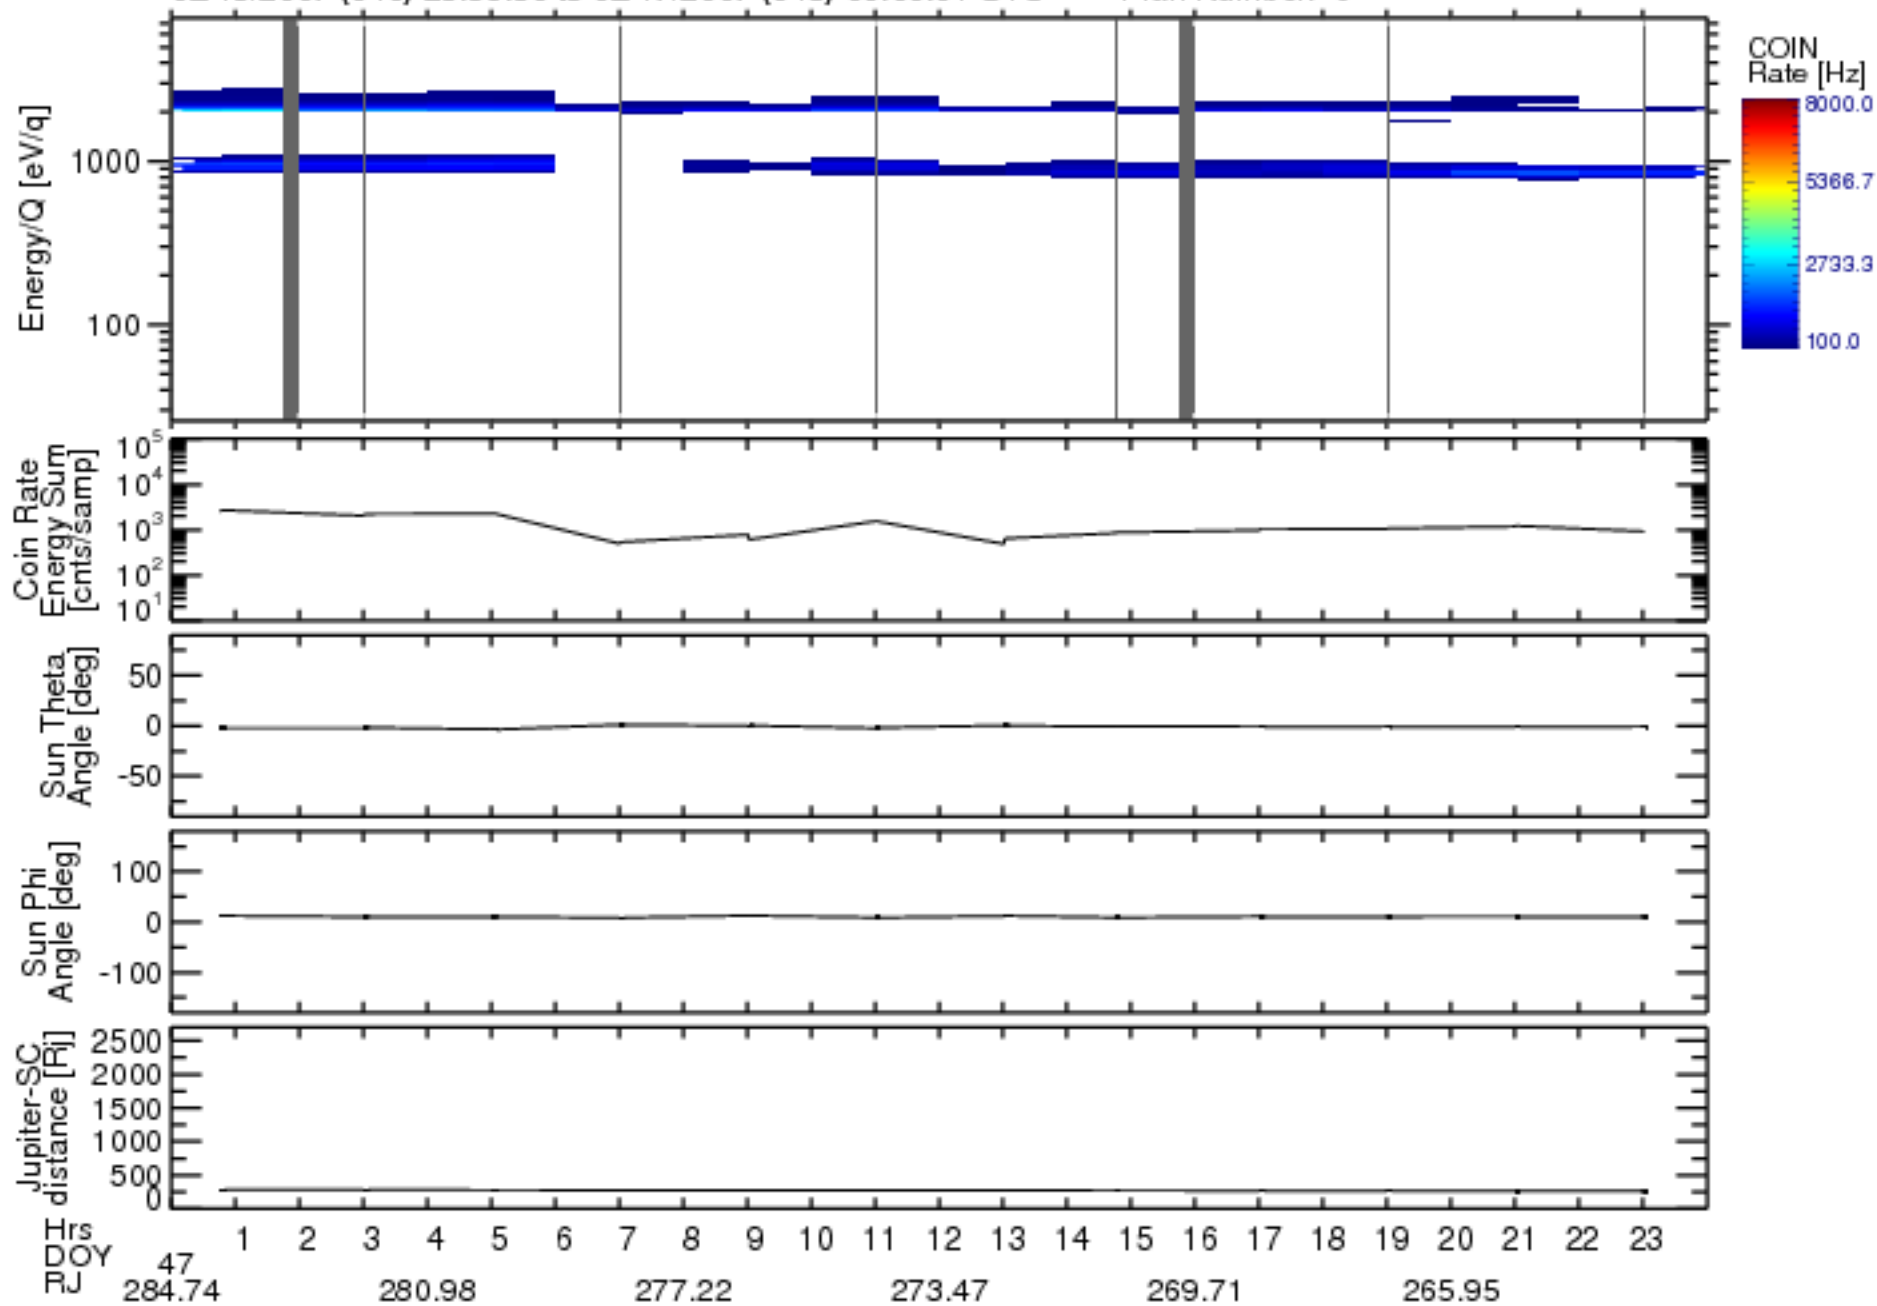

Solar Wind Around Pluto (SWAP) Data From New Horizons

02/15/2007 (046) 23:59:30 to 02/17/2007 (048) 00:00:01 UTC Plan Number: 0

Software Version: 2.3

Plot Created: Mon Jul 7 10:56:55 2008

Files: swa\_0033871936\_0x584\_scL\_1.ftt to swa\_0034732800\_0x584\_scL\_1.ftt