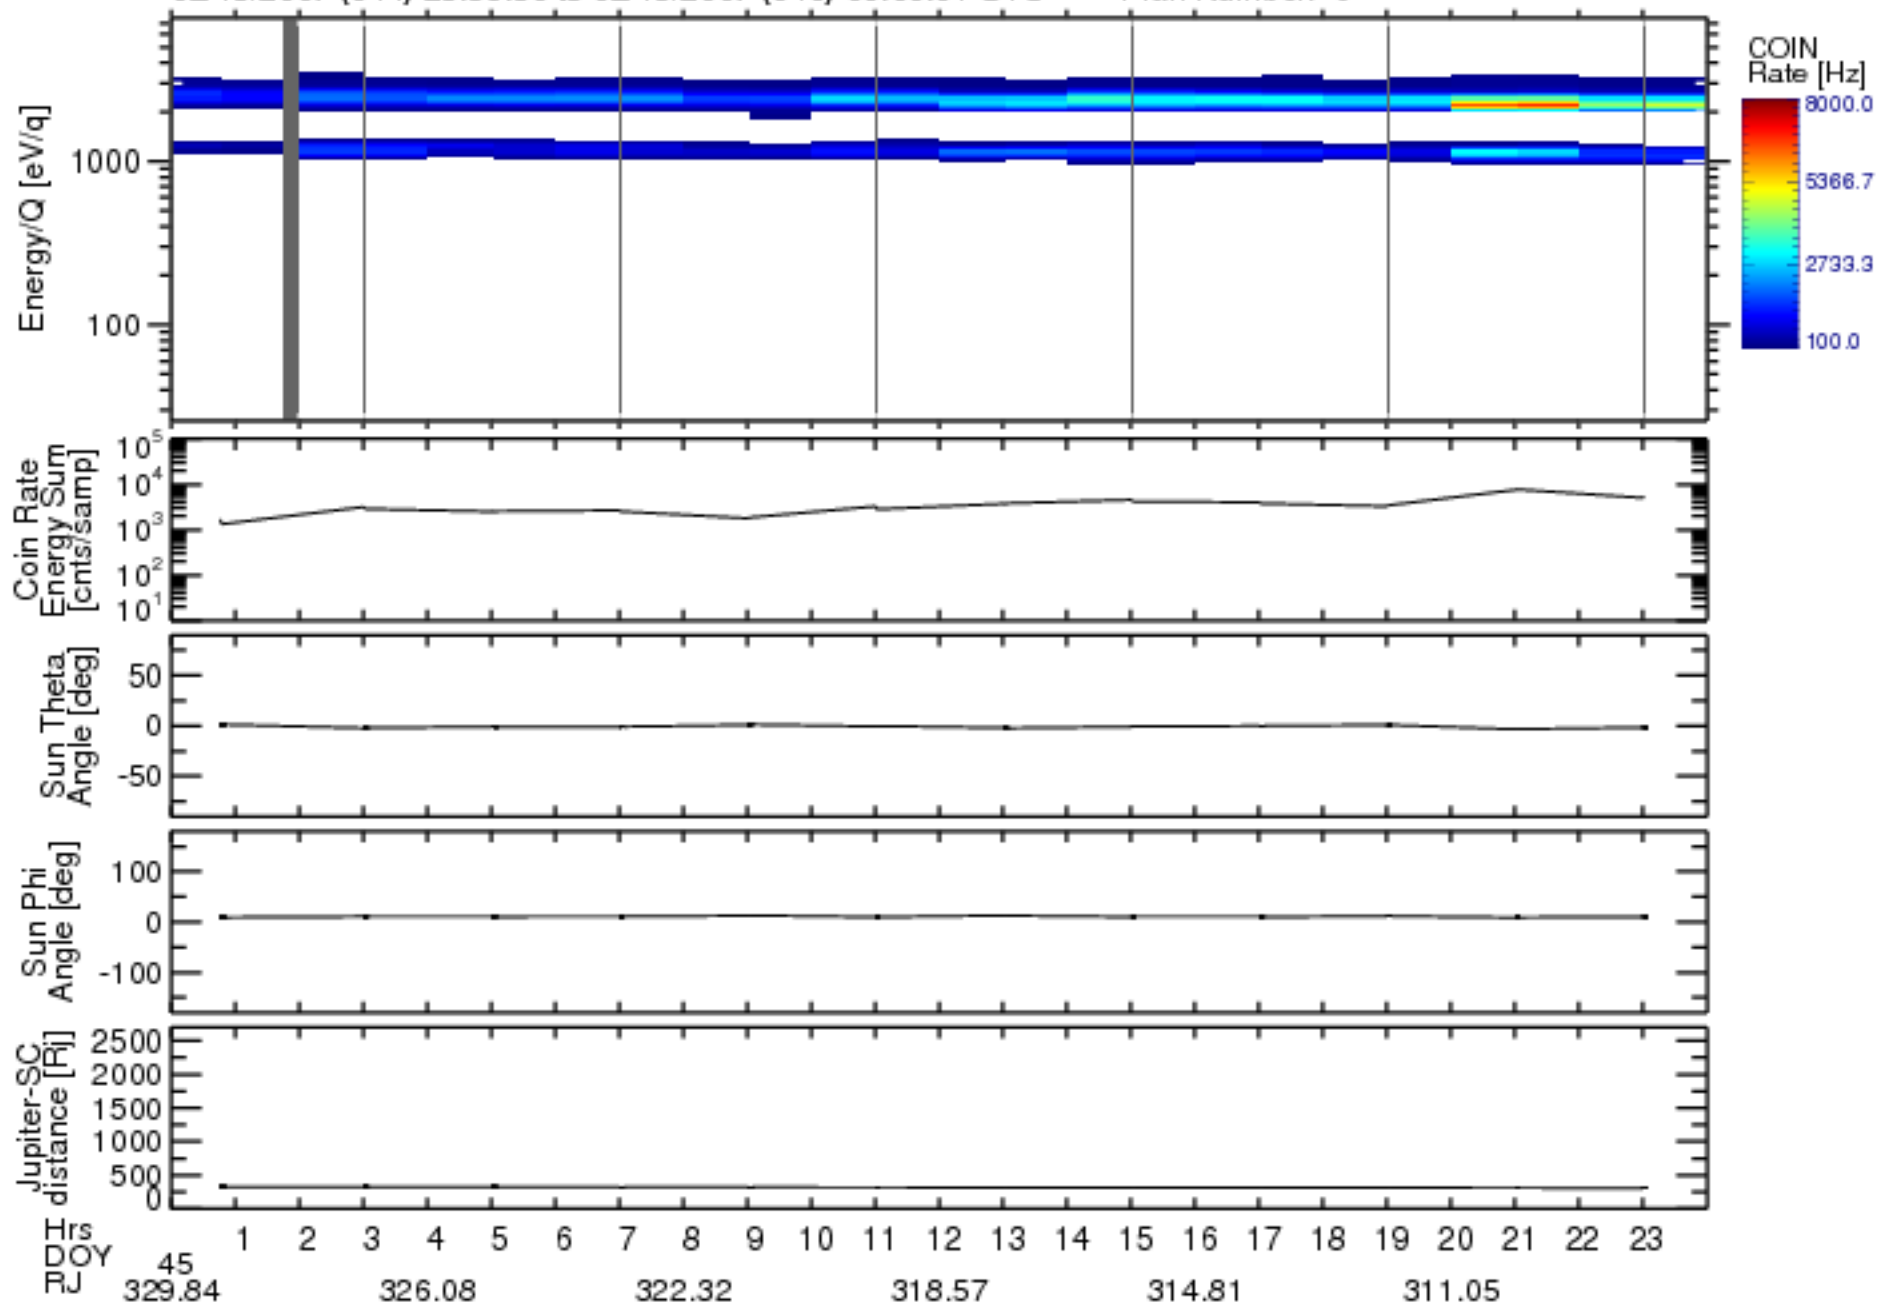

Solar Wind Around Pluto (SWAP) Data From New Horizons

02/13/2007 (044) 23:59:30 to 02/15/2007 (046) 00:00:01 UTC Plan Number: 0

Software Version: 2.3

Plot Created: Mon Jul 7 10:56:05 2008

Files: swa_0033007936_0x584_scL1.ftt to swa_0033871936_0x584_scL1.ftt

Files Created: 2008-06-26T16:22:32 to 2008-06-26T16:27:45