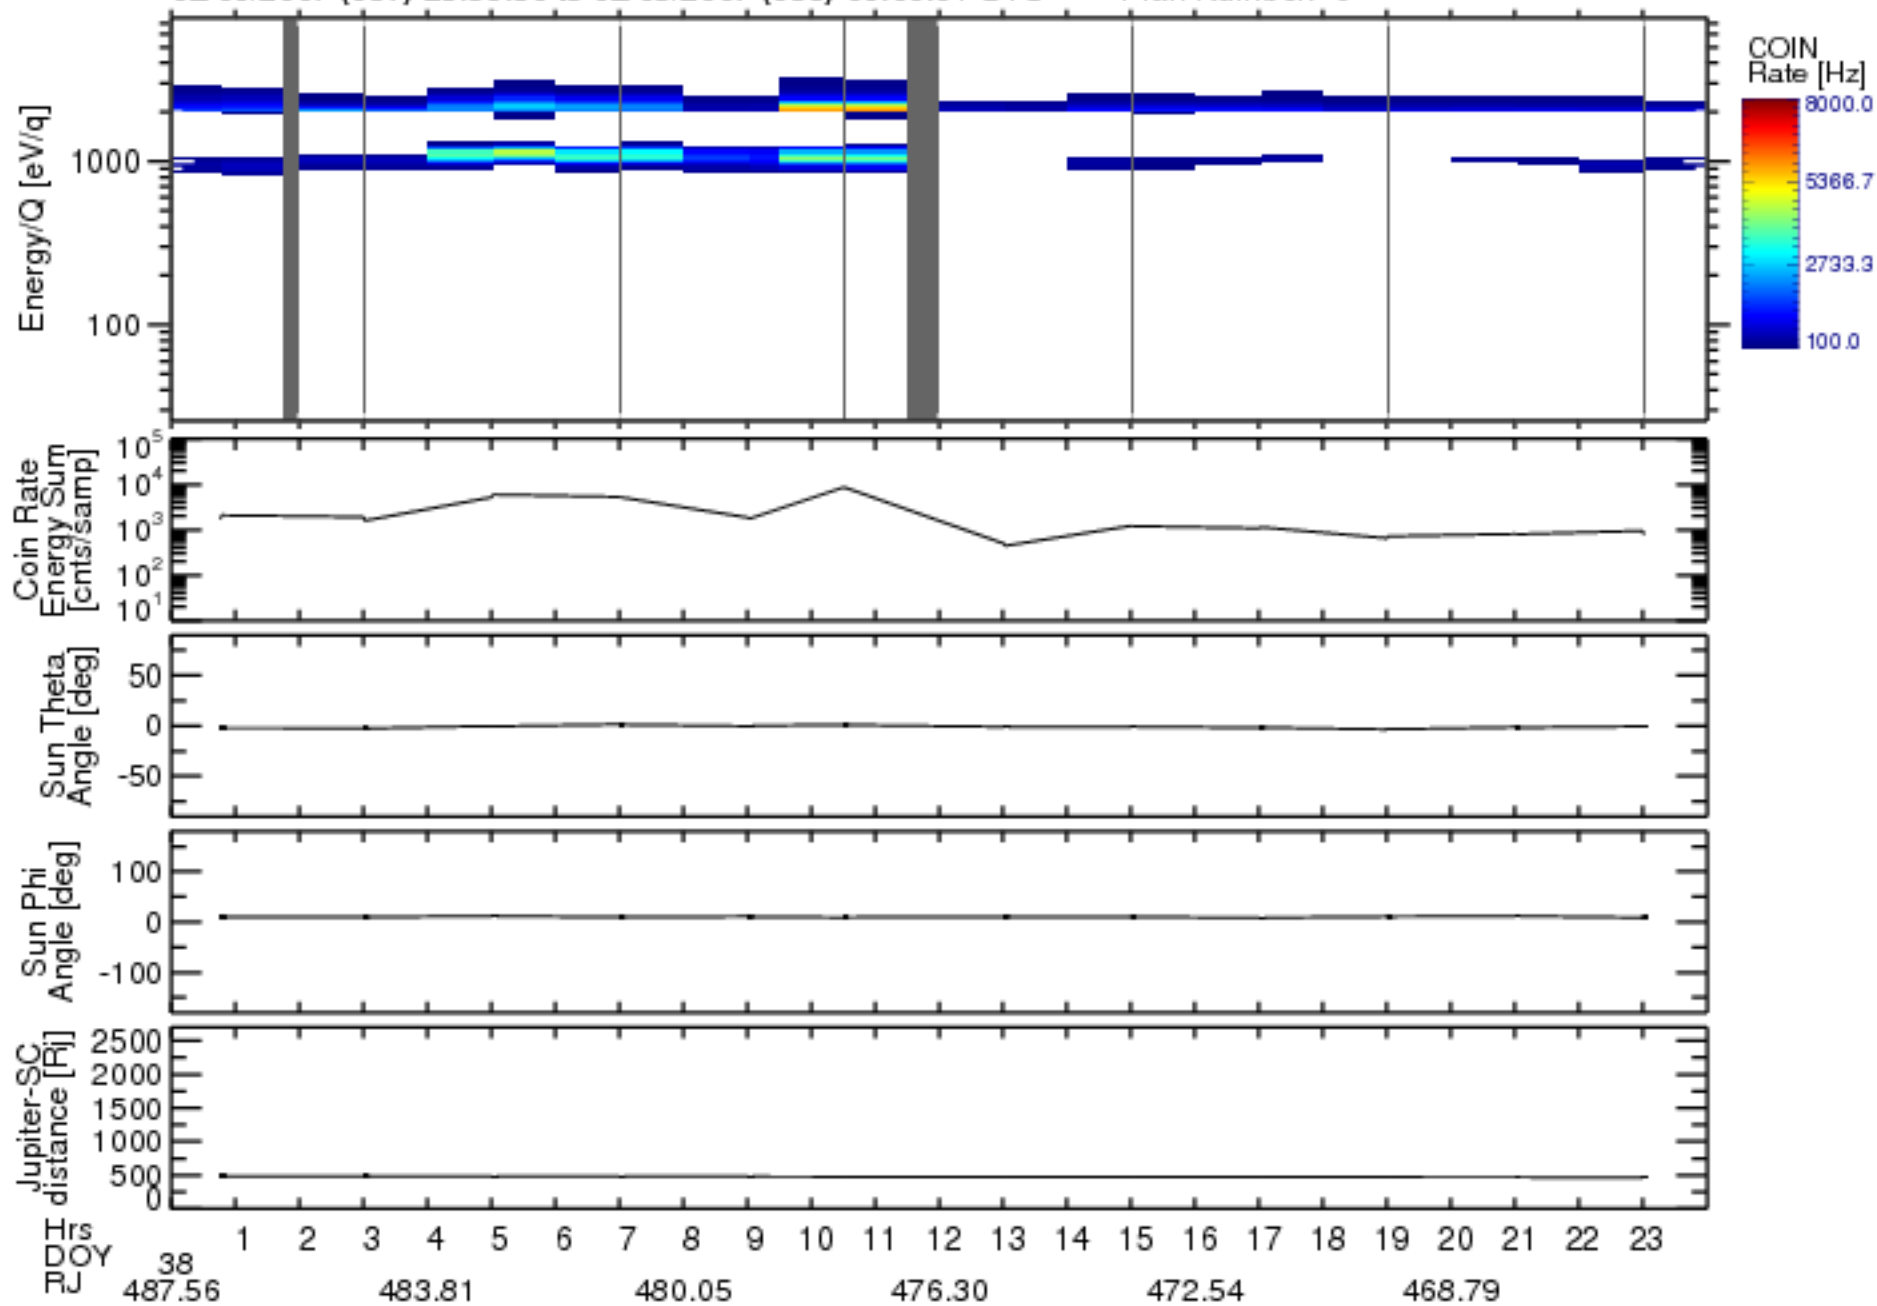

Solar Wind Around Pluto (SWAP) Data From New Horizons

02/06/2007 (037) 23:59:30 to 02/08/2007 (039) 00:00:01 UTC Plan Number: 0

Software Version: 2.3

Plot Created: Mon Jul 7 10:55:57 2008

Files: swa\_0033007936\_0x584\_scL1.ftt to swa\_0033871936\_0x584\_scL1.ftt

Files Created: 2008-06-26T16:22:32 to 2008-06-26T16:27:45