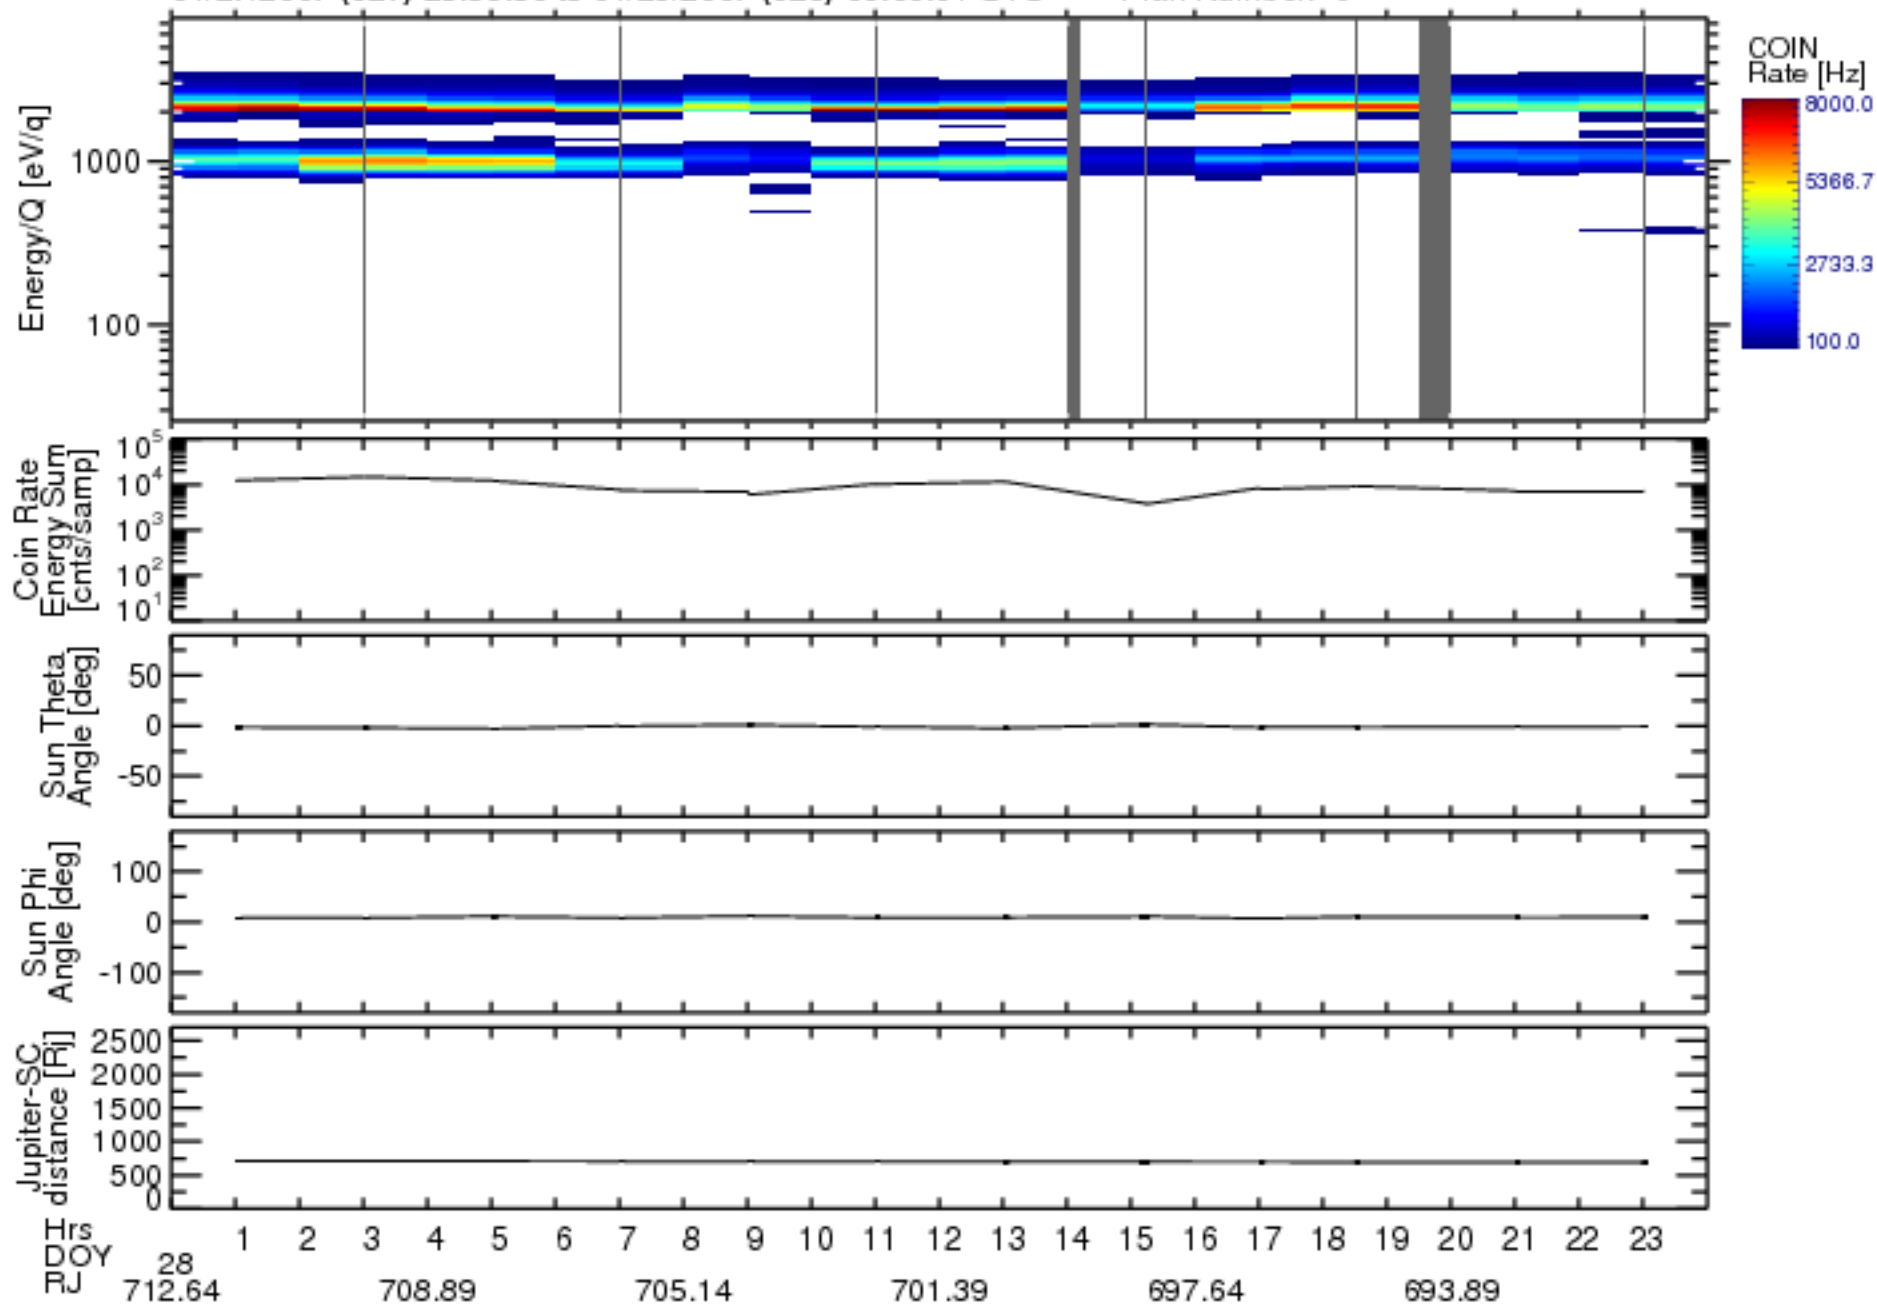

Solar Wind Around Pluto (SWAP) Data From New Horizons

01/27/2007 (027) 23:59:30 to 01/29/2007 (029) 00:00:01 UTC Plan Number: 0

Software Version: 2.3

Plot Created: Mon Jul 7 10:55:25 2008

Files: swa\_0032143936\_0x584\_scL\_1.flt to swa\_0033007936\_0x584\_scL\_1.flt

Files Created: 2008-06-26T16:17:16 to 2008-06-26T16:22:32