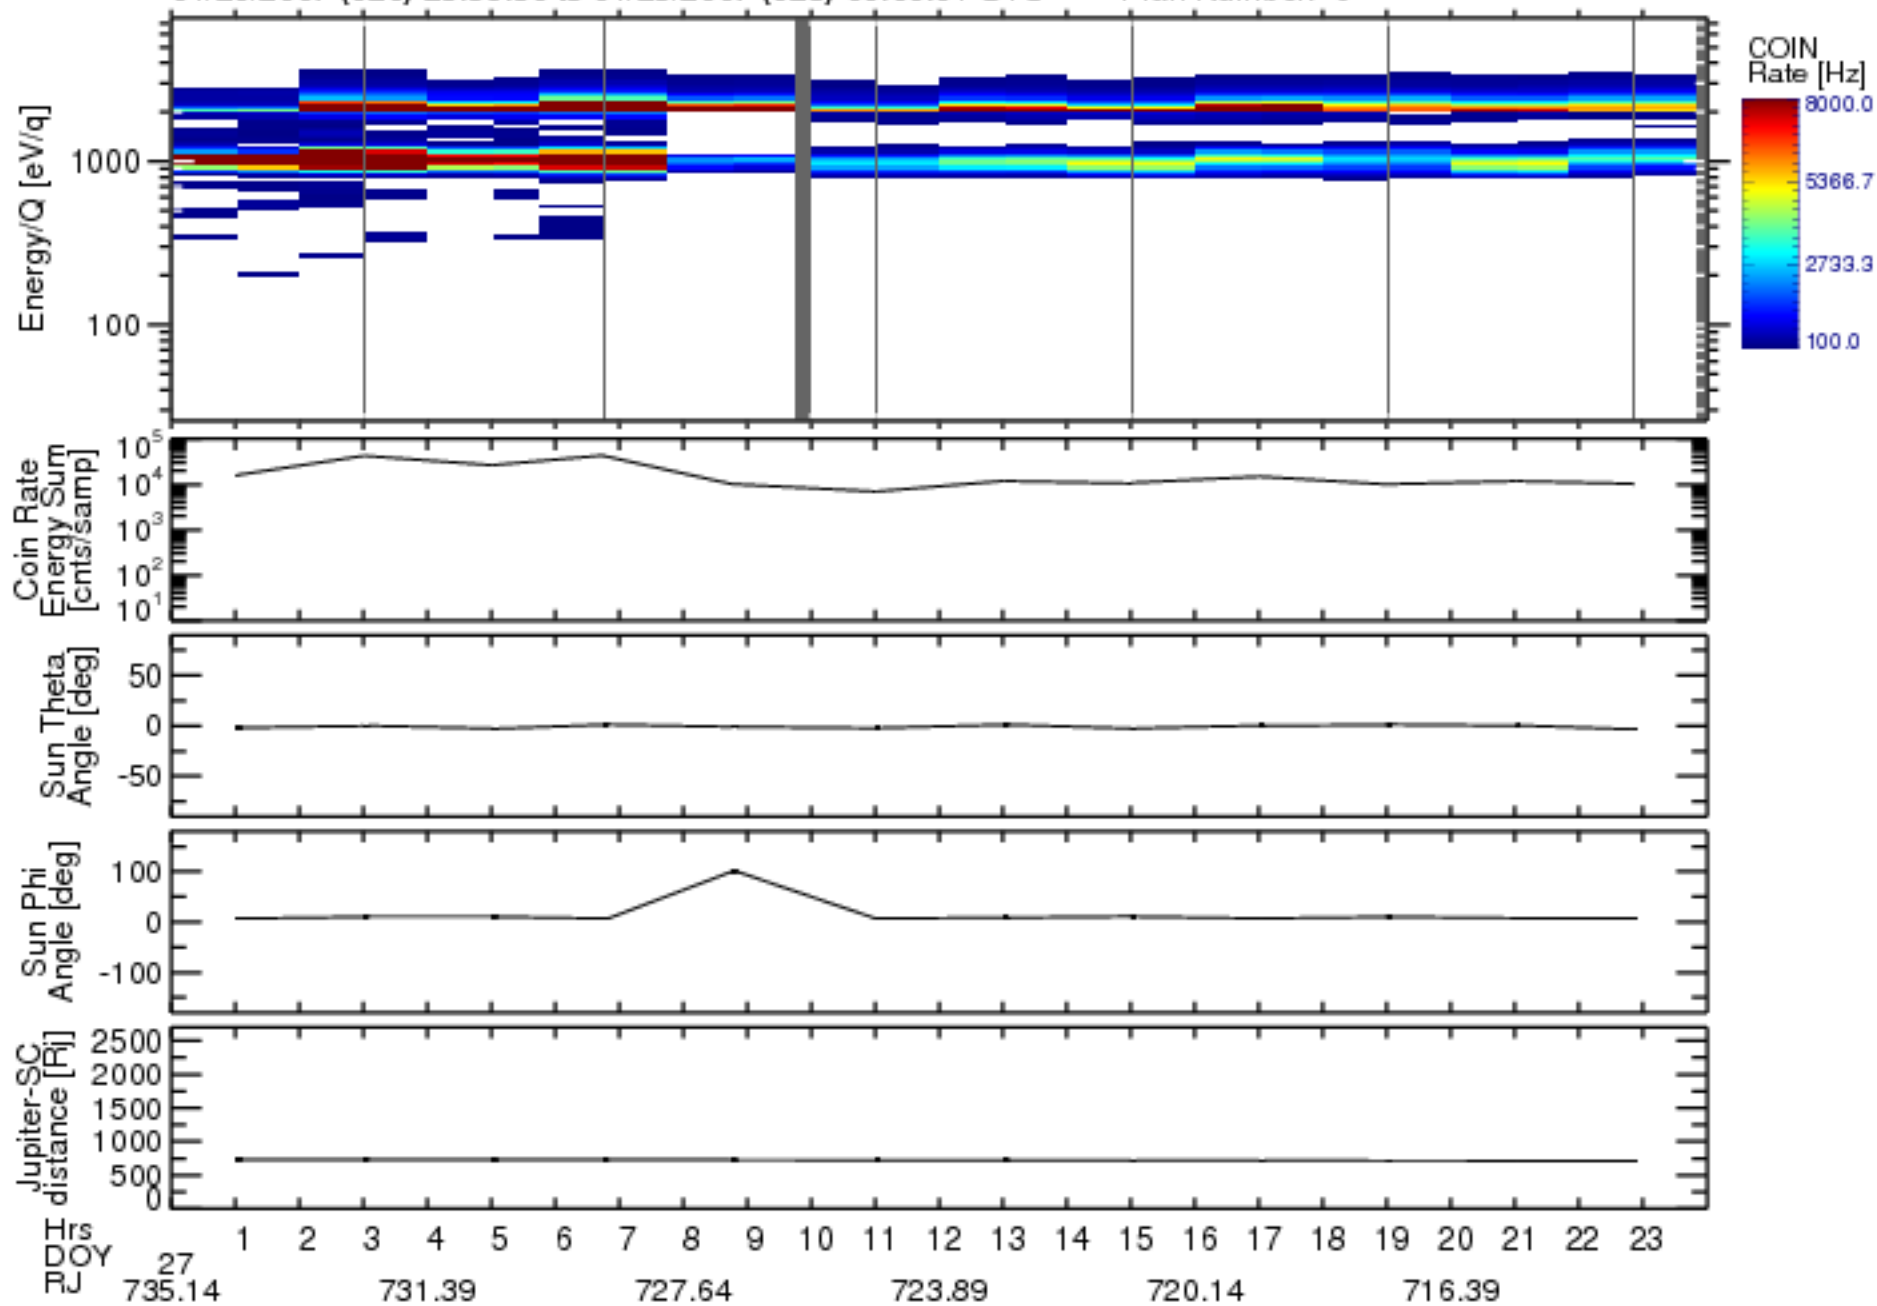

Solar Wind Around Pluto (SWAP) Data From New Horizons

01/26/2007 (026) 23:59:30 to 01/28/2007 (028) 00:00:01 UTC Plan Number: 0

Software Version: 2.3

Plot Created: Mon Jul 7 10:55:24 2008

Files: swa_0032143936_0x584_scL1.ftt to swa_0033007936_0x584_scL1.ftt