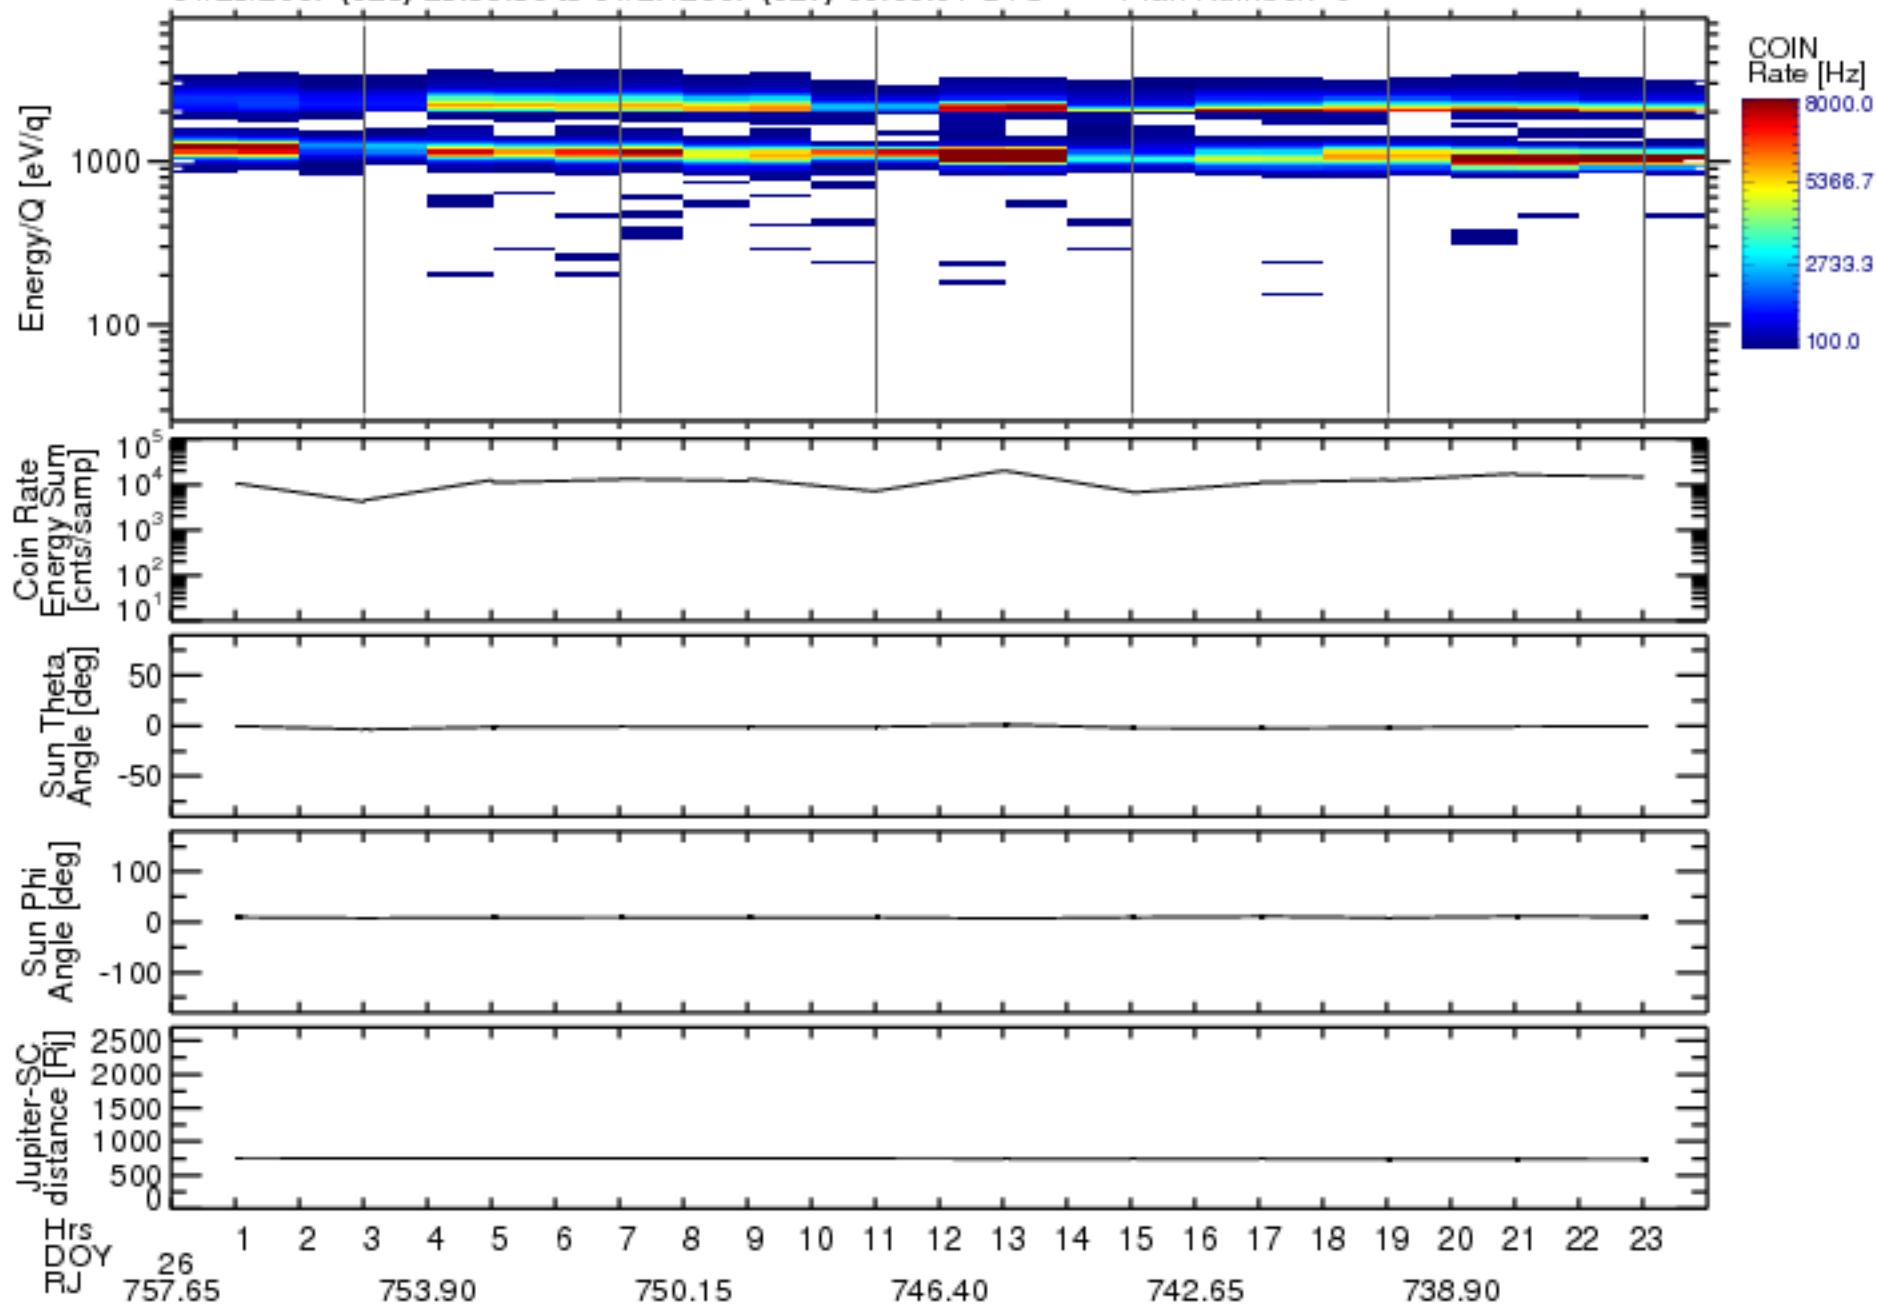

Solar Wind Around Pluto (SWAP) Data From New Horizons

01/25/2007 (025) 23:59:30 to 01/27/2007 (027) 00:00:01 UTC Plan Number: 0

Software Version: 2.3

Plot Created: Mon Jul 7 10:55:06 2008

Files: swa_0031279936_0x584_scL1.ftt to swa_0032143936_0x584_scL1.ftt

Files Created: 2008-06-26T16:11:52 to 2008-06-26T16:17:16