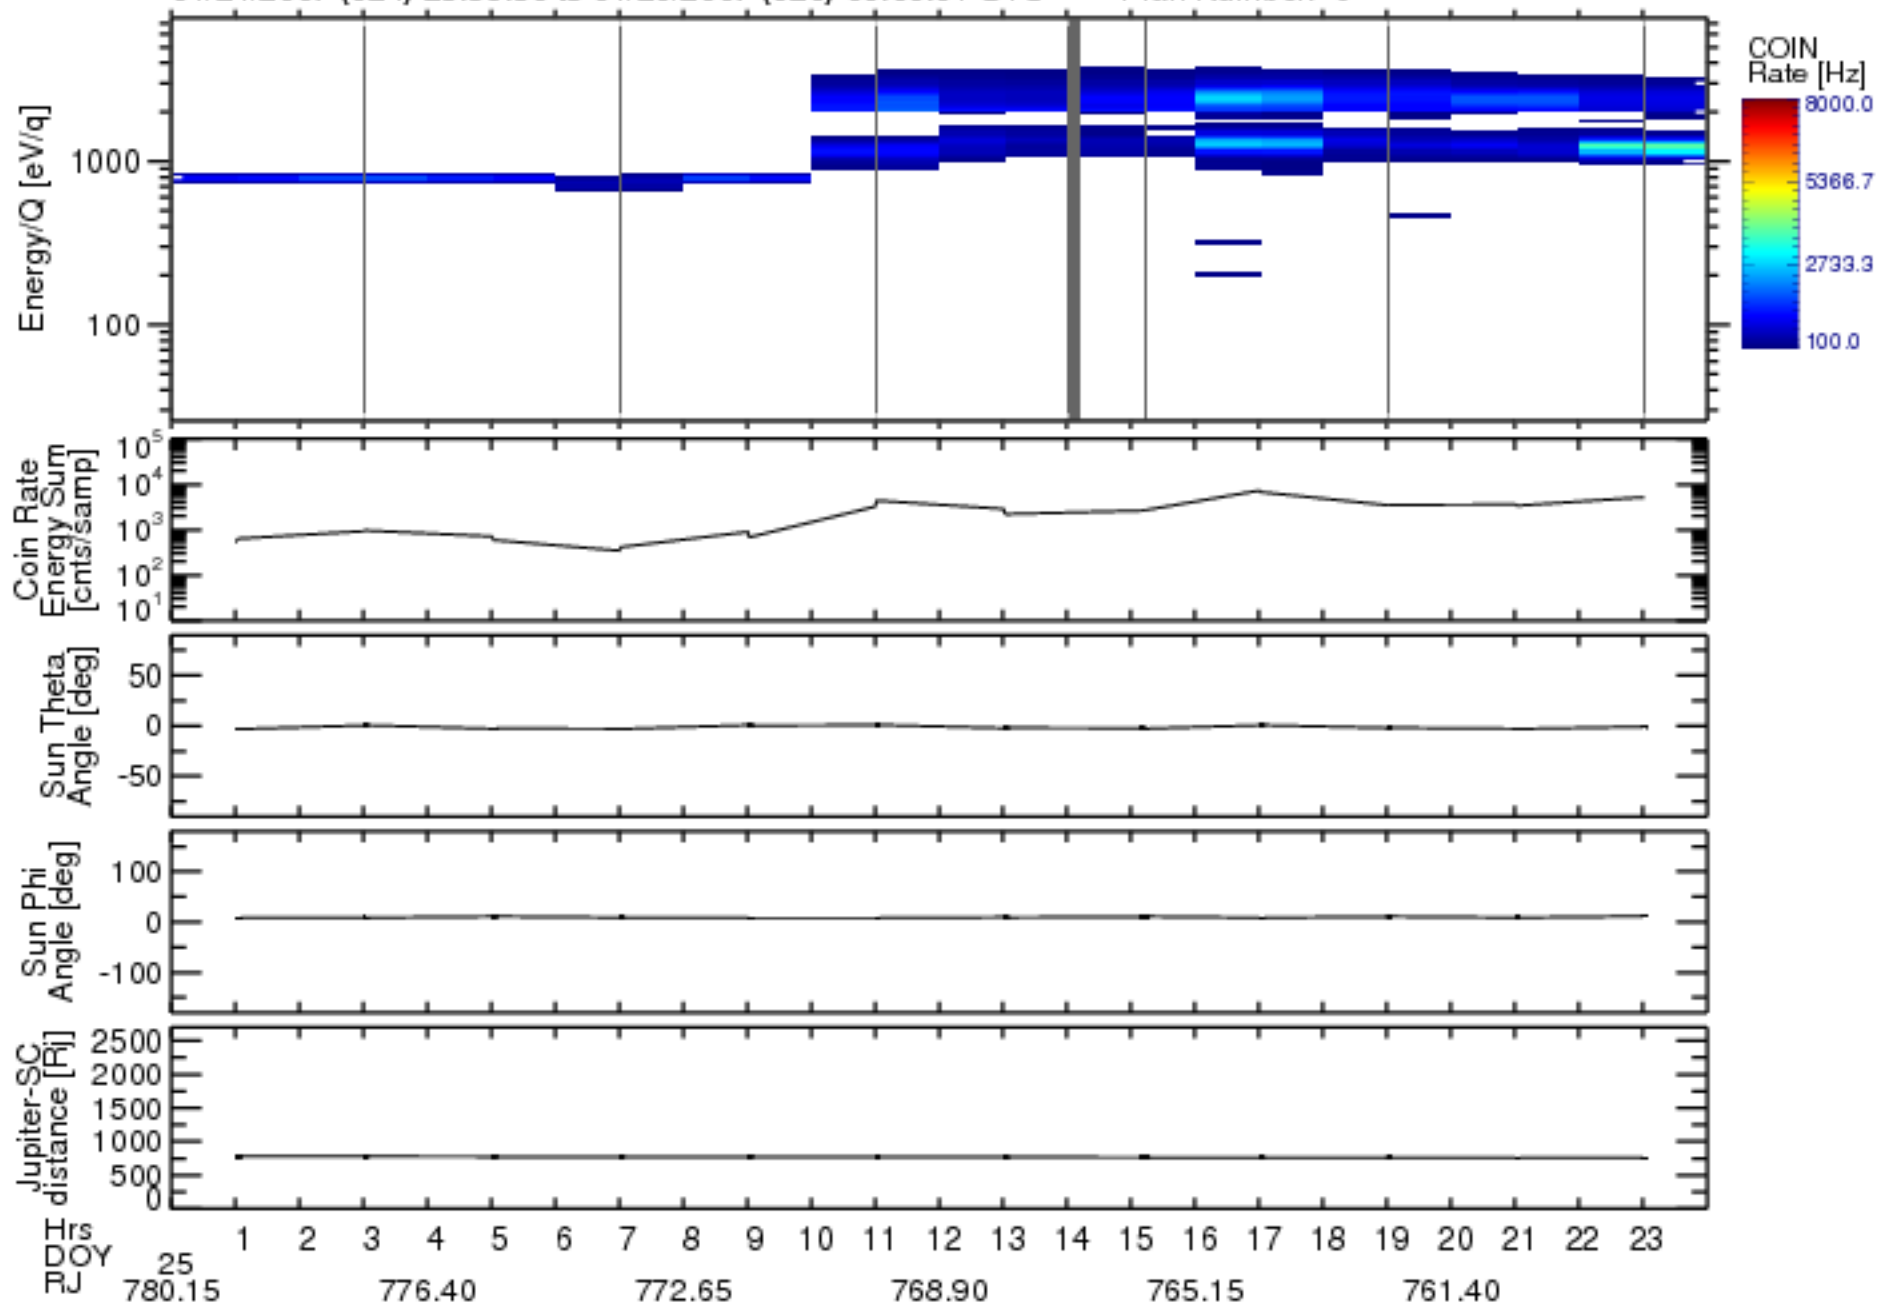

Solar Wind Around Pluto (SWAP) Data From New Horizons

01/24/2007 (024) 23:59:30 to 01/26/2007 (026) 00:00:01 UTC Plan Number: 0

Software Version: 2.3

Plot Created: Mon Jul 7 10:55:05 2008

Files: swa_0031279936_0x584_scL1.ftt to swa_0032143936_0x584_scL1.ftt