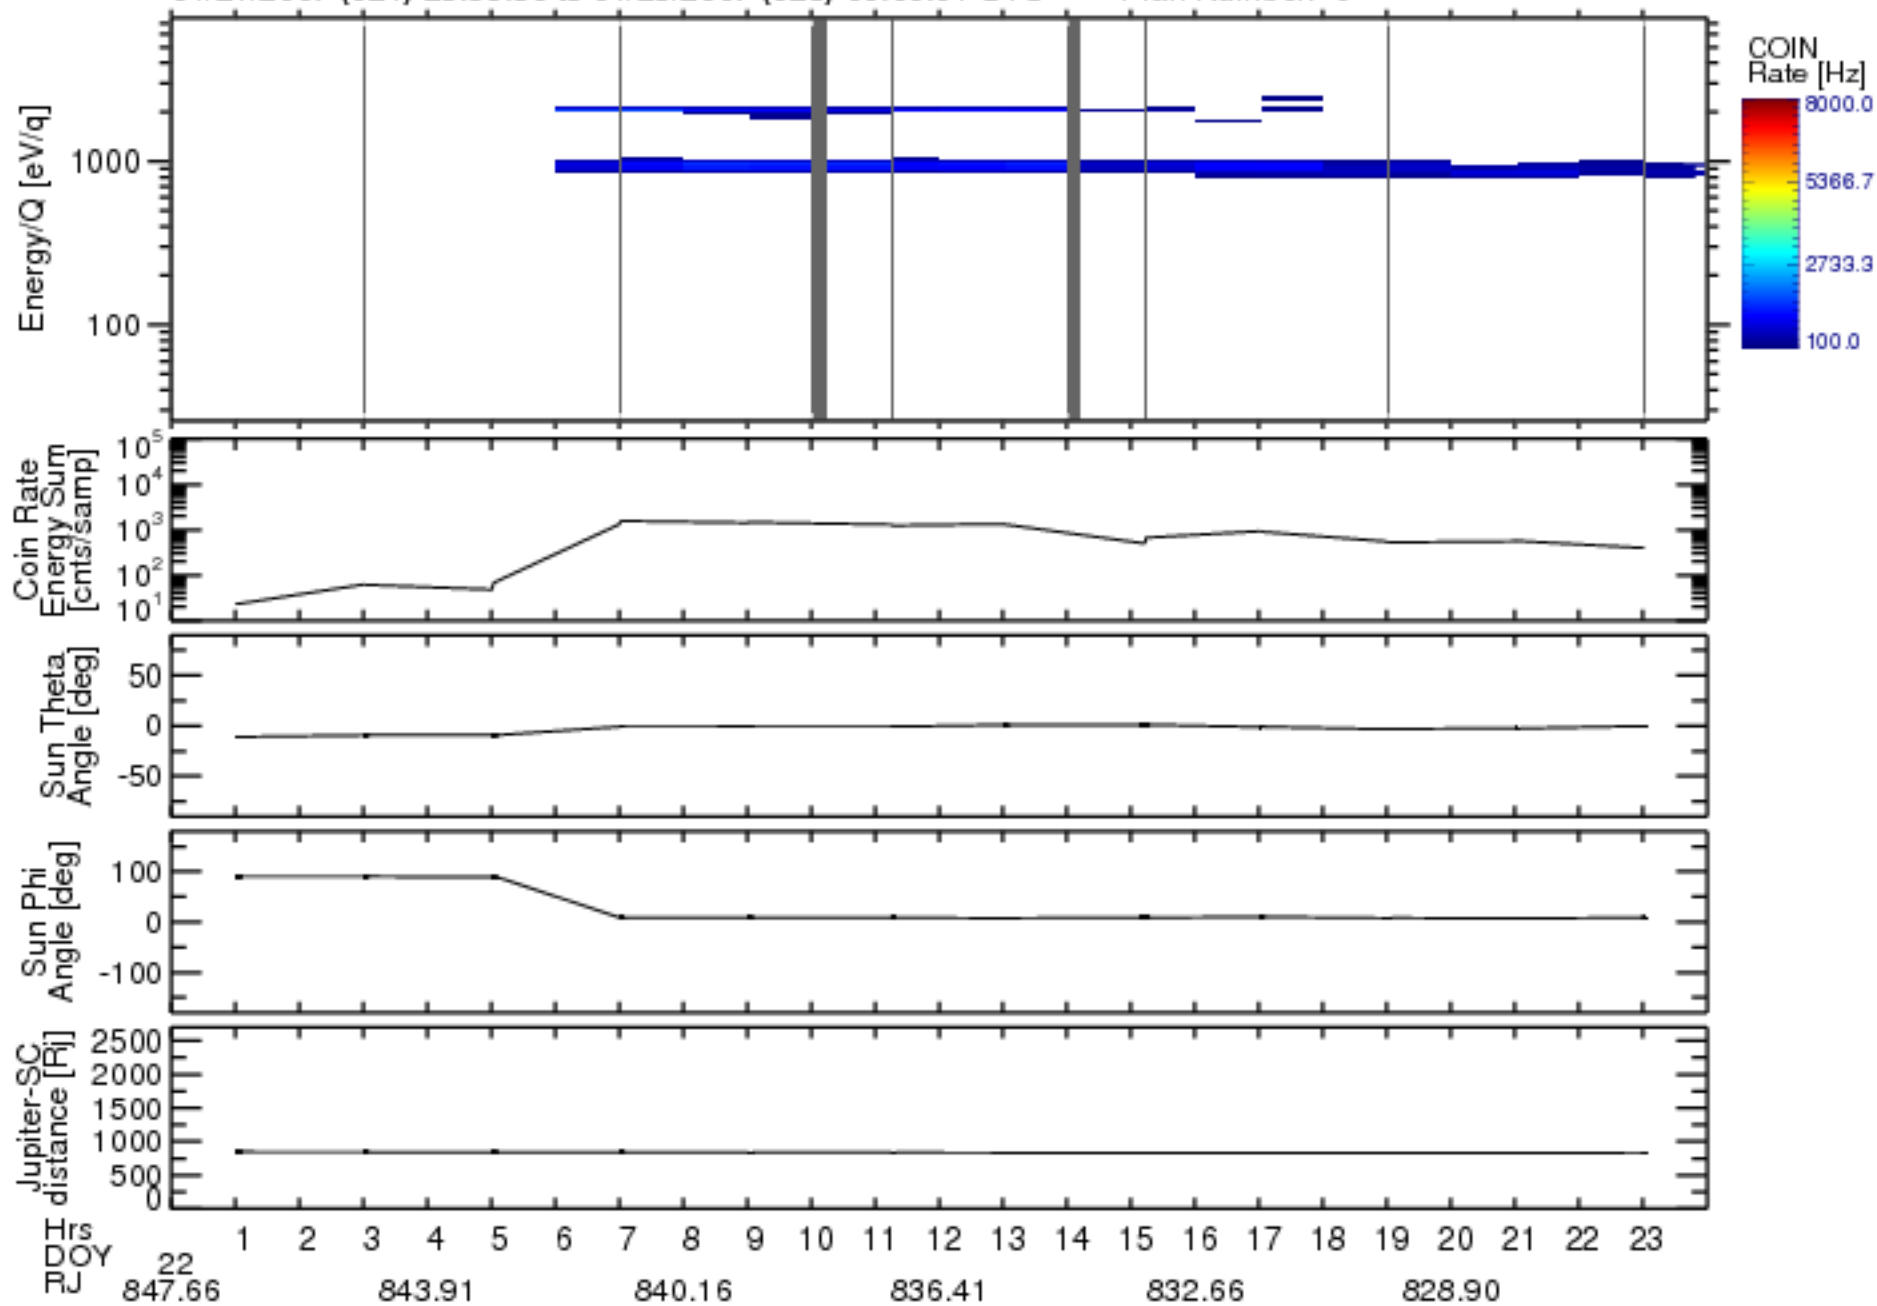

Solar Wind Around Pluto (SWAP) Data From New Horizons

01/21/2007 (021) 23:59:30 to 01/23/2007 (023) 00:00:01 UTC Plan Number: 0

Software Version: 2.3

Plot Created: Mon Jul 7 10:55:01 2008

Files: swa\_0031279936\_0x584\_scL\_1.ftt to swa\_0032143936\_0x584\_scL\_1.ftt