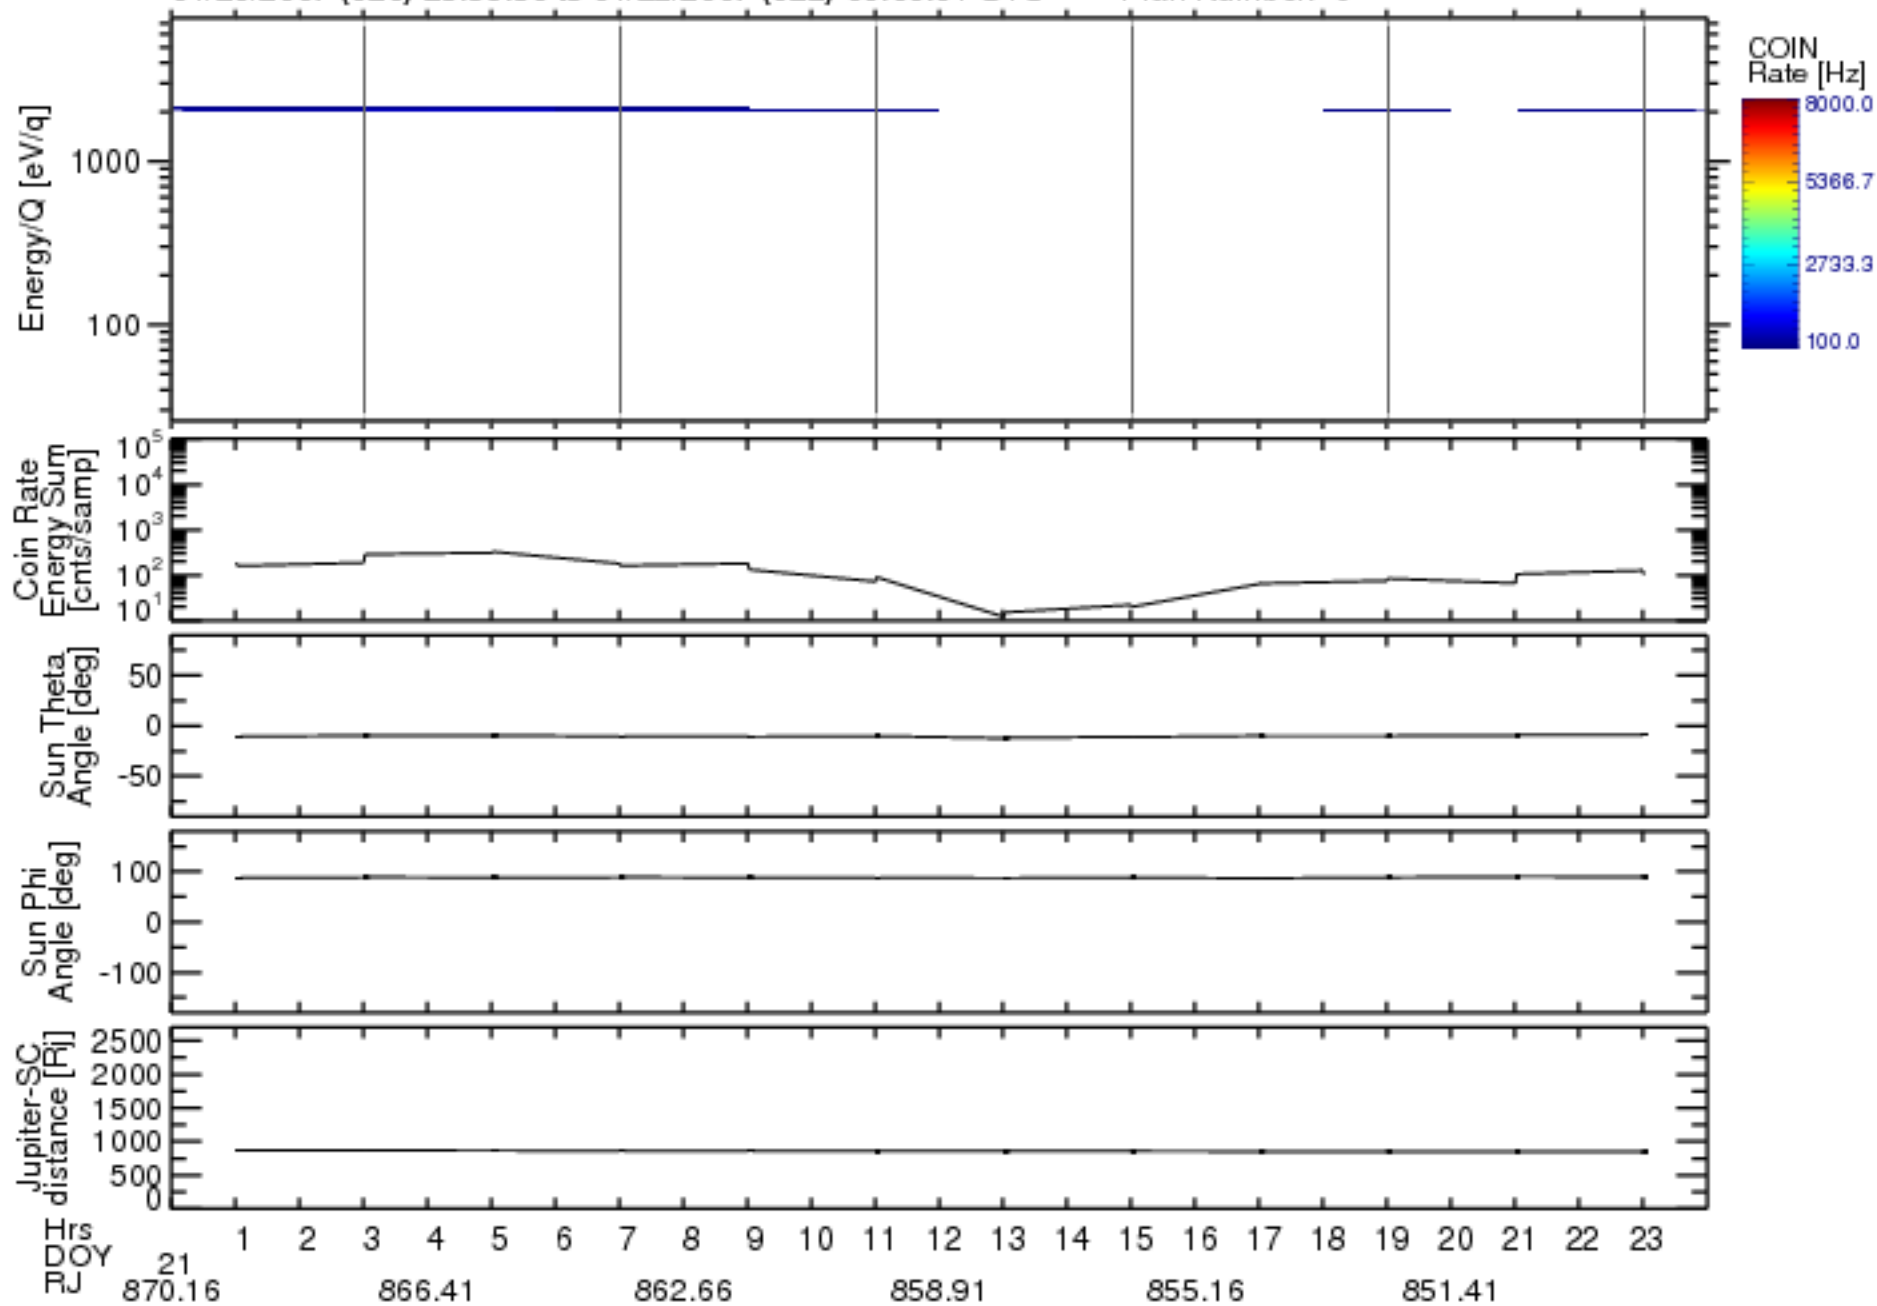

Solar Wind Around Pluto (SWAP) Data From New Horizons

01/20/2007 (020) 23:59:30 to 01/22/2007 (022) 00:00:01 UTC Plan Number: 0

Software Version: 2.3

Plot Created: Mon Jul 7 10:55:00 2008

Files: swa_0031279936_0x584_scL1.ftt to swa_0032143936_0x584_scL1.ftt