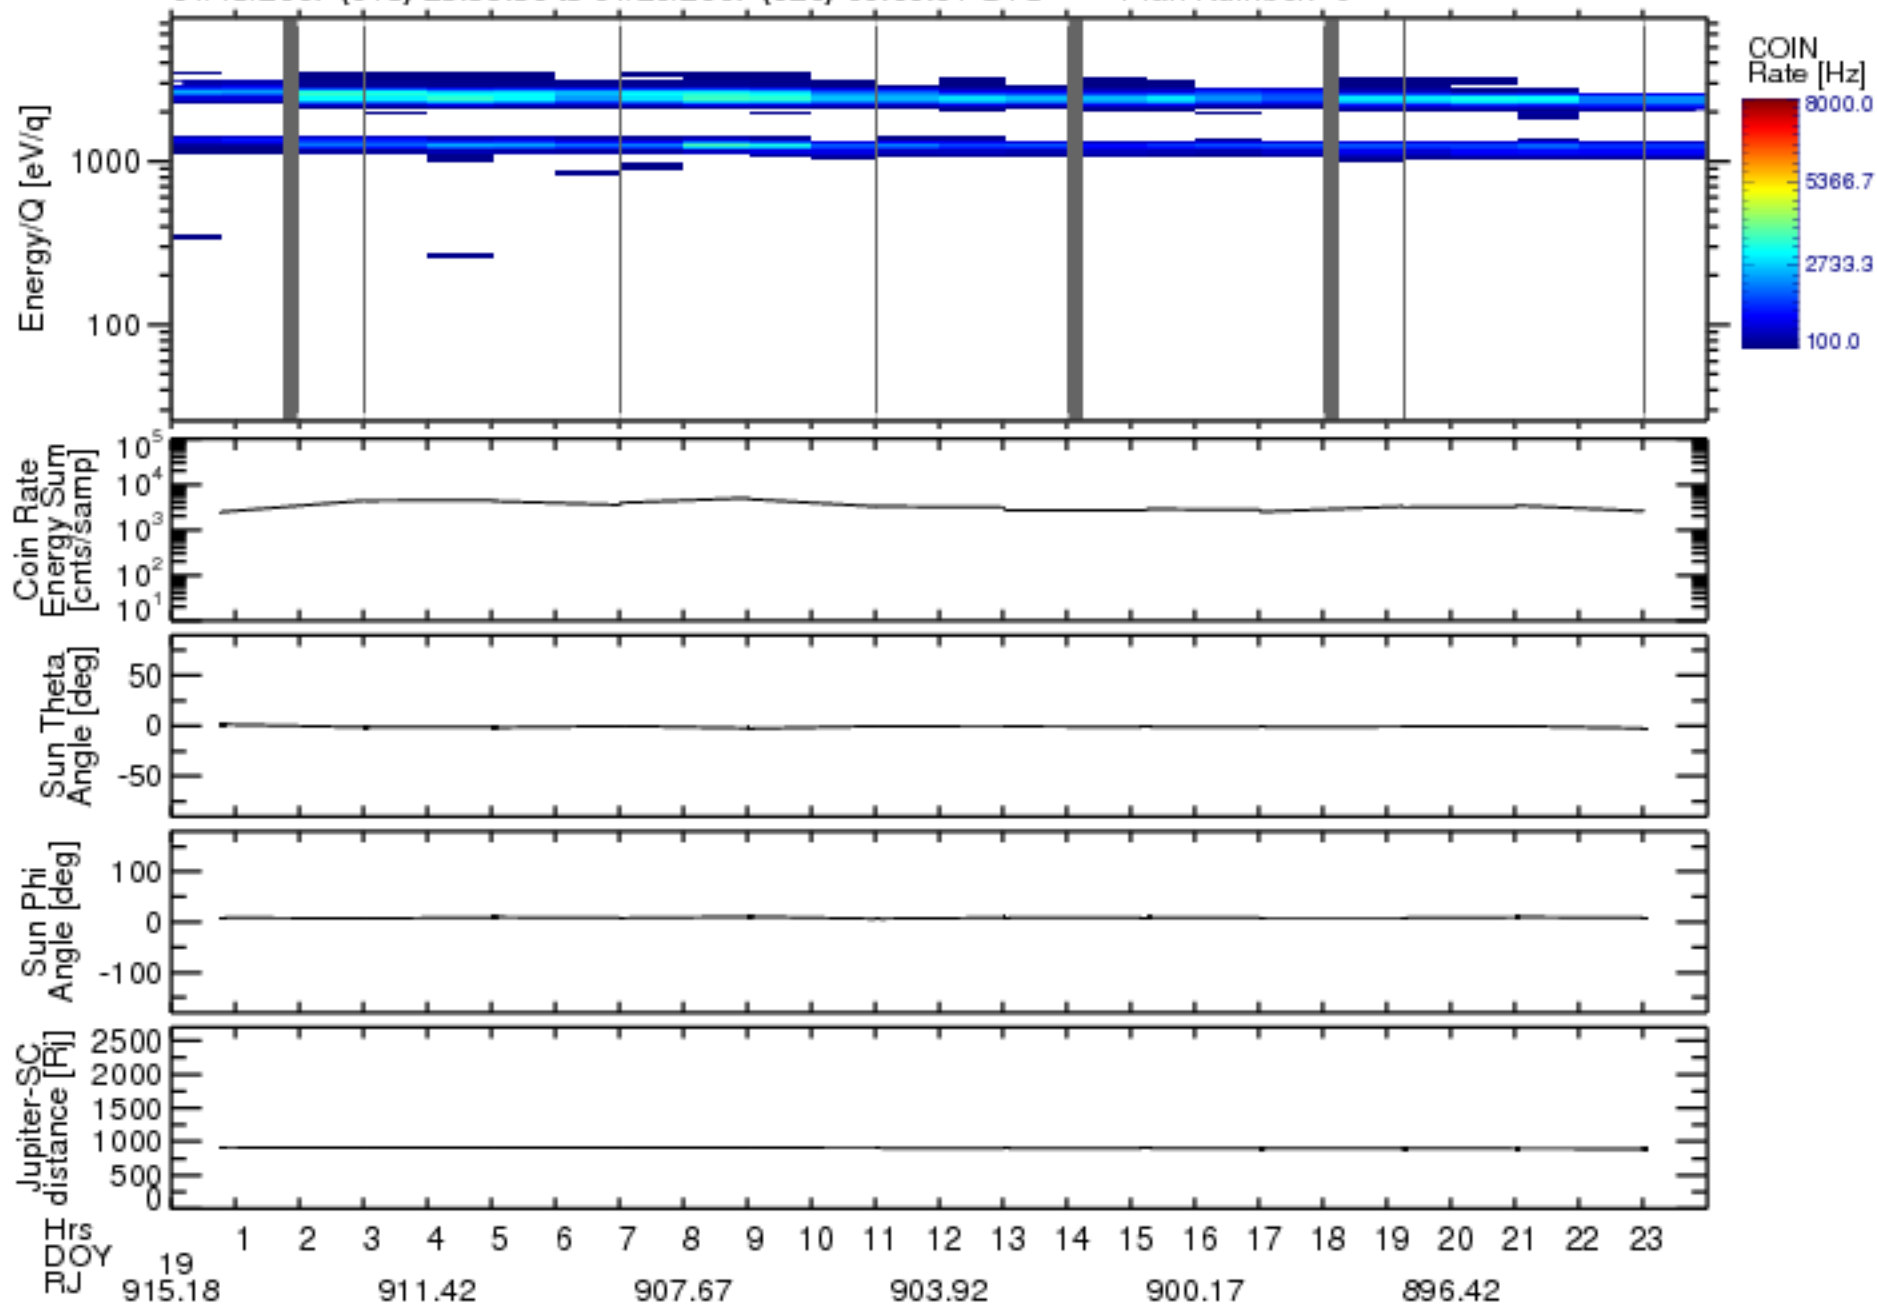

Solar Wind Around Pluto (SWAP) Data From New Horizons

01/18/2007 (018) 23:59:30 to 01/20/2007 (020) 00:00:01 UTC Plan Number: 0

Software Version: 2.3

Plot Created: Mon Jul 7 10:54:58 2008

Files: swa_0031279936_0x584_scL1.ftt to swa_0032143936_0x584_scL1.ftt