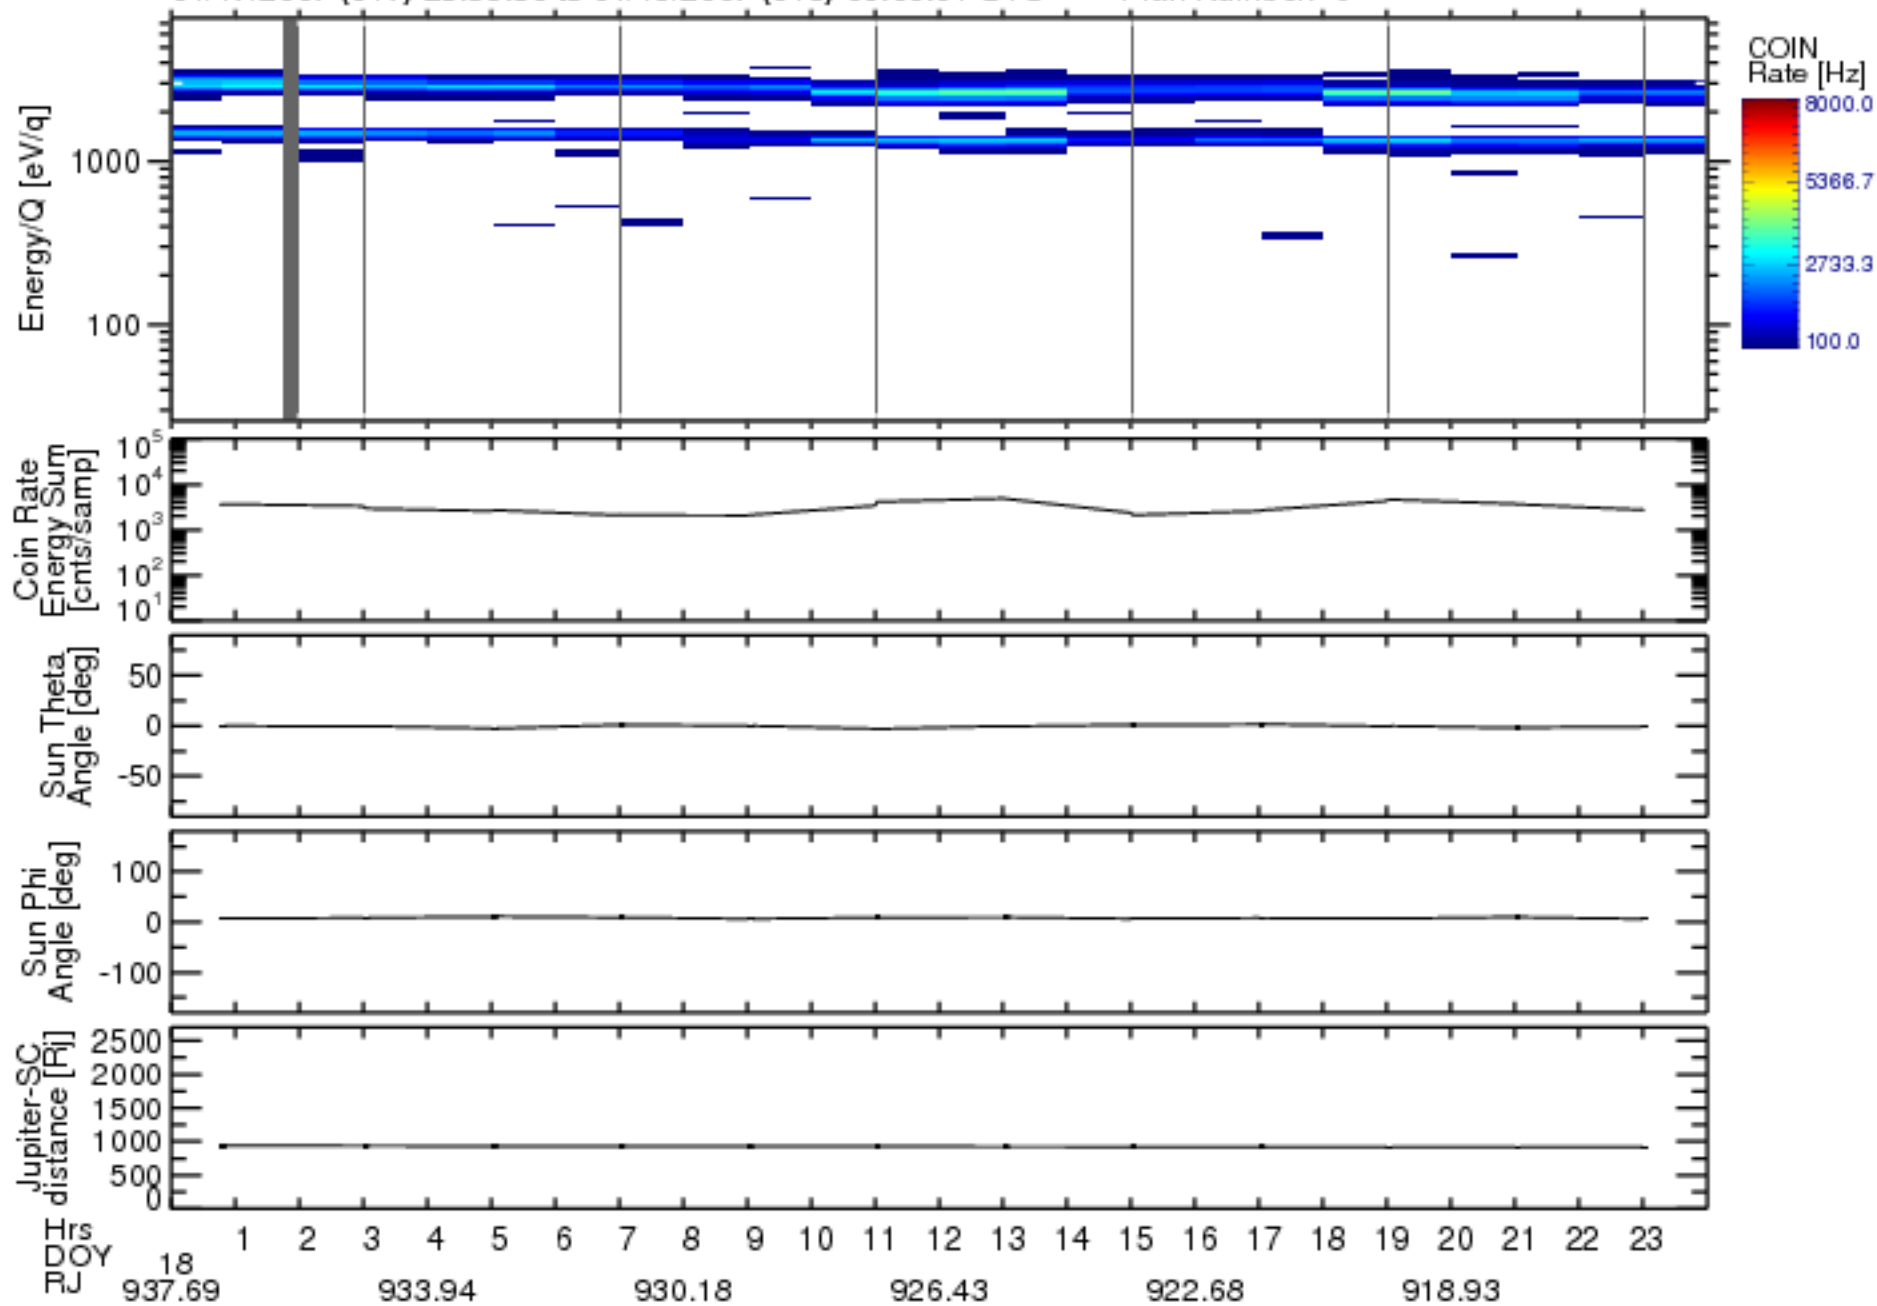

Solar Wind Around Pluto (SWAP) Data From New Horizons

01/17/2007 (017) 23:59:30 to 01/19/2007 (019) 00:00:01 UTC Plan Number: 0

Software Version: 2.3

Plot Created: Mon Jul 7 10:54:56 2008

Files: swa\_0031279936\_0x584\_scL\_1.fits to swa\_0032143936\_0x584\_scL\_1.fits