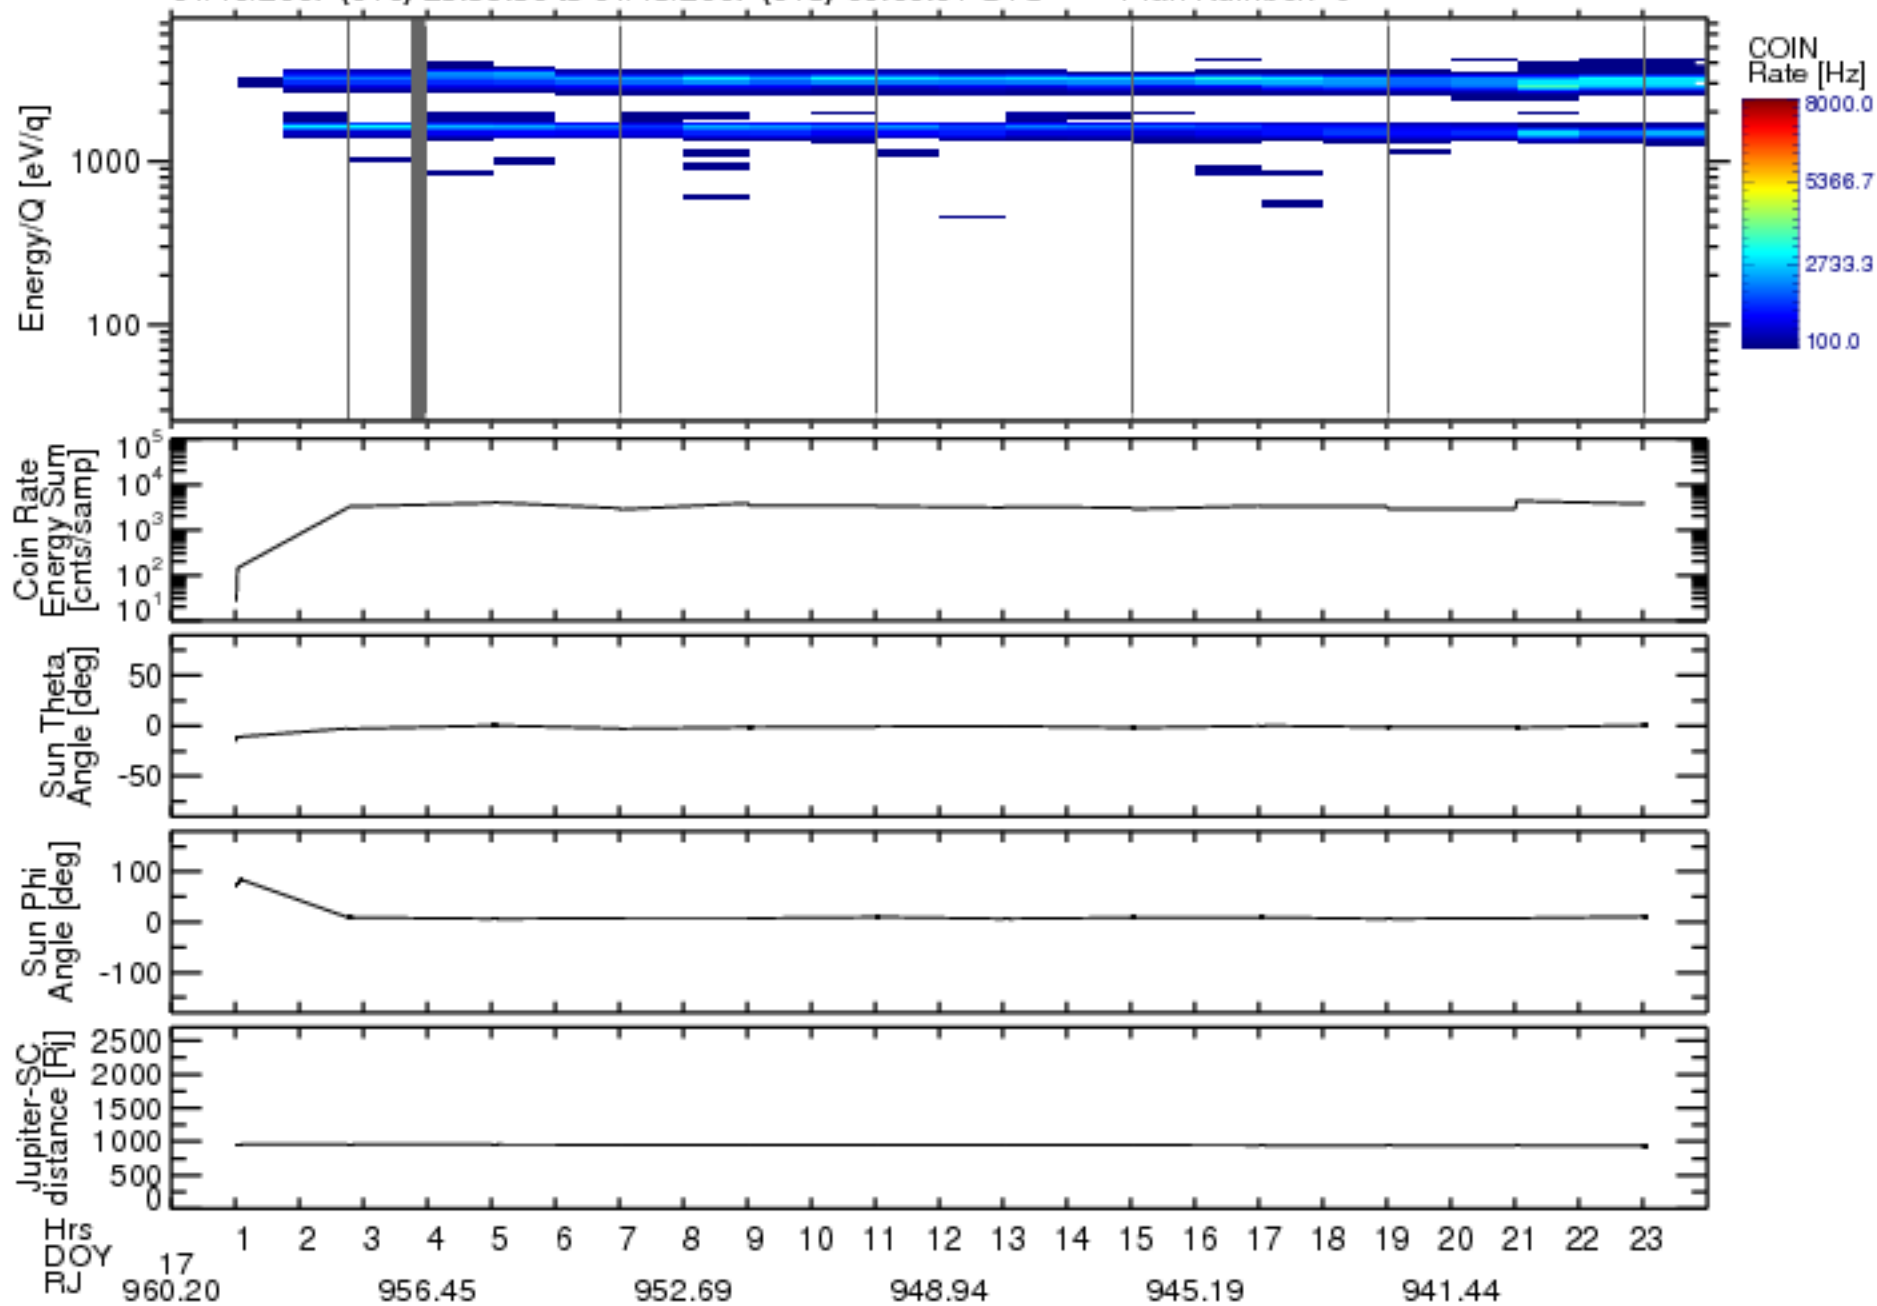

Solar Wind Around Pluto (SWAP) Data From New Horizons

01/16/2007 (016) 23:59:30 to 01/18/2007 (018) 00:00:01 UTC Plan Number: 0

Software Version: 2.3

Plot Created: Mon Jul 7 10:54:55 2008

Files: swa\_0031279936\_0x584\_scL\_1.ftt to swa\_0032143936\_0x584\_scL\_1.ftt

Files Created: 2008-06-26T16:11:52 to 2008-06-26T16:17:16