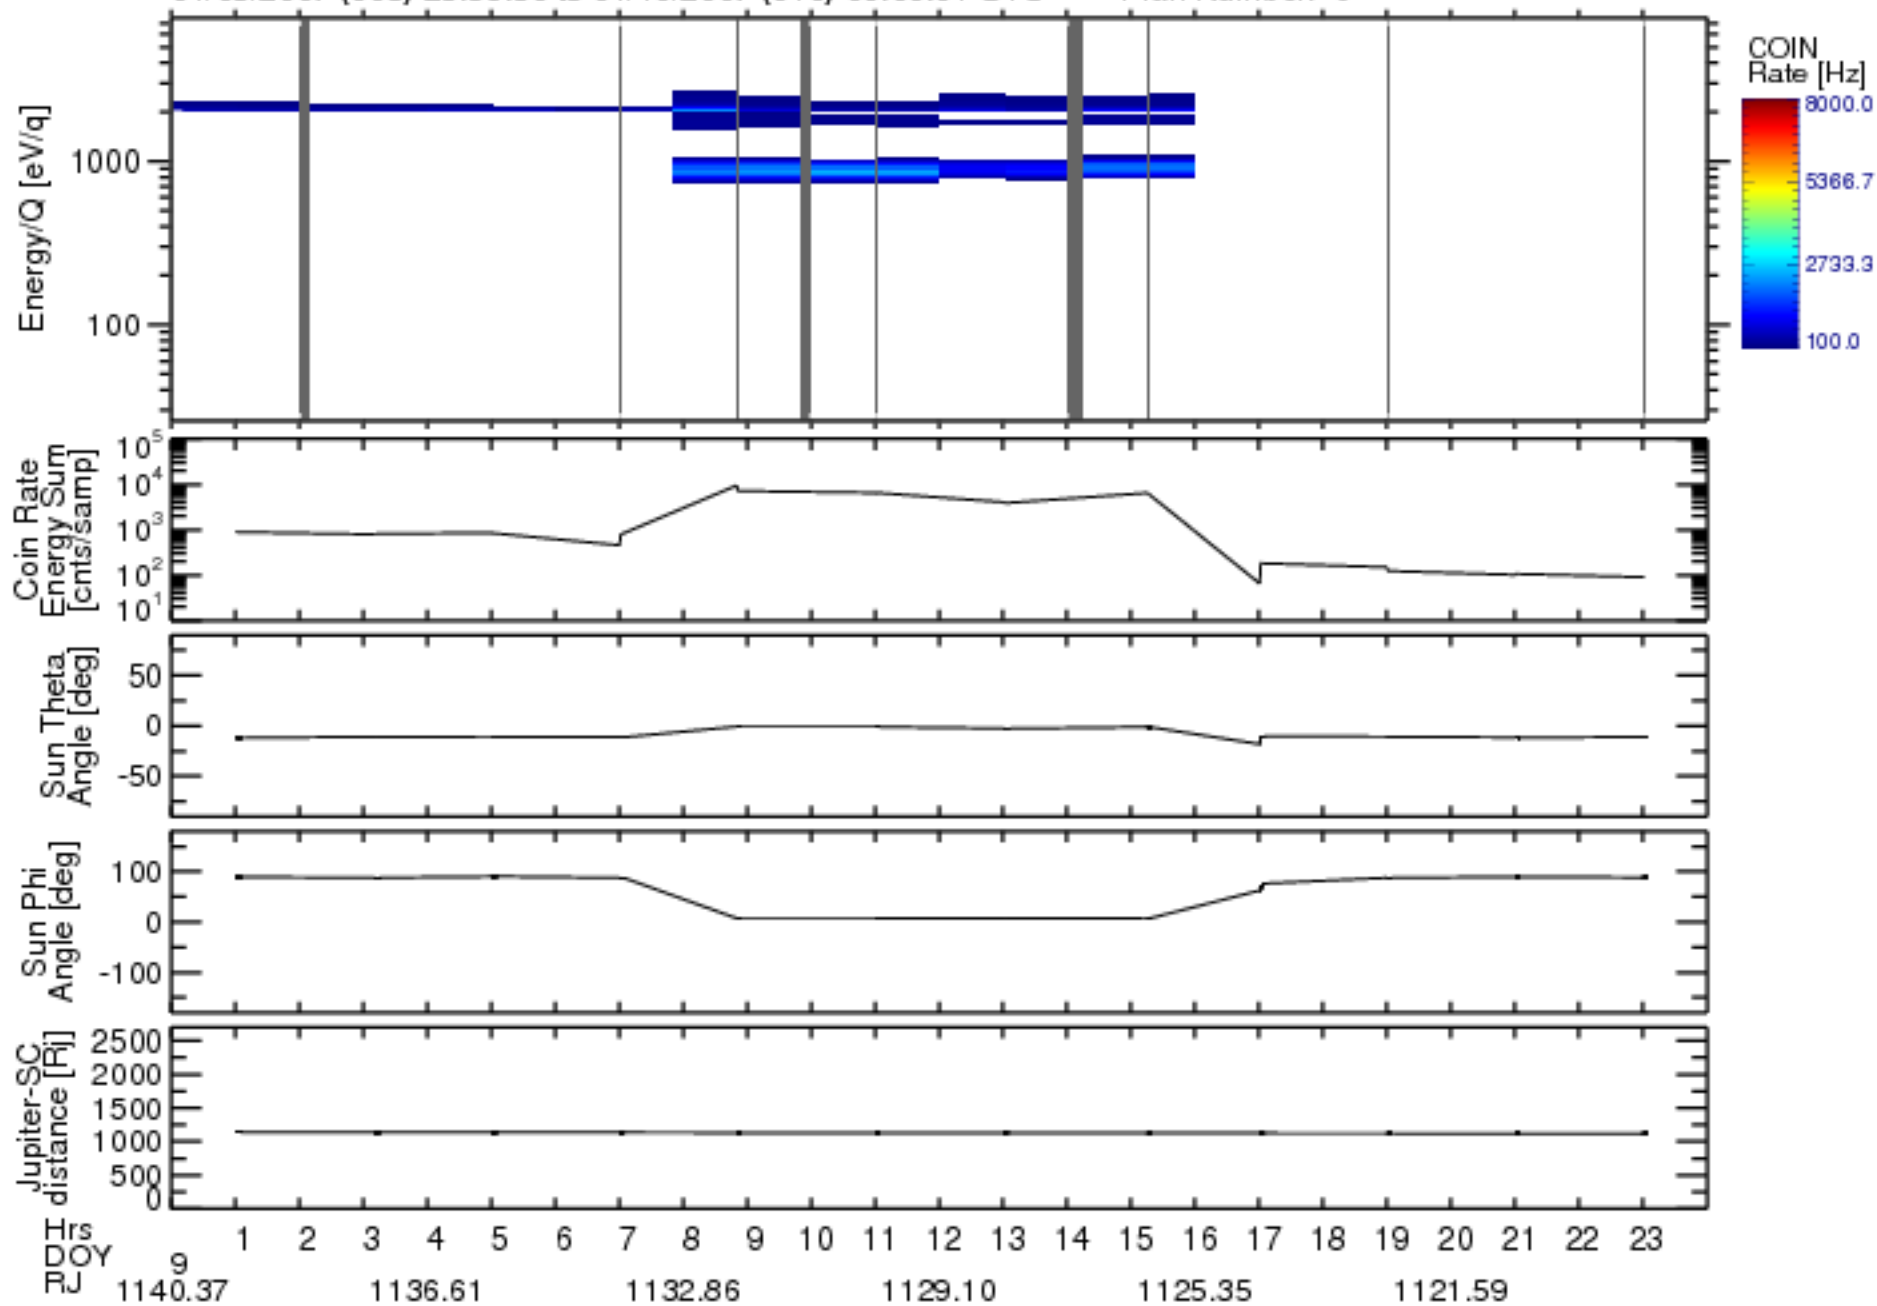

Solar Wind Around Pluto (SWAP) Data From New Horizons

01/08/2007 (008) 23:59:30 to 01/10/2007 (010) 00:00:01 UTC Plan Number: 0

Software Version: 2.3

Plot Created: Mon Jul 7 10:54:30 2008

Files: swa_0030473792_0x584_scL1.ftt to swa_0031279936_0x584_scL1.ftt